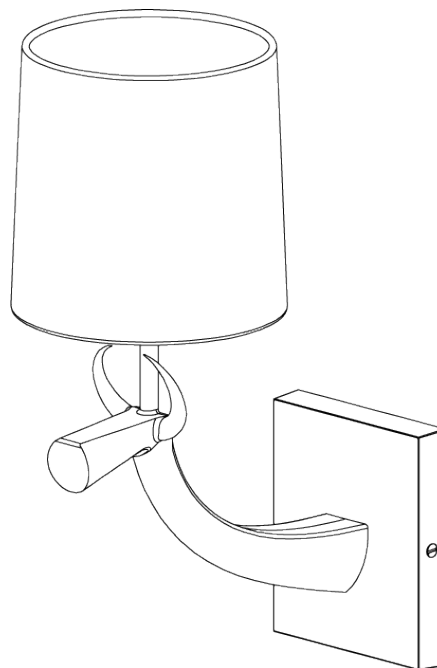

PORTA ROMANA

Cow Wall Light

TWL78 | Bronzed

Bronze shown with 6" Fez in Putty Silk

HEIGHT
200mm | 8"

HEIGHT WITH SHADE
340mm | 13 1/2"

WIDTH
115mm | 4 3/4"

WIDTH WITH SHADE
152mm | 6"

CONSTRUCTED FROM
Brass steel and cast composite with
decorative finish

WEIGHT
0.8 kg | 1.76 lbs

PROJECTION
240mm | 9 1/2"

RECOMMENDED SHADE
6" Fez

MAX WATTAGE
25W

LAMP
1 x 450lm (5w) LED E14 Candle

VOLTAGE
220-240V

FLEX AND SWITCH
Bronze lampholder

FINISHES
1 Burnished Silver
2 Bronzed
3 Gold

Cow Wall Light

TWL78

HEIGHT
200mm | 8"

HEIGHT WITH SHADE
340mm | 13 1/2"

WIDTH
115mm | 4 3/4"

WIDTH WITH SHADE
152mm | 6"