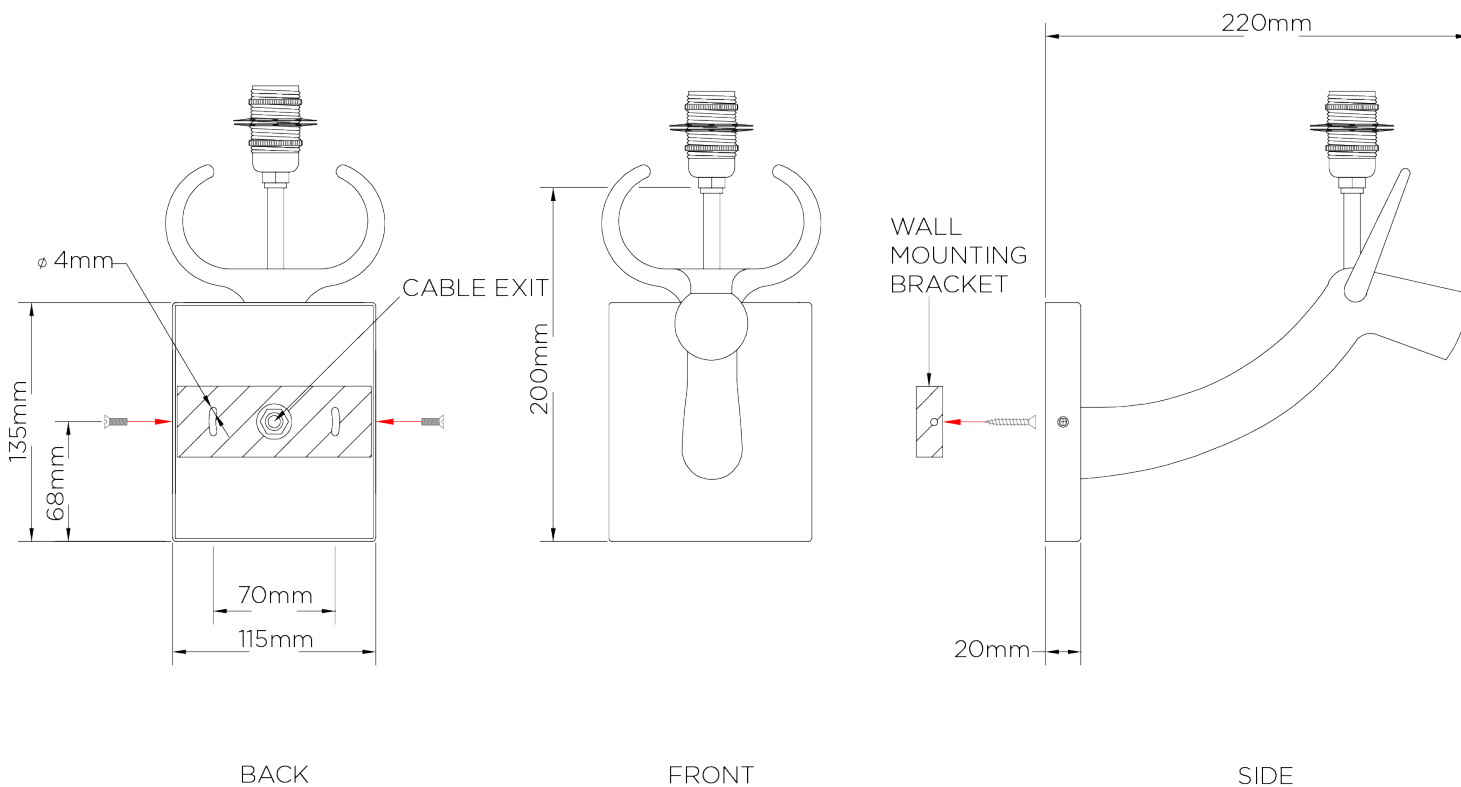

PORTA ROMANA

Cow Wall Light

TWL78 | Bronzed

Bronze shown with 6" Fez in Putty Silk

HEIGHT
200mm | 8"

HEIGHT WITH SHADE
340mm | 13 1/2"

WIDTH
115mm | 4 3/4"

WIDTH WITH SHADE
152mm | 6"

CONSTRUCTED FROM
Brass steel and cast composite with
decorative finish

WEIGHT
0.8 kg | 1.76 lbs

PROJECTION
240mm | 9 1/2"

RECOMMENDED SHADE
6" Fez

MAX WATTAGE
25W

LAMP
1 x 450lm (5w) LED E14 Candle

VOLTAGE
220-240V

FLEX AND SWITCH
Bronze lampholder

FINISHES
1 Burnished Silver
2 Bronzed
3 Gold

Cow Wall Light

TWL78

HEIGHT
200mm | 8"

HEIGHT WITH SHADE
340mm | 13 1/2"

WIDTH
115mm | 4 3/4"

WIDTH WITH SHADE
152mm | 6"