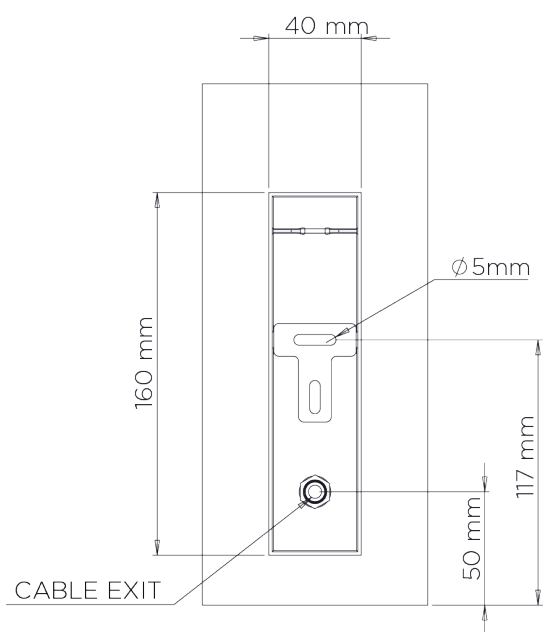

PORTA ROMANA

Covex Wall Light Small

TWL92S | Bronze - Antiqued Brass

Shown in Antiqued Brass and Bronze

HEIGHT
230mm | 9 1/4"

CONSTRUCTED FROM
Patinated brass

MAX WATTAGE
25W

WIDTH
100mm | 4"

WEIGHT
0.8 kg | 1.76 lbs

LAMP
1 x 320lm (3w) LED G9 Capsule

PROJECTION
90mm | 3 3/4"

VOLTAGE
220-240V

FINISHES

1 Bronze - Antiqued Brass

Covex Wall Light Small

TWL92S

HEIGHT
230mm | 9 1/4"

WIDTH
100mm | 4"

© Porta Romana 2022

Dimensions and weights are provided as a guide. All Porta Romana Products are made by hand and variations can occur in some products. The products you are buying or marketing are exclusive designs belonging to Porta Romana. Please do not submit design sheets featuring our products to other manufacturing companies nor to other parties who might. Any manufacturer found to be reproducing Porta Romana products will be breaching copyright law and will be actively pursued