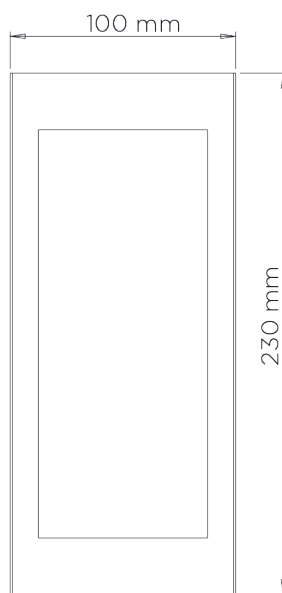

PORTA ROMANA

Covex Wall Light Small

TWL92S | Bronze - Antiqued Brass

Shown in Antiqued Brass and Bronze

HEIGHT
230mm | 9 1/4"

CONSTRUCTED FROM
Patinated brass

MAX WATTAGE
25W

WIDTH
100mm | 4"

WEIGHT
0.8 kg | 1.76 lbs

LAMP
1 x 320lm (3w) LED G9 Capsule

PROJECTION
90mm | 3 3/4"

VOLTAGE
220-240V

FINISHES

1 Bronze - Antiqued Brass

Covex Wall Light Small

TWL92S

HEIGHT
230mm | 9 1/4"

WIDTH
100mm | 4"

© Porta Romana 2022

Dimensions and weights are provided as a guide. All Porta Romana Products are made by hand and variations can occur in some products. The products you are buying or marketing are exclusive designs belonging to Porta Romana. Please do not submit design sheets featuring our products to other manufacturing companies nor to other parties who might. Any manufacturer found to be reproducing Porta Romana products will be breaching copyright law and will be actively pursued