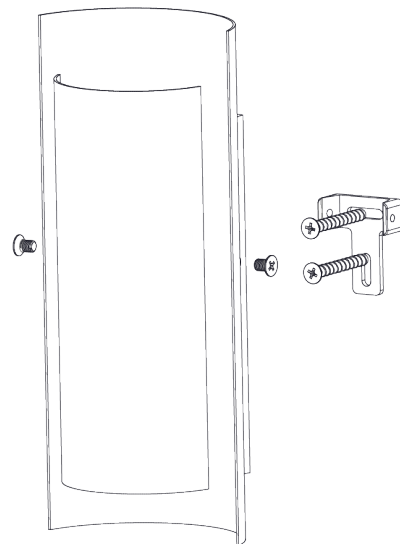

PORTA ROMANA

Covex Wall Light Small

TWL92S | Bronze - Antiqued Brass

Shown in Antiqued Brass and Bronze

HEIGHT
230mm | 9 1/4"

CONSTRUCTED FROM
Patinated brass

MAX WATTAGE
25W

WIDTH
100mm | 4"

WEIGHT
0.8 kg | 1.76 lbs

LAMP
1 x 320lm (3w) LED G9 Capsule

PROJECTION
90mm | 3 3/4"

VOLTAGE
220-240V

FINISHES

1 Bronze - Antiqued Brass

Covex Wall Light Small

TWL92S

HEIGHT
230mm | 9 1/4"

WIDTH
100mm | 4"

© Porta Romana 2022

Dimensions and weights are provided as a guide. All Porta Romana Products are made by hand and variations can occur in some products. The products you are buying or marketing are exclusive designs belonging to Porta Romana. Please do not submit design sheets featuring our products to other manufacturing companies nor to other parties who might. Any manufacturer found to be reproducing Porta Romana products will be breaching copyright law and will be actively pursued