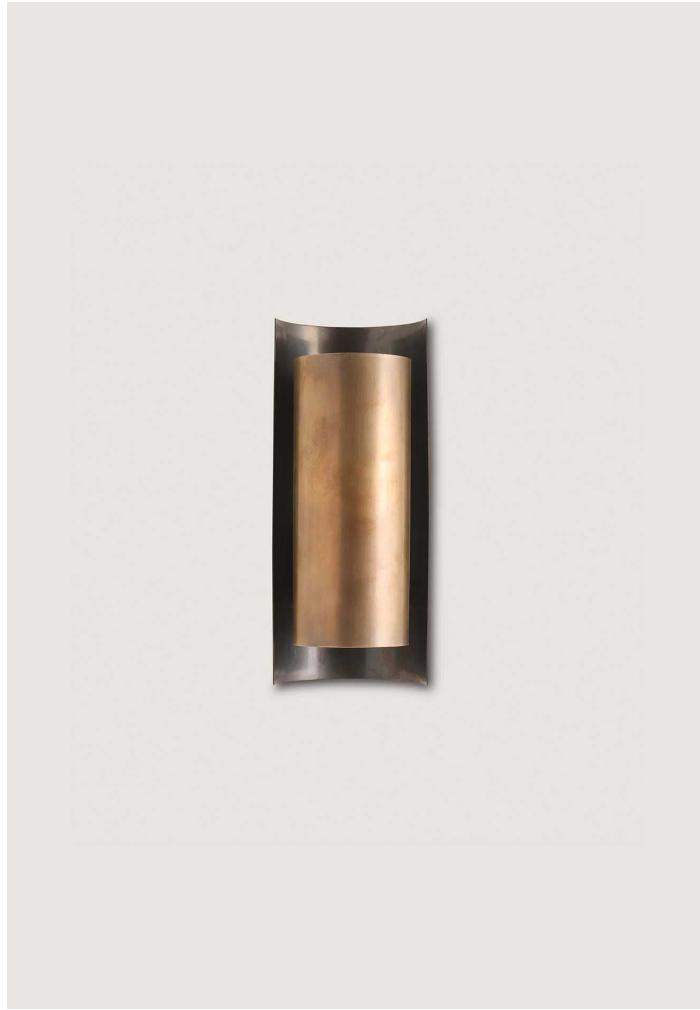

PORTA ROMANA

Covex Wall Light Small

TWL92S | Bronze - Antiqued Brass

Shown in Antiqued Brass and Bronze

HEIGHT
230mm | 9 1/4"

CONSTRUCTED FROM
Patinated brass

MAX WATTAGE
25W

WIDTH
100mm | 4"

WEIGHT
0.8 kg | 1.76 lbs

LAMP
1 x 320lm (3w) LED G9 Capsule

PROJECTION
90mm | 3 3/4"

VOLTAGE
220-240V

FINISHES

1 Bronze - Antiqued Brass

Covex Wall Light Small

TWL92S