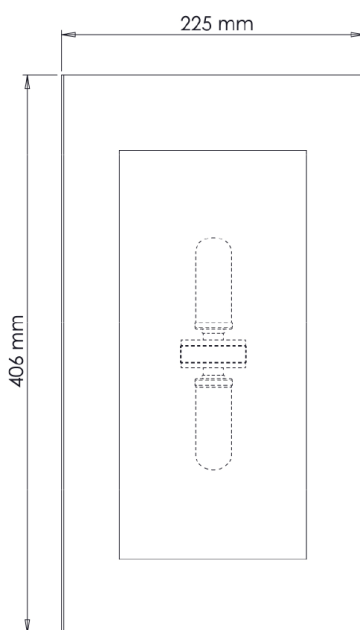

PORTA ROMANA

Covex Wall Light Large

TWL92L | Bronze - Antiqued Brass

Antiqued Brass and Bronze

HEIGHT
406mm | 16"

CONSTRUCTED FROM
Patinated brass

MAX WATTAGE
25W

WIDTH
225mm | 9"

WEIGHT
3.1 kg | 6.82 lbs

LAMP
2 x 320lm (3w) LED G9 Capsule

PROJECTION
150mm | 6"

VOLTAGE
220-240V

FINISHES

1 Bronze - Antiqued Brass

Covex Wall Light Large

TWL92L

HEIGHT
406mm | 16"

WIDTH
225mm | 9"

© Porta Romana 2022

Dimensions and weights are provided as a guide. All Porta Romana Products are made by hand and variations can occur in some products. The products you are buying or marketing are exclusive designs belonging to Porta Romana. Please do not submit design sheets featuring our products to other manufacturing companies nor to other parties who might. Any manufacturer found to be reproducing Porta Romana products will be breaching copyright law and will be actively pursued