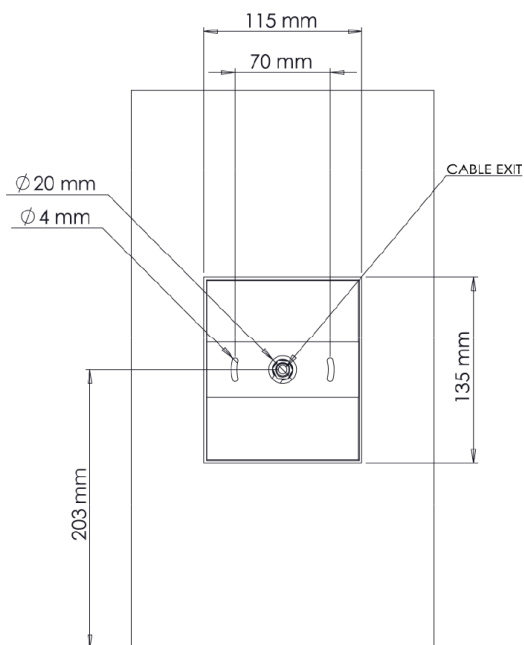

PORTA ROMANA

Covex Wall Light Large

TWL92L | Bronze - Antiqued Brass

Antiqued Brass and Bronze

HEIGHT
406mm | 16"

CONSTRUCTED FROM
Patinated brass

MAX WATTAGE
25W

WIDTH
225mm | 9"

WEIGHT
3.1 kg | 6.82 lbs

LAMP
2 x 320lm (3w) LED G9 Capsule

PROJECTION
150mm | 6"

VOLTAGE
220-240V

FINISHES

1 Bronze - Antiqued Brass

Covex Wall Light Large

TWL92L

HEIGHT
406mm | 16"

WIDTH
225mm | 9"

© Porta Romana 2022

Dimensions and weights are provided as a guide. All Porta Romana Products are made by hand and variations can occur in some products. The products you are buying or marketing are exclusive designs belonging to Porta Romana. Please do not submit design sheets featuring our products to other manufacturing companies nor to other parties who might. Any manufacturer found to be reproducing Porta Romana products will be breaching copyright law and will be actively pursued