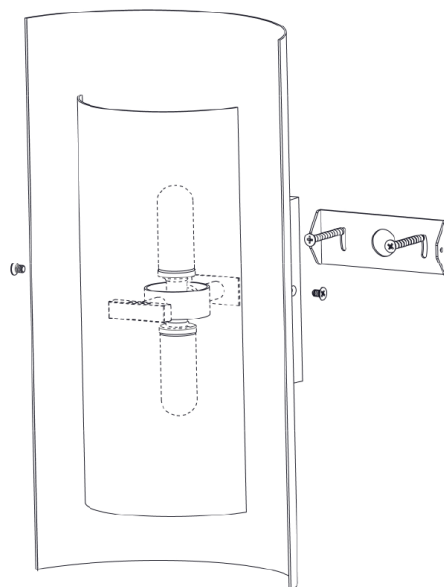

PORTA ROMANA

Covex Wall Light Large

TWL92L | Bronze - Antiqued Brass

Antiqued Brass and Bronze

HEIGHT
406mm | 16"

CONSTRUCTED FROM
Patinated brass

MAX WATTAGE
25W

WIDTH
225mm | 9"

WEIGHT
3.1 kg | 6.82 lbs

LAMP
2 x 320lm (3w) LED G9 Capsule

PROJECTION
150mm | 6"

VOLTAGE
220-240V

FINISHES

1 Bronze - Antiqued Brass

Covex Wall Light Large

TWL92L

HEIGHT
406mm | 16"

WIDTH
225mm | 9"

© Porta Romana 2022

Dimensions and weights are provided as a guide. All Porta Romana Products are made by hand and variations can occur in some products. The products you are buying or marketing are exclusive designs belonging to Porta Romana. Please do not submit design sheets featuring our products to other manufacturing companies nor to other parties who might. Any manufacturer found to be reproducing Porta Romana products will be breaching copyright law and will be actively pursued