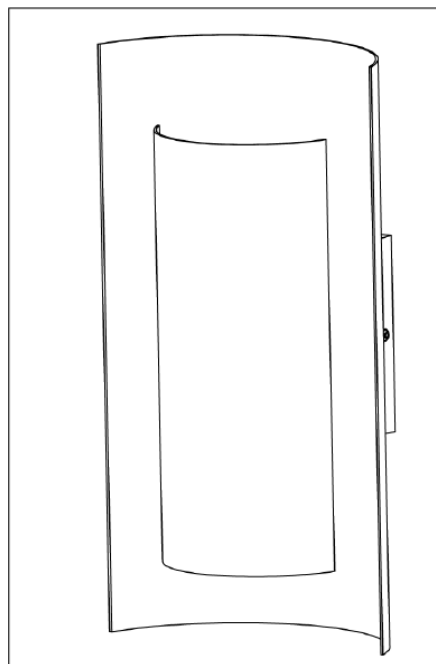

PORTA ROMANA

Covex Wall Light Large

TWL92L | Bronze - Antiqued Brass

Antiqued Brass and Bronze

HEIGHT
406mm | 16"

CONSTRUCTED FROM
Patinated brass

MAX WATTAGE
25W

WIDTH
225mm | 9"

WEIGHT
3.1 kg | 6.82 lbs

LAMP
2 x 320lm (3w) LED G9 Capsule

PROJECTION
150mm | 6"

VOLTAGE
220-240V

FINISHES

1 Bronze - Antiqued Brass

Covex Wall Light Large

TWL92L

HEIGHT
406mm | 16"

WIDTH
225mm | 9"

© Porta Romana 2022

Dimensions and weights are provided as a guide. All Porta Romana Products are made by hand and variations can occur in some products. The products you are buying or marketing are exclusive designs belonging to Porta Romana. Please do not submit design sheets featuring our products to other manufacturing companies nor to other parties who might. Any manufacturer found to be reproducing Porta Romana products will be breaching copyright law and will be actively pursued