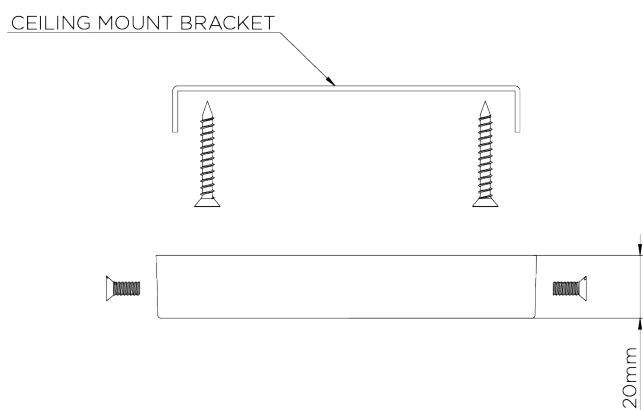

PORTA ROMANA

Compton Chandelier

MCL65 | Plaster White

Plaster White

WIDTH
1345mm | 53"

CONSTRUCTED FROM
Cast composite and metal with decorative finish

MAX WATTAGE
25W

MINIMUM DROP
940mm | 37 1/4"

WEIGHT
13.5 kg | 29.7 lbs

LAMP
8 x 320lm (3w) LED G9 Capsule

MAXIMUM DROP
1080mm | 42 3/4"

VOLTAGE
220-240V

DROPS AVAILABLE
1910mm / Custom

FLEX AND SWITCH
Cream Silk flex

FINISHES
1 Black with Gold
2 Plaster White

Compton Chandelier

MCL65

WIDTH
1345mm | 53"

MINIMUM DROP
940mm | 37 1/4"

MAXIMUM DROP
1080mm | 42 3/4"

DROPS AVAILABLE
1910mm / Custom

CEILING ROSE DETAIL

© Porta Romana 2022