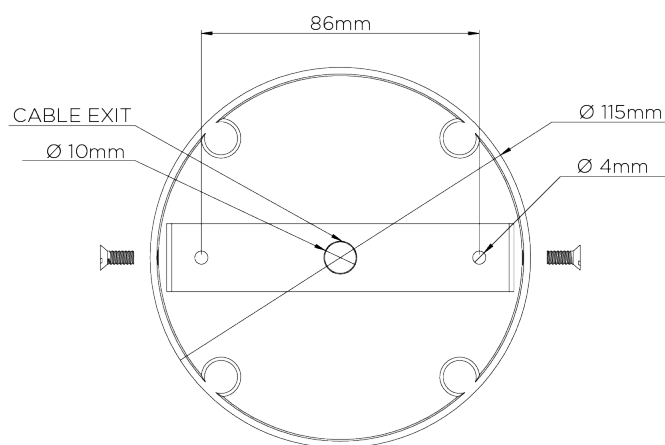

PORTA ROMANA

Compton Chandelier

MCL65 | Plaster White

Plaster White

WIDTH
1345mm | 53"

CONSTRUCTED FROM
Cast composite and metal with decorative finish

MAX WATTAGE
25W

MINIMUM DROP
940mm | 37 1/4"

WEIGHT
13.5 kg | 29.7 lbs

LAMP
8 x 320lm (3w) LED G9 Capsule

MAXIMUM DROP
1080mm | 42 3/4"

VOLTAGE
220-240V

DROPS AVAILABLE
1910mm / Custom

FLEX AND SWITCH
Cream Silk flex

FINISHES
1 Black with Gold
2 Plaster White

Compton Chandelier

MCL65

WIDTH
1345mm | 53"

MINIMUM DROP
940mm | 37 1/4"

MAXIMUM DROP
1080mm | 42 3/4"

DROPS AVAILABLE
1910mm / Custom

CEILING ROSE DETAIL

© Porta Romana 2022