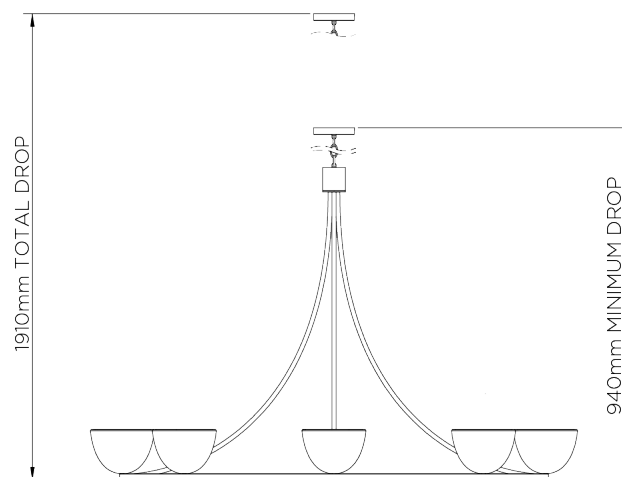

PORTA ROMANA

Compton Chandelier

MCL65 | Plaster White

Plaster White

WIDTH
1345mm | 53"

CONSTRUCTED FROM
Cast composite and metal with decorative finish

MAX WATTAGE
25W

MINIMUM DROP
940mm | 37 1/4"

WEIGHT
13.5 kg | 29.7 lbs

LAMP
8 x 320lm (3w) LED G9 Capsule

MAXIMUM DROP
1080mm | 42 3/4"

VOLTAGE
220-240V

DROPS AVAILABLE
1910mm / Custom

FLEX AND SWITCH
Cream Silk flex

FINISHES
1 Black with Gold
2 Plaster White

Compton Chandelier

MCL65

WIDTH
1345mm | 53"

MINIMUM DROP
940mm | 37 1/4"

MAXIMUM DROP
1080mm | 42 3/4"

DROPS AVAILABLE
1910mm / Custom

CEILING ROSE DETAIL

© Porta Romana 2022