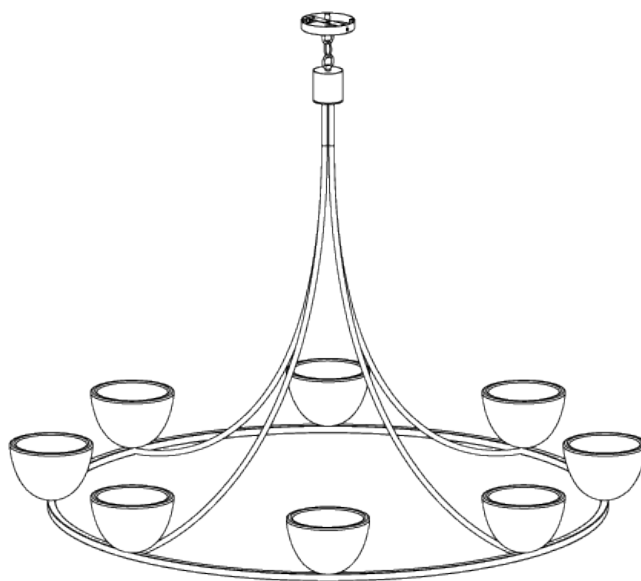

PORTA ROMANA

Compton Chandelier

MCL65 | Plaster White

Plaster White

WIDTH
1345mm | 53"

CONSTRUCTED FROM
Cast composite and metal with decorative finish

MAX WATTAGE
25W

MINIMUM DROP
940mm | 37 1/4"

WEIGHT
13.5 kg | 29.7 lbs

LAMP
8 x 320lm (3w) LED G9 Capsule

MAXIMUM DROP
1080mm | 42 3/4"

VOLTAGE
220-240V

DROPS AVAILABLE
1910mm / Custom

FLEX AND SWITCH
Cream Silk flex

FINISHES
1 Black with Gold
2 Plaster White

Compton Chandelier

MCL65

WIDTH
1345mm | 53"

MINIMUM DROP
940mm | 37 1/4"

MAXIMUM DROP
1080mm | 42 3/4"

DROPS AVAILABLE
1910mm / Custom

CEILING ROSE DETAIL

© Porta Romana 2022