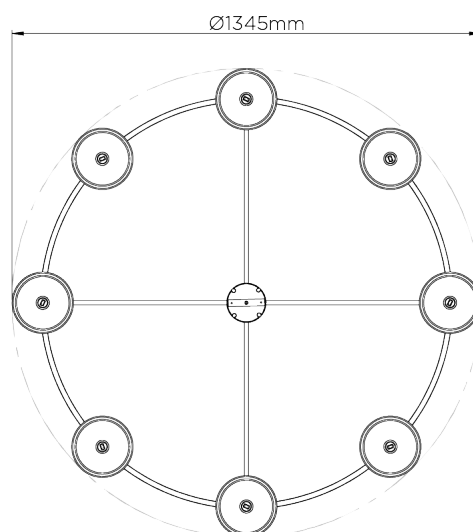

PORTA ROMANA

Compton Chandelier

MCL65 | Plaster White

Plaster White

WIDTH
1345mm | 53"

CONSTRUCTED FROM
Cast composite and metal with decorative finish

MAX WATTAGE
25W

MINIMUM DROP
940mm | 37 1/4"

WEIGHT
13.5 kg | 29.7 lbs

LAMP
8 x 320lm (3w) LED G9 Capsule

MAXIMUM DROP
1080mm | 42 3/4"

VOLTAGE
220-240V

DROPS AVAILABLE
1910mm / Custom

FLEX AND SWITCH
Cream Silk flex

FINISHES
1 Black with Gold
2 Plaster White

Compton Chandelier

MCL65

WIDTH
1345mm | 53"

MINIMUM DROP
940mm | 37 1/4"

MAXIMUM DROP
1080mm | 42 3/4"

DROPS AVAILABLE
1910mm / Custom

CEILING ROSE DETAIL

© Porta Romana 2022