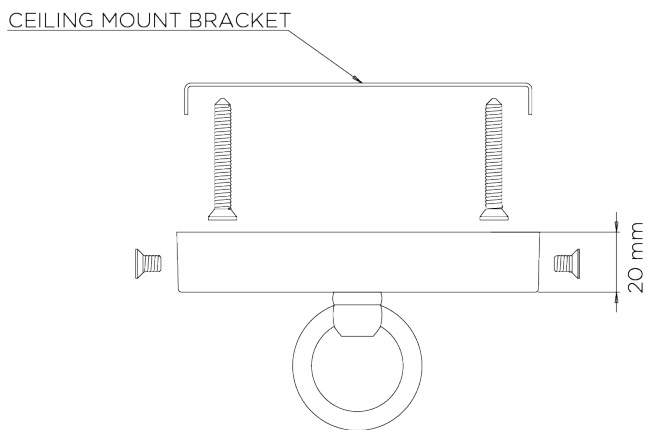

PORTA ROMANA

Cocoon Pendant

MCL42 | Bright Silver

Bright Silver with Clear Glass

WIDTH
250mm | 9 3/4"

CONSTRUCTED FROM
Blown glass brass and steel with decorative finish

MAX WATTAGE
60W

MINIMUM DROP
450mm | 17 3/4"

WEIGHT
5 kg | 11 lbs

LAMP
1 x 700lm (8w) LED E27 GLS

MAXIMUM DROP
1410mm | 55 3/4"

VOLTAGE
220-240V

DROPS AVAILABLE
1410mm / Custom

FLEX AND SWITCH
Nickel lampholder and Grey Silk flex

FINISHES
1 Bright Gold
2 Bright Silver

Cocoon Pendant

MCL42

WIDTH
250mm | 9 3/4"

MINIMUM DROP
450mm | 17 3/4"

MAXIMUM DROP
1410mm | 55 3/4"

DROPS AVAILABLE
1410mm / Custom

CEILING ROSE DETAIL

© Porta Romana 2022