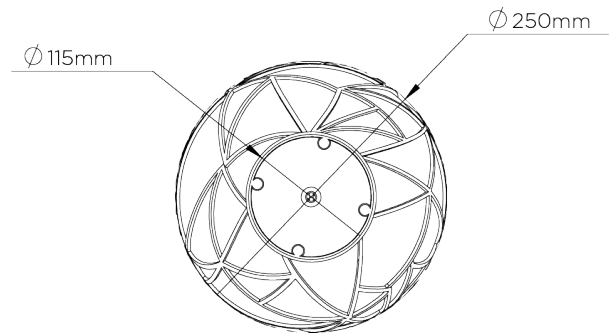

PORTA ROMANA

Cocoon Pendant

MCL42 | Bright Silver

Bright Silver with Clear Glass

WIDTH
250mm | 9 3/4"

CONSTRUCTED FROM
Blown glass brass and steel with decorative finish

MAX WATTAGE
60W

MINIMUM DROP
450mm | 17 3/4"

WEIGHT
5 kg | 11 lbs

LAMP
1 x 700lm (8w) LED E27 GLS

MAXIMUM DROP
1410mm | 55 3/4"

VOLTAGE
220-240V

DROPS AVAILABLE
1410mm / Custom

FLEX AND SWITCH
Nickel lampholder and Grey Silk flex

FINISHES
1 Bright Gold
2 Bright Silver

Cocoon Pendant

MCL42

WIDTH
250mm | 9 3/4"

MINIMUM DROP
450mm | 17 3/4"

MAXIMUM DROP
1410mm | 55 3/4"

DROPS AVAILABLE
1410mm / Custom

CEILING ROSE DETAIL

© Porta Romana 2022