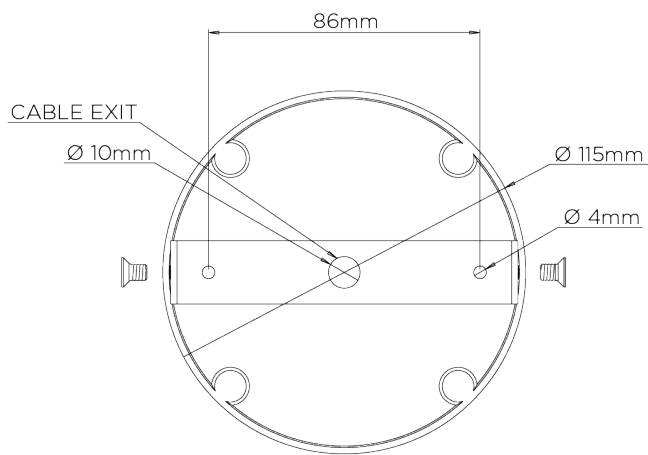

PORTA ROMANA

Cocoon Pendant

MCL42 | Bright Silver

Bright Silver with Clear Glass

WIDTH
250mm | 9 3/4"

CONSTRUCTED FROM
Blown glass brass and steel with decorative finish

MAX WATTAGE
60W

MINIMUM DROP
450mm | 17 3/4"

WEIGHT
5 kg | 11 lbs

LAMP
1 x 700lm (8w) LED E27 GLS

MAXIMUM DROP
1410mm | 55 3/4"

VOLTAGE
220-240V

DROPS AVAILABLE
1410mm / Custom

FLEX AND SWITCH
Nickel lampholder and Grey Silk flex

FINISHES
1 Bright Gold
2 Bright Silver

Cocoon Pendant

MCL42

WIDTH
250mm | 9 3/4"

MINIMUM DROP
450mm | 17 3/4"

MAXIMUM DROP
1410mm | 55 3/4"

DROPS AVAILABLE
1410mm / Custom

CEILING ROSE DETAIL

© Porta Romana 2022