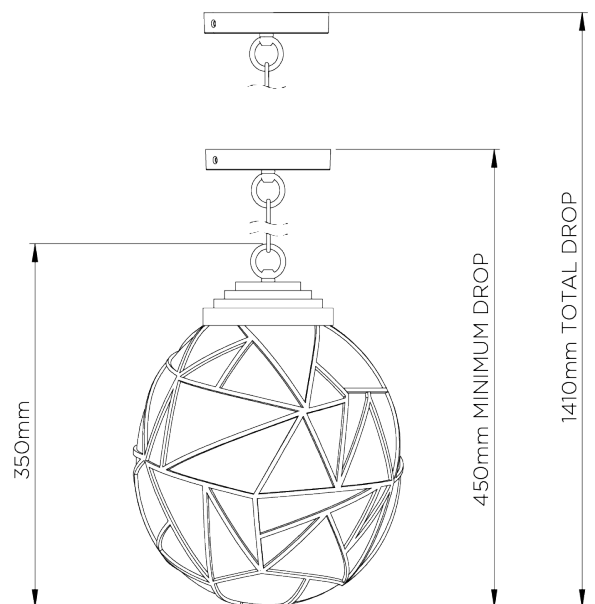

PORTA ROMANA

Cocoon Pendant

MCL42 | Bright Silver

Bright Silver with Clear Glass

WIDTH
250mm | 9 3/4"

CONSTRUCTED FROM
Blown glass brass and steel with decorative finish

MAX WATTAGE
60W

MINIMUM DROP
450mm | 17 3/4"

WEIGHT
5 kg | 11 lbs

LAMP
1 x 700lm (8w) LED E27 GLS

MAXIMUM DROP
1410mm | 55 3/4"

VOLTAGE
220-240V

DROPS AVAILABLE
1410mm / Custom

FLEX AND SWITCH
Nickel lampholder and Grey Silk flex

FINISHES
1 Bright Gold
2 Bright Silver

Cocoon Pendant

MCL42

WIDTH
250mm | 9 3/4"

MINIMUM DROP
450mm | 17 3/4"

MAXIMUM DROP
1410mm | 55 3/4"

DROPS AVAILABLE
1410mm / Custom

CEILING ROSE DETAIL

© Porta Romana 2022