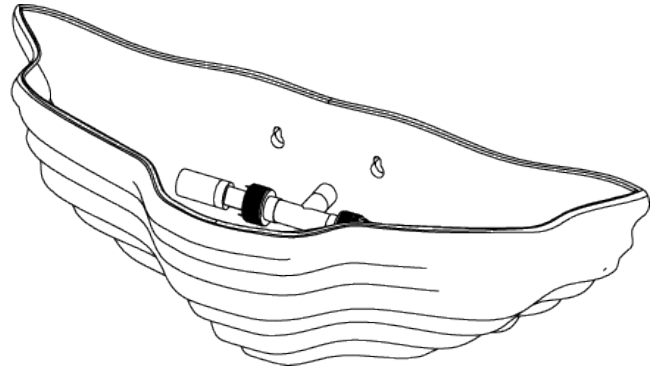

PORTA ROMANA

Clam Shell Wall Light

TWL129 | Plaster White

Plaster White

HEIGHT
180mm | 7 1/4"

CONSTRUCTED FROM
Cast composite with decorative
finish

MAX WATTAGE
2 x 25W

WIDTH
440mm | 17 1/2"

WEIGHT
3 kg | 6.6 lbs

LAMP
2 x 320lm (3w) LED G9 Capsule

PROJECTION
165mm | 6 1/2"

VOLTAGE
220-240V

FINISHES
1 Plaster White

Clam Shell Wall Light

TWL129

HEIGHT
180mm | 7 1/4"

WIDTH
440mm | 17 1/2"

© Porta Romana 2022

Dimensions and weights are provided as a guide. All Porta Romana Products are made by hand and variations can occur in some products. The products you are buying or marketing are exclusive designs belonging to Porta Romana. Please do not submit design sheets featuring our products to other manufacturing companies nor to other parties who might. Any manufacturer found to be reproducing Porta Romana products will be breaching copyright law and will be actively pursued