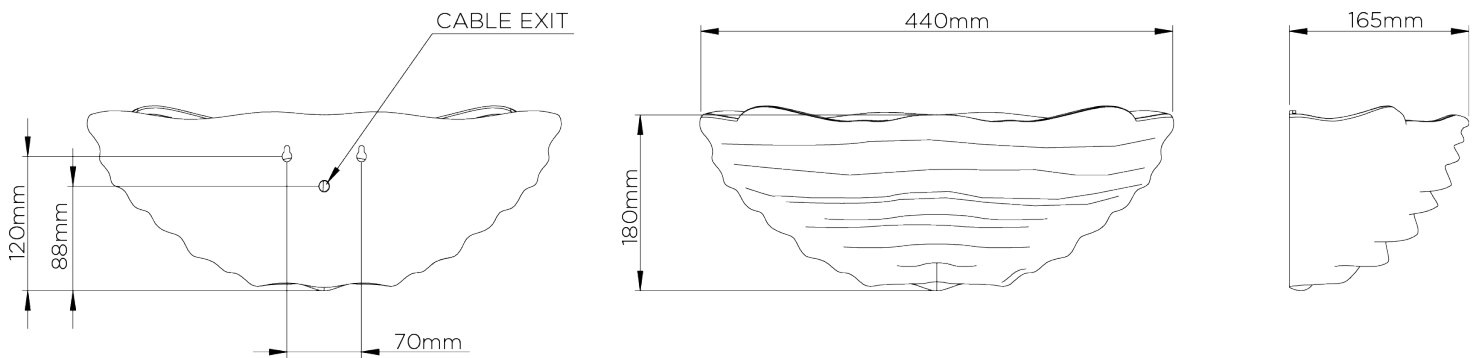

PORTA ROMANA

Clam Shell Wall Light

TWL129 | Plaster White

Plaster White

HEIGHT
180mm | 7 1/4"

CONSTRUCTED FROM
Cast composite with decorative
finish

MAX WATTAGE
2 x 25W

WIDTH
440mm | 17 1/2"

WEIGHT
3 kg | 6.6 lbs

LAMP
2 x 320lm (3w) LED G9 Capsule

PROJECTION
165mm | 6 1/2"

VOLTAGE
220-240V

FINISHES
1 Plaster White

Clam Shell Wall Light

TWL129

HEIGHT
180mm | 7 1/4"

WIDTH
440mm | 17 1/2"

© Porta Romana 2022

Dimensions and weights are provided as a guide. All Porta Romana Products are made by hand and variations can occur in some products. The products you are buying or marketing are exclusive designs belonging to Porta Romana. Please do not submit design sheets featuring our products to other manufacturing companies nor to other parties who might. Any manufacturer found to be reproducing Porta Romana products will be breaching copyright law and will be actively pursued