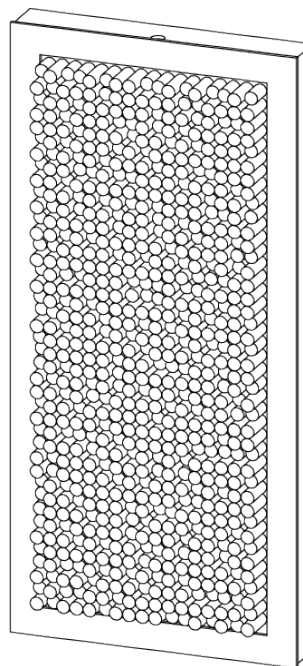

PORTA ROMANA

Chloe Wall Light

TWL90 | Nickel

Perspex with Nickel

HEIGHT
375mm | 15"

CONSTRUCTED FROM
Patinated or nickel plated brass and
perspex

MAX WATTAGE
3.4W

WIDTH
175mm | 7"

WEIGHT
2.8 kg | 6.16 lbs

LAMP
LED Supplied Fitted

PROJECTION
65mm | 2 3/4"

VOLTAGE
220-240V

FINISHES

- 1 Nickel
- 2 Brass

Chloe Wall Light

TWL90

HEIGHT
375mm | 15"

WIDTH
175mm | 7"

BACK

FRONT

SIDE

© Porta Romana 2022

Dimensions and weights are provided as a guide. All Porta Romana Products are made by hand and variations can occur in some products. The products you are buying or marketing are exclusive designs belonging to Porta Romana. Please do not submit design sheets featuring our products to other manufacturing companies nor to other parties who might. Any manufacturer found to be reproducing Porta Romana products will be breaching copyright law and will be actively pursued