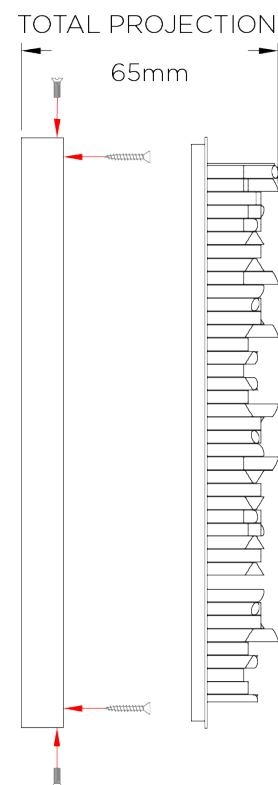

PORTA ROMANA

Chloe Wall Light

TWL90 | Nickel

Perspex with Nickel

HEIGHT
375mm | 15"

CONSTRUCTED FROM
Patinated or nickel plated brass and
perspex

MAX WATTAGE
3.4W

WIDTH
175mm | 7"

WEIGHT
2.8 kg | 6.16 lbs

LAMP
LED Supplied Fitted

PROJECTION
65mm | 2 3/4"

VOLTAGE
220-240V

FINISHES

- 1 Nickel
- 2 Brass

Chloe Wall Light

TWL90

HEIGHT
375mm | 15"

WIDTH
175mm | 7"

BACK

FRONT

SIDE

© Porta Romana 2022

Dimensions and weights are provided as a guide. All Porta Romana Products are made by hand and variations can occur in some products. The products you are buying or marketing are exclusive designs belonging to Porta Romana. Please do not submit design sheets featuring our products to other manufacturing companies nor to other parties who might. Any manufacturer found to be reproducing Porta Romana products will be breaching copyright law and will be actively pursued