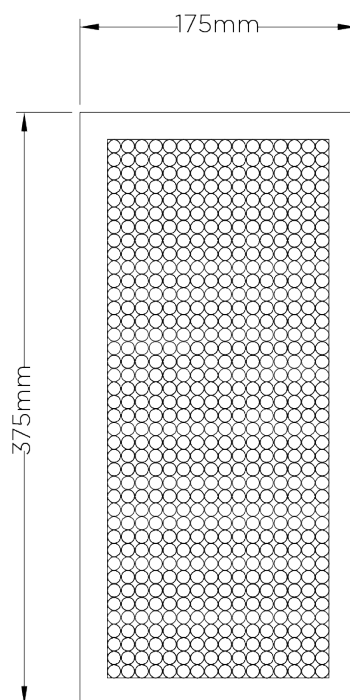

PORTA ROMANA

Chloe Wall Light

TWL90 | Nickel

Perspex with Nickel

HEIGHT
375mm | 15"

CONSTRUCTED FROM
Patinated or nickel plated brass and
perspex

MAX WATTAGE
3.4W

WIDTH
175mm | 7"

WEIGHT
2.8 kg | 6.16 lbs

LAMP
LED Supplied Fitted

PROJECTION
65mm | 2 3/4"

VOLTAGE
220-240V

FINISHES

- 1 Nickel
- 2 Brass

Chloe Wall Light

TWL90

HEIGHT
375mm | 15"

WIDTH
175mm | 7"

BACK

FRONT

SIDE

© Porta Romana 2022

Dimensions and weights are provided as a guide. All Porta Romana Products are made by hand and variations can occur in some products. The products you are buying or marketing are exclusive designs belonging to Porta Romana. Please do not submit design sheets featuring our products to other manufacturing companies nor to other parties who might. Any manufacturer found to be reproducing Porta Romana products will be breaching copyright law and will be actively pursued