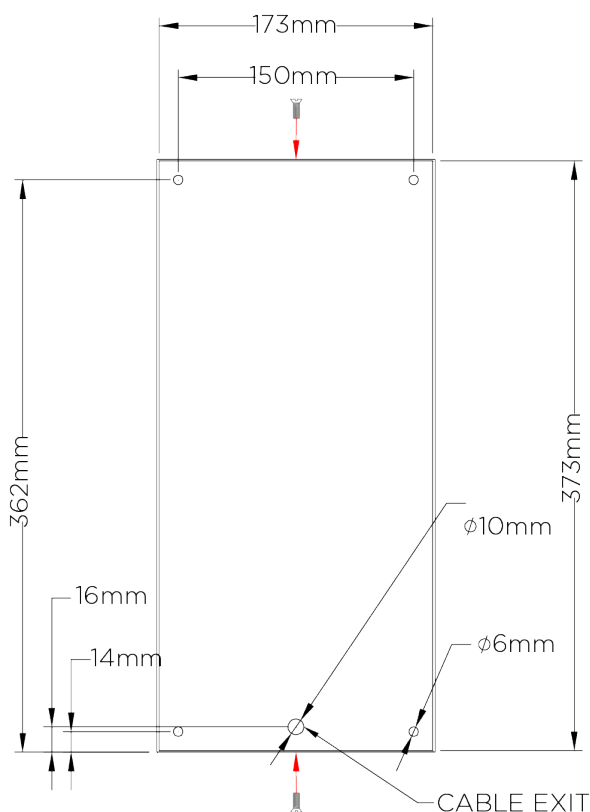

PORTA ROMANA

Chloe Wall Light

TWL90 | Nickel

Perspex with Nickel

HEIGHT
375mm | 15"

CONSTRUCTED FROM
Patinated or nickel plated brass and
perspex

MAX WATTAGE
3.4W

WIDTH
175mm | 7"

WEIGHT
2.8 kg | 6.16 lbs

LAMP
LED Supplied Fitted

PROJECTION
65mm | 2 3/4"

VOLTAGE
220-240V

FINISHES

- 1 Nickel
- 2 Brass

Chloe Wall Light

TWL90

HEIGHT
375mm | 15"

WIDTH
175mm | 7"

BACK

FRONT

SIDE

© Porta Romana 2022

Dimensions and weights are provided as a guide. All Porta Romana Products are made by hand and variations can occur in some products. The products you are buying or marketing are exclusive designs belonging to Porta Romana. Please do not submit design sheets featuring our products to other manufacturing companies nor to other parties who might. Any manufacturer found to be reproducing Porta Romana products will be breaching copyright law and will be actively pursued