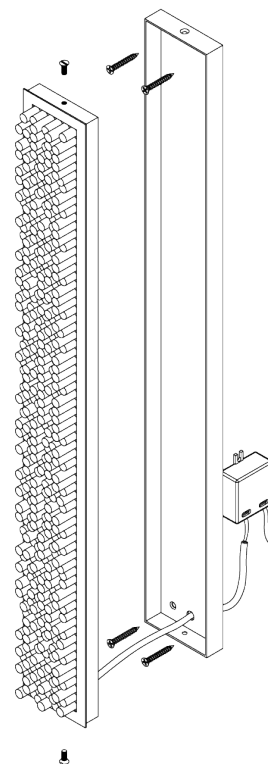

PORTA ROMANA

Chloe Wall Light Small

TWL90S | Nickel

Shown in Perspex with Nickel

HEIGHT
580mm | 23"

CONSTRUCTED FROM
Patinated or nickel plated brass and
perspex

MAX WATTAGE
6W

WIDTH
70mm | 3"

WEIGHT
2.21 kg | 4.862 lbs

LAMP
LED Supplied Fitted

PROJECTION
55mm | 2 1/4"

VOLTAGE
220-240V

FINISHES

1 Brass
2 Nickel

Chloe Wall Light Small

TWL90S

HEIGHT
580mm | 23"

WIDTH
70mm | 3"

55mm
20mm

© Porta Romana 2022

Dimensions and weights are provided as a guide. All Porta Romana Products are made by hand and variations can occur in some products. The products you are buying or marketing are exclusive designs belonging to Porta Romana. Please do not submit design sheets featuring our products to other manufacturing companies nor to other parties who might. Any manufacturer found to be reproducing Porta Romana products will be breaching copyright law and will be actively pursued