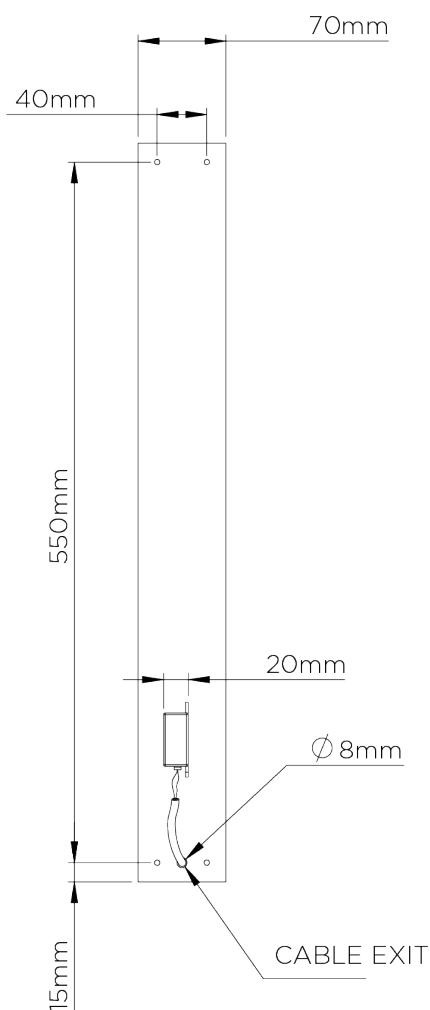

PORTA ROMANA

Chloe Wall Light Small

TWL90S | Nickel

Shown in Perspex with Nickel

HEIGHT
580mm | 23"

CONSTRUCTED FROM
Patinated or nickel plated brass and
perspex

MAX WATTAGE
6W

WIDTH
70mm | 3"

WEIGHT
2.21 kg | 4.862 lbs

LAMP
LED Supplied Fitted

PROJECTION
55mm | 2 1/4"

VOLTAGE
220-240V

FINISHES

1 Brass
2 Nickel

Chloe Wall Light Small

TWL90S

HEIGHT
580mm | 23"

WIDTH
70mm | 3"

55mm
20mm

© Porta Romana 2022

Dimensions and weights are provided as a guide. All Porta Romana Products are made by hand and variations can occur in some products. The products you are buying or marketing are exclusive designs belonging to Porta Romana. Please do not submit design sheets featuring our products to other manufacturing companies nor to other parties who might. Any manufacturer found to be reproducing Porta Romana products will be breaching copyright law and will be actively pursued