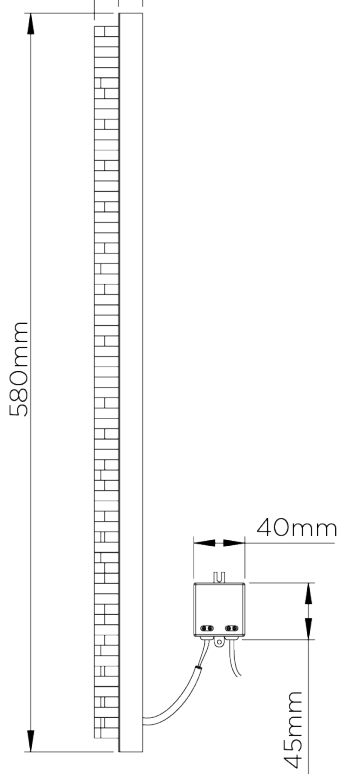

PORTA ROMANA

Chloe Wall Light Small

TWL90S | Nickel

Shown in Perspex with Nickel

HEIGHT
580mm | 23"

CONSTRUCTED FROM
Patinated or nickel plated brass and
perspex

MAX WATTAGE
6W

WIDTH
70mm | 3"

WEIGHT
2.21 kg | 4.862 lbs

LAMP
LED Supplied Fitted

PROJECTION
55mm | 2 1/4"

VOLTAGE
220-240V

FINISHES

1 Brass
2 Nickel

Chloe Wall Light Small

TWL90S

HEIGHT
580mm | 23"

WIDTH
70mm | 3"

55mm
20mm

© Porta Romana 2022

Dimensions and weights are provided as a guide. All Porta Romana Products are made by hand and variations can occur in some products. The products you are buying or marketing are exclusive designs belonging to Porta Romana. Please do not submit design sheets featuring our products to other manufacturing companies nor to other parties who might. Any manufacturer found to be reproducing Porta Romana products will be breaching copyright law and will be actively pursued