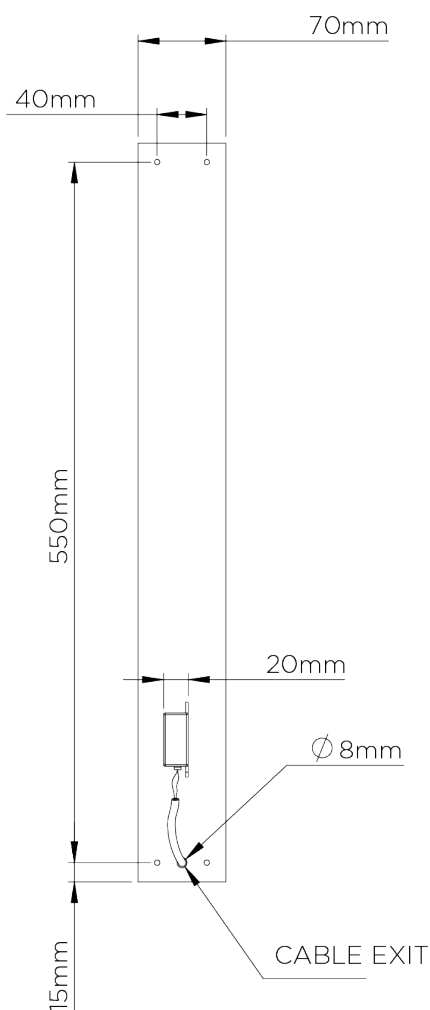

PORTA ROMANA

Chloe Wall Light Small

TWL90S | Brass

Shown in Perspex with Brass

HEIGHT
580mm | 23"

CONSTRUCTED FROM
Patinated or nickel plated brass and
perspex

MAX WATTAGE
6W

WIDTH
70mm | 3"

WEIGHT
2.21 kg | 4.862 lbs

LAMP
LED Supplied Fitted

PROJECTION
55mm | 2 1/4"

VOLTAGE
220-240V

FINISHES

1 Brass
2 Nickel

Chloe Wall Light Small

TWL90S

HEIGHT
580mm | 23"

WIDTH
70mm | 3"

55mm
20mm

© Porta Romana 2022

Dimensions and weights are provided as a guide. All Porta Romana Products are made by hand and variations can occur in some products. The products you are buying or marketing are exclusive designs belonging to Porta Romana. Please do not submit design sheets featuring our products to other manufacturing companies nor to other parties who might. Any manufacturer found to be reproducing Porta Romana products will be breaching copyright law and will be actively pursued