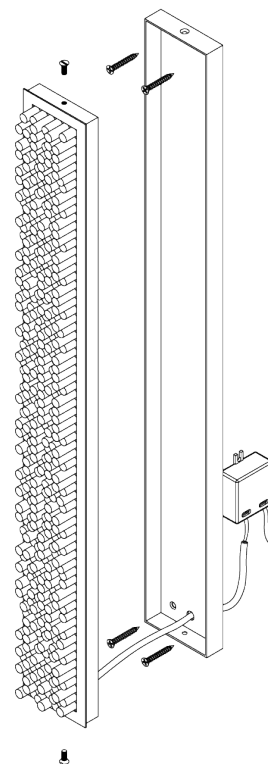

PORTA ROMANA

Chloe Wall Light Small

TWL90S | Brass

Shown in Perspex with Brass

HEIGHT
580mm | 23"

CONSTRUCTED FROM
Patinated or nickel plated brass and
perspex

MAX WATTAGE
6W

WIDTH
70mm | 3"

WEIGHT
2.21 kg | 4.862 lbs

LAMP
LED Supplied Fitted

PROJECTION
55mm | 2 1/4"

VOLTAGE
220-240V

FINISHES

1 Brass
2 Nickel

Chloe Wall Light Small

TWL90S

HEIGHT
580mm | 23"

WIDTH
70mm | 3"

55mm
20mm

© Porta Romana 2022

Dimensions and weights are provided as a guide. All Porta Romana Products are made by hand and variations can occur in some products. The products you are buying or marketing are exclusive designs belonging to Porta Romana. Please do not submit design sheets featuring our products to other manufacturing companies nor to other parties who might. Any manufacturer found to be reproducing Porta Romana products will be breaching copyright law and will be actively pursued