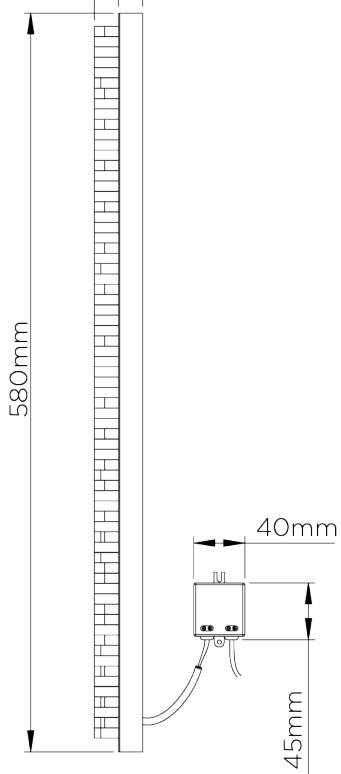

PORTA ROMANA

Chloe Wall Light Small

TWL90S | Brass

Shown in Perspex with Brass

HEIGHT
580mm | 23"

CONSTRUCTED FROM
Patinated or nickel plated brass and
perspex

MAX WATTAGE
6W

WIDTH
70mm | 3"

WEIGHT
2.21 kg | 4.862 lbs

LAMP
LED Supplied Fitted

PROJECTION
55mm | 2 1/4"

VOLTAGE
220-240V

FINISHES

1 Brass
2 Nickel

Chloe Wall Light Small

TWL90S

HEIGHT
580mm | 23"

WIDTH
70mm | 3"

55mm
20mm

© Porta Romana 2022

Dimensions and weights are provided as a guide. All Porta Romana Products are made by hand and variations can occur in some products. The products you are buying or marketing are exclusive designs belonging to Porta Romana. Please do not submit design sheets featuring our products to other manufacturing companies nor to other parties who might. Any manufacturer found to be reproducing Porta Romana products will be breaching copyright law and will be actively pursued