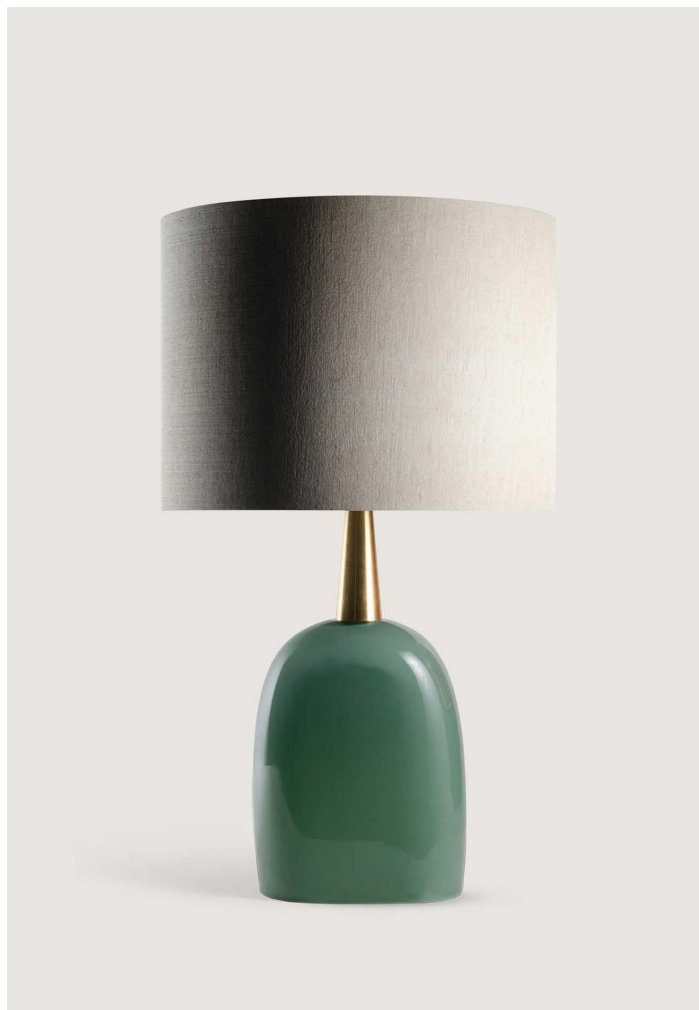

# PORTA ROMANA

## Cardinal Lamp

GLB72 | Sea Foam

Seafoam shown with 16" Tall Cylinder in Ghost Silk Linen

**HEIGHT**  
420mm | 16 3/4"

**HEIGHT WITH SHADE**  
700mm | 27 3/4"

**WIDTH**  
210mm | 8 1/2"

**WIDTH WITH SHADE**  
406mm | 16"

**CONSTRUCTED FROM**  
Blown glass with turned brass or  
nickel plated brass

**WEIGHT**  
6.8 kg | 14.96 lbs

**RECOMMENDED SHADE**  
16" Tall Cylinder

**MAX WATTAGE**  
100W

**LAMP**  
1 x 700lm (8w) LED E27 GLS

**VOLTAGE**  
220-240V

**FLEX AND SWITCH**  
Brass lampholder and Silver flex, with  
White inline switch

**Finishes**  
1 Blackberry  
2 Kelp  
3 Sea Foam