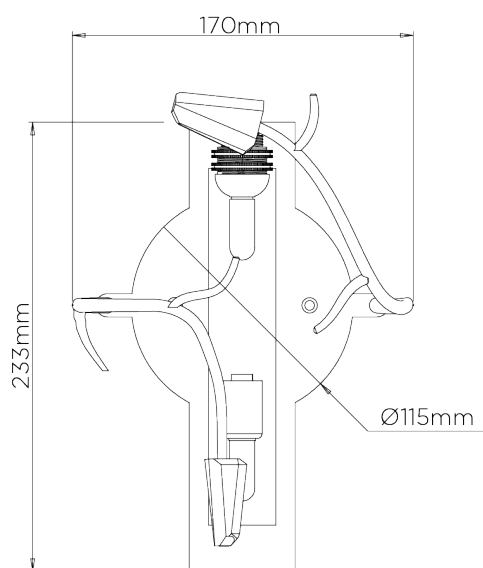

PORTA ROMANA

Blossom Wall Light

TWL48 | White Gold with Glass

White Gold shown with 6 1/2" Open Back Oval in Putty Silk

HEIGHT
410mm | 16 1/4"

HEIGHT WITH SHADE
410mm | 16 1/4"

WIDTH
170mm | 6 3/4"

WIDTH WITH SHADE
170mm | 6 3/4"

CONSTRUCTED FROM
Forged steel with decorative finish
and glass

WEIGHT
0.8 kg | 1.76 lbs

PROJECTION
105mm | 4 1/4"

RECOMMENDED SHADE
6.5" Open Back Oval

MAX WATTAGE
25W

LAMP
2 x 320lm (3w) LED G9 Capsule

VOLTAGE
220-240V

FLEX AND SWITCH
Brass lampholder

FINISHES
1 Decayed Silver with Glass
2 White Gold with Glass

Blossom Wall Light

TWL48

HEIGHT
410mm | 16 1/4"

HEIGHT WITH SHADE
410mm | 16 1/4"

WIDTH
170mm | 6 3/4"

WIDTH WITH SHADE
170mm | 6 3/4"