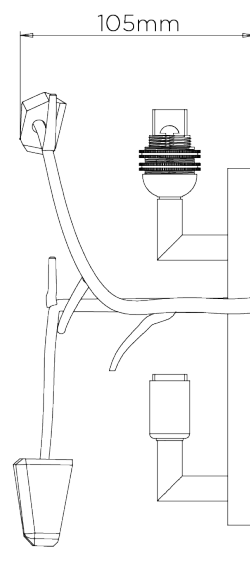

PORTA ROMANA

Blossom Wall Light

TWL48 | White Gold with Glass

White Gold shown with 6 1/2" Open Back Oval in Putty Silk

HEIGHT
410mm | 16 1/4"

HEIGHT WITH SHADE
410mm | 16 1/4"

WIDTH
170mm | 6 3/4"

WIDTH WITH SHADE
170mm | 6 3/4"

CONSTRUCTED FROM
Forged steel with decorative finish
and glass

WEIGHT
0.8 kg | 1.76 lbs

PROJECTION
105mm | 4 1/4"

RECOMMENDED SHADE
6.5" Open Back Oval

MAX WATTAGE
25W

LAMP
2 x 320lm (3w) LED G9 Capsule

VOLTAGE
220-240V

FLEX AND SWITCH
Brass lampholder

FINISHES
1 Decayed Silver with Glass
2 White Gold with Glass

Blossom Wall Light

TWL48

HEIGHT
410mm | 16 1/4"

HEIGHT WITH SHADE
410mm | 16 1/4"

WIDTH
170mm | 6 3/4"

WIDTH WITH SHADE
170mm | 6 3/4"

© Porta Romana 2022

Dimensions and weights are provided as a guide. All Porta Romana Products are made by hand and variations can occur in some products. The products you are buying or marketing are exclusive designs belonging to Porta Romana. Please do not submit design sheets featuring our products to other manufacturing companies nor to other parties who might. Any manufacturer found to be reproducing Porta Romana products will be breaching copyright law and will be actively pursued