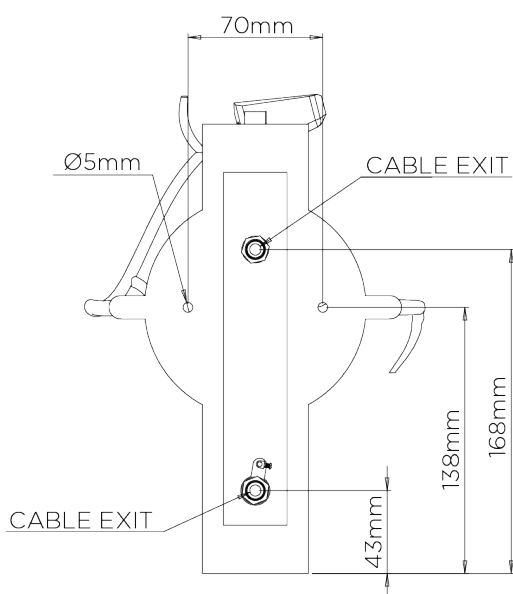

PORTA ROMANA

Blossom Wall Light

TWL48 | White Gold with Glass

White Gold shown with 6 1/2" Open Back Oval in Putty Silk

HEIGHT
410mm | 16 1/4"

HEIGHT WITH SHADE
410mm | 16 1/4"

WIDTH
170mm | 6 3/4"

WIDTH WITH SHADE
170mm | 6 3/4"

CONSTRUCTED FROM
Forged steel with decorative finish
and glass

WEIGHT
0.8 kg | 1.76 lbs

PROJECTION
105mm | 4 1/4"

RECOMMENDED SHADE
6.5" Open Back Oval

MAX WATTAGE
25W

LAMP
2 x 320lm (3w) LED G9 Capsule

VOLTAGE
220-240V

FLEX AND SWITCH
Brass lampholder

FINISHES
1 Decayed Silver with Glass
2 White Gold with Glass

Blossom Wall Light

TWL48

HEIGHT
410mm | 16 1/4"

HEIGHT WITH SHADE
410mm | 16 1/4"

WIDTH
170mm | 6 3/4"

WIDTH WITH SHADE
170mm | 6 3/4"