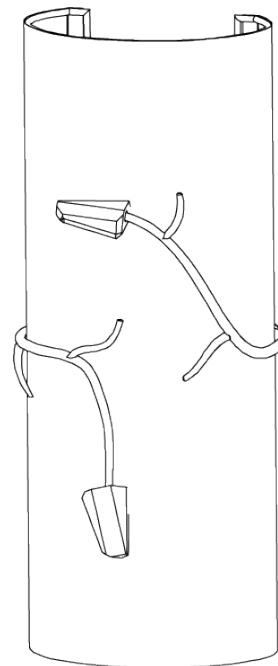

PORTA ROMANA

Blossom Wall Light

TWL48 | White Gold with Glass

White Gold shown with 6 1/2" Open Back Oval in Putty Silk

HEIGHT
410mm | 16 1/4"

HEIGHT WITH SHADE
410mm | 16 1/4"

WIDTH
170mm | 6 3/4"

WIDTH WITH SHADE
170mm | 6 3/4"

CONSTRUCTED FROM
Forged steel with decorative finish
and glass

WEIGHT
0.8 kg | 1.76 lbs

PROJECTION
105mm | 4 1/4"

RECOMMENDED SHADE
6.5" Open Back Oval

MAX WATTAGE
25W

LAMP
2 x 320lm (3w) LED G9 Capsule

VOLTAGE
220-240V

FLEX AND SWITCH
Brass lampholder

FINISHES
1 Decayed Silver with Glass
2 White Gold with Glass

Blossom Wall Light

TWL48

HEIGHT
410mm | 16 1/4"

HEIGHT WITH SHADE
410mm | 16 1/4"

WIDTH
170mm | 6 3/4"

WIDTH WITH SHADE
170mm | 6 3/4"