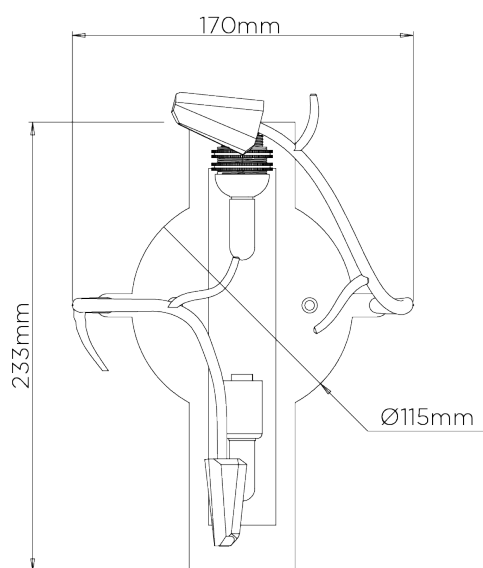

PORTA ROMANA

Blossom Wall Light

TWL48 | Decayed Silver with Glass

Decayed Silver shown with 6 1/2" Open Back Oval in Putty Silk

HEIGHT

410mm | 16 1/4"

HEIGHT WITH SHADE

410mm | 16 1/4"

WIDTH

170mm | 6 3/4"

WIDTH WITH SHADE

170mm | 6 3/4"

CONSTRUCTED FROM

Forged steel with decorative finish and glass

WEIGHT

0.8 kg | 1.76 lbs

PROJECTION

105mm | 4 1/4"

RECOMMENDED SHADE

6.5" Open Back Oval

MAX WATTAGE

25W

LAMP

2 x 320lm (3w) LED G9 Capsule

TWL48

HEIGHT
410mm | 16 1/4"

HEIGHT WITH SHADE
410mm | 16 1/4"

WIDTH
170mm | 6 3/4"

WIDTH WITH SHADE
170mm | 6 3/4"

© Porta Romana 2022

Dimensions and weights are provided as a guide. All Porta Romana Products are made by hand and variations can occur in some products. The products you are buying or marketing are exclusive designs belonging to Porta Romana. Please do not submit design sheets featuring our products to other manufacturing companies nor to other parties who might. Any manufacturer found to be reproducing Porta Romana products will be breaching copyright law and will be actively pursued