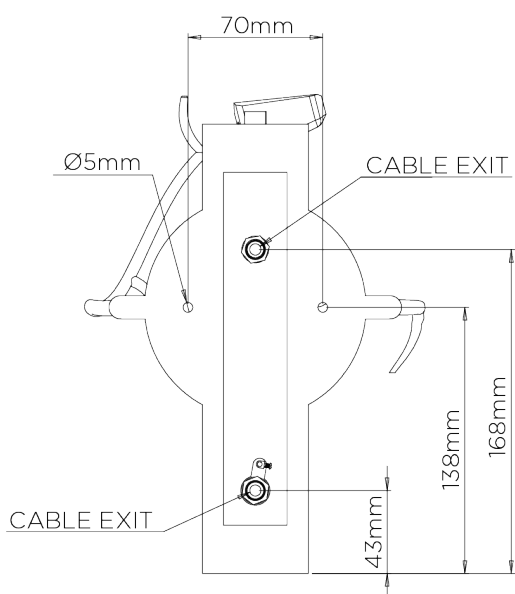

PORTA ROMANA

Blossom Wall Light

TWL48 | Decayed Silver with Glass

Decayed Silver shown with 6 1/2" Open Back Oval in Putty Silk

HEIGHT

410mm | 16 1/4"

HEIGHT WITH SHADE

410mm | 16 1/4"

WIDTH

170mm | 6 3/4"

WIDTH WITH SHADE

170mm | 6 3/4"

CONSTRUCTED FROM

Forged steel with decorative finish and glass

WEIGHT

0.8 kg | 1.76 lbs

PROJECTION

105mm | 4 1/4"

RECOMMENDED SHADE

6.5" Open Back Oval

MAX WATTAGE

25W

LAMP

2 x 320lm (3w) LED G9 Capsule

TWL48

HEIGHT
410mm | 16 1/4"

HEIGHT WITH SHADE
410mm | 16 1/4"

WIDTH
170mm | 6 3/4"

WIDTH WITH SHADE
170mm | 6 3/4"

© Porta Romana 2022

Dimensions and weights are provided as a guide. All Porta Romana Products are made by hand and variations can occur in some products. The products you are buying or marketing are exclusive designs belonging to Porta Romana. Please do not submit design sheets featuring our products to other manufacturing companies nor to other parties who might. Any manufacturer found to be reproducing Porta Romana products will be breaching copyright law and will be actively pursued