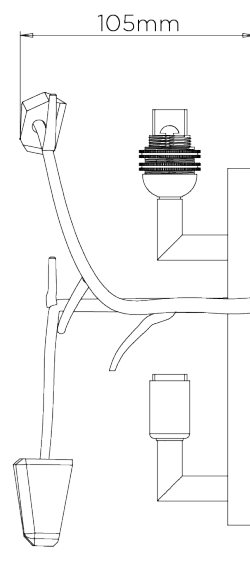

PORTA ROMANA

Blossom Wall Light

TWL48 | Decayed Silver with Glass

Decayed Silver shown with 6 1/2" Open Back Oval in Putty Silk

HEIGHT

410mm | 16 1/4"

HEIGHT WITH SHADE

410mm | 16 1/4"

WIDTH

170mm | 6 3/4"

WIDTH WITH SHADE

170mm | 6 3/4"

CONSTRUCTED FROM

Forged steel with decorative finish and glass

WEIGHT

0.8 kg | 1.76 lbs

PROJECTION

105mm | 4 1/4"

RECOMMENDED SHADE

6.5" Open Back Oval

MAX WATTAGE

25W

LAMP

2 x 320lm (3w) LED G9 Capsule

TWL48

HEIGHT
410mm | 16 1/4"

HEIGHT WITH SHADE
410mm | 16 1/4"

WIDTH
170mm | 6 3/4"

WIDTH WITH SHADE
170mm | 6 3/4"

© Porta Romana 2022

Dimensions and weights are provided as a guide. All Porta Romana Products are made by hand and variations can occur in some products. The products you are buying or marketing are exclusive designs belonging to Porta Romana. Please do not submit design sheets featuring our products to other manufacturing companies nor to other parties who might. Any manufacturer found to be reproducing Porta Romana products will be breaching copyright law and will be actively pursued