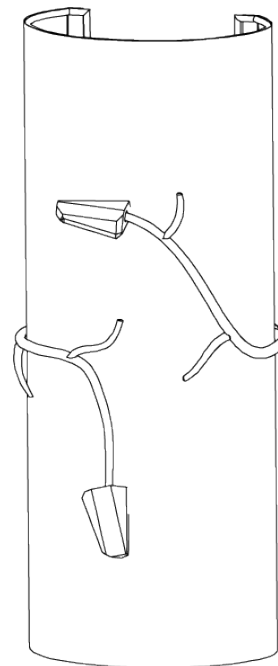

WIDTH

170mm | 6 3/4"

WIDTH WITH SHADE

170mm | 6 3/4"

CONSTRUCTED FROM

Forged steel with decorative finish and glass

WEIGHT

0.8 kg | 1.76 lbs

PROJECTION

105mm | 4 1/4"

RECOMMENDED SHADE

6.5" Open Back Oval

MAX WATTAGE

25W

LAMP

2 x 320lm (3w) LED G9 Capsule

VOLTAGE

220-240V

FLEX AND SWITCH

Nickel lampholder

FINISHES

1 Decayed Silver with Glass

2 White Gold with Glass

Blossom Wall Light

TWL48

HEIGHT
410mm | 16 1/4"

HEIGHT WITH SHADE
410mm | 16 1/4"

WIDTH
170mm | 6 3/4"

WIDTH WITH SHADE
170mm | 6 3/4"

© Porta Romana 2022

Dimensions and weights are provided as a guide. All Porta Romana Products are made by hand and variations can occur in some products. The products you are buying or marketing are exclusive designs belonging to Porta Romana. Please do not submit design sheets featuring our products to other manufacturing companies nor to other parties who might. Any manufacturer found to be reproducing Porta Romana products will be breaching copyright law and will be actively pursued