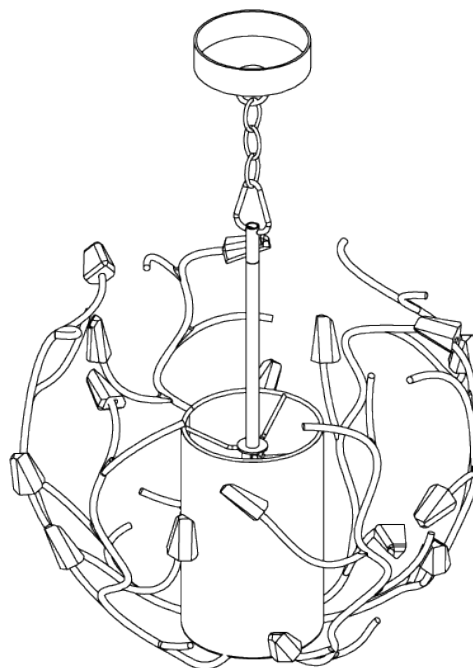

PORTA ROMANA

Blossom Ceiling Light Small without Shade

Decayed Gold

WIDTH
430mm | 17"

CONSTRUCTED FROM
Forged steel with decorative finish
and glass

RECOMMENDED SHADE
5.5" Cylinder

MINIMUM DROP
560mm | 22 1/4"

WEIGHT
2.2 kg | 4.84 lbs

MAX WATTAGE
40W

MAXIMUM DROP
1535mm | 60 1/2"

LAMP
1 x 450lm (5w) LED E14 Candle

DROPS AVAILABLE
1535mm / Custom

VOLTAGE
220-240V

FLEX AND SWITCH
Brass lampholder and Gold Silk flex

FINISHES

- 1 Decayed Silver
- 2 White Gold
- 3 Decayed Silver
- 4 White Gold

Blossom Ceiling Light Small without Shade

MCL18S

WIDTH
430mm | 17"

MINIMUM DROP
560mm | 22 1/4"

MAXIMUM DROP
1535mm | 60 1/2"

DROPS AVAILABLE
1535mm / Custom

CEILING ROSE DETAIL

© Porta Romana 2022

Dimensions and weights are provided as a guide. All Porta Romana Products are made by hand and variations can occur in some products. The products you are buying or marketing are exclusive designs belonging to Porta Romana. Please do not submit design sheets featuring our products to other manufacturing companies nor to other parties who might. Any manufacturer found to be reproducing Porta Romana products will be breaching copyright law and will be actively pursued