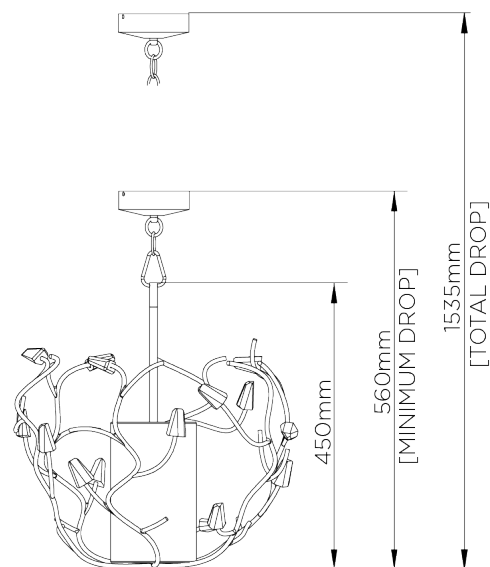

PORTA ROMANA

Blossom Ceiling Light Small without Shade

Decayed Gold

WIDTH
430mm | 17"

CONSTRUCTED FROM
Forged steel with decorative finish
and glass

RECOMMENDED SHADE
5.5" Cylinder

MINIMUM DROP
560mm | 22 1/4"

WEIGHT
2.2 kg | 4.84 lbs

MAX WATTAGE
40W

MAXIMUM DROP
1535mm | 60 1/2"

LAMP
1 x 450lm (5w) LED E14 Candle

DROPS AVAILABLE
1535mm / Custom

VOLTAGE
220-240V

FLEX AND SWITCH
Brass lampholder and Gold Silk flex

FINISHES

- 1 Decayed Silver
- 2 White Gold
- 3 Decayed Silver
- 4 White Gold

Blossom Ceiling Light Small without Shade

MCL18S

WIDTH
430mm | 17"

MINIMUM DROP
560mm | 22 1/4"

MAXIMUM DROP
1535mm | 60 1/2"

DROPS AVAILABLE
1535mm / Custom

CEILING ROSE DETAIL

© Porta Romana 2022

Dimensions and weights are provided as a guide. All Porta Romana Products are made by hand and variations can occur in some products. The products you are buying or marketing are exclusive designs belonging to Porta Romana. Please do not submit design sheets featuring our products to other manufacturing companies nor to other parties who might. Any manufacturer found to be reproducing Porta Romana products will be breaching copyright law and will be actively pursued