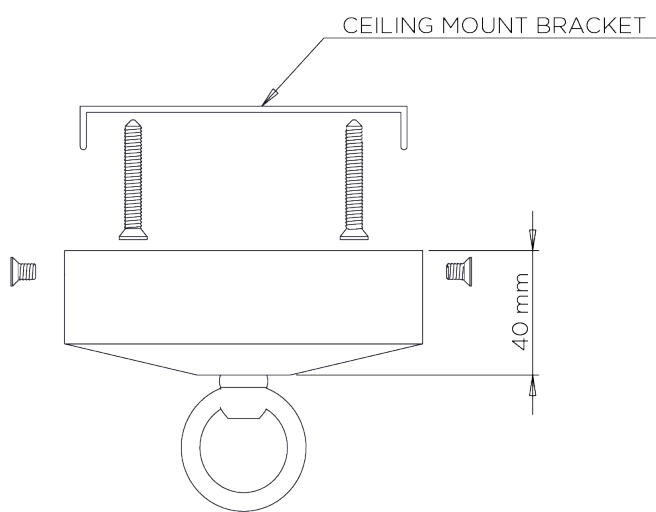

PORTA ROMANA

Blossom Ceiling Light Small without Shade

Decayed Gold

WIDTH
430mm | 17"

CONSTRUCTED FROM
Forged steel with decorative finish
and glass

RECOMMENDED SHADE
5.5" Cylinder

MINIMUM DROP
560mm | 22 1/4"

WEIGHT
2.2 kg | 4.84 lbs

MAX WATTAGE
40W

MAXIMUM DROP
1535mm | 60 1/2"

LAMP
1 x 450lm (5w) LED E14 Candle

DROPS AVAILABLE
1535mm / Custom

VOLTAGE
220-240V

FLEX AND SWITCH
Brass lampholder and Gold Silk flex

FINISHES

- 1 Decayed Silver
- 2 White Gold
- 3 Decayed Silver
- 4 White Gold

Blossom Ceiling Light Small without Shade

MCL18S

WIDTH
430mm | 17"

MINIMUM DROP
560mm | 22 1/4"

MAXIMUM DROP
1535mm | 60 1/2"

DROPS AVAILABLE
1535mm / Custom