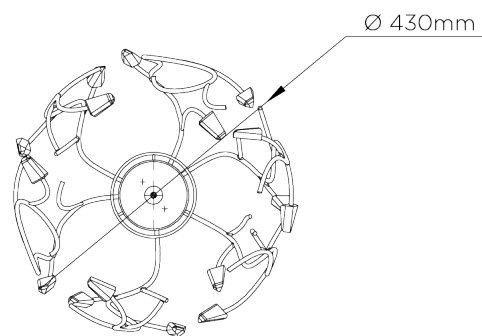

PORTA ROMANA

Blossom Ceiling Light Small without Shade

Decayed Gold

WIDTH
430mm | 17"

CONSTRUCTED FROM
Forged steel with decorative finish
and glass

RECOMMENDED SHADE
5.5" Cylinder

MINIMUM DROP
560mm | 22 1/4"

WEIGHT
2.2 kg | 4.84 lbs

MAX WATTAGE
40W

MAXIMUM DROP
1535mm | 60 1/2"

LAMP
1 x 450lm (5w) LED E14 Candle

DROPS AVAILABLE
1535mm / Custom

VOLTAGE
220-240V

FLEX AND SWITCH
Brass lampholder and Gold Silk flex

FINISHES

- 1 Decayed Silver
- 2 White Gold
- 3 Decayed Silver
- 4 White Gold

Blossom Ceiling Light Small without Shade

MCL18S

WIDTH
430mm | 17"

MINIMUM DROP
560mm | 22 1/4"

MAXIMUM DROP
1535mm | 60 1/2"

DROPS AVAILABLE
1535mm / Custom

CEILING ROSE DETAIL

© Porta Romana 2022

Dimensions and weights are provided as a guide. All Porta Romana Products are made by hand and variations can occur in some products. The products you are buying or marketing are exclusive designs belonging to Porta Romana. Please do not submit design sheets featuring our products to other manufacturing companies nor to other parties who might. Any manufacturer found to be reproducing Porta Romana products will be breaching copyright law and will be actively pursued