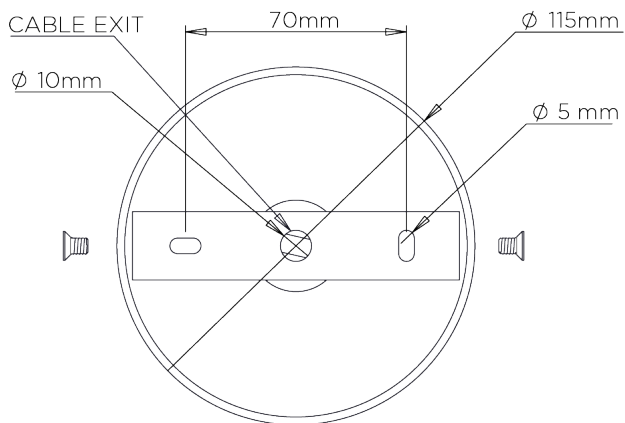

PORTA ROMANA

Blossom Ceiling Light Small without Shade

Decayed Gold

WIDTH
430mm | 17"

CONSTRUCTED FROM
Forged steel with decorative finish
and glass

RECOMMENDED SHADE
5.5" Cylinder

MINIMUM DROP
560mm | 22 1/4"

WEIGHT
2.2 kg | 4.84 lbs

MAX WATTAGE
40W

MAXIMUM DROP
1535mm | 60 1/2"

LAMP
1 x 450lm (5w) LED E14 Candle

DROPS AVAILABLE
1535mm / Custom

VOLTAGE
220-240V

FLEX AND SWITCH
Brass lampholder and Gold Silk flex

FINISHES

- 1 Decayed Silver
- 2 White Gold
- 3 Decayed Silver
- 4 White Gold

Blossom Ceiling Light Small without Shade

MCL18S

WIDTH
430mm | 17"

MINIMUM DROP
560mm | 22 1/4"

MAXIMUM DROP
1535mm | 60 1/2"

DROPS AVAILABLE
1535mm / Custom