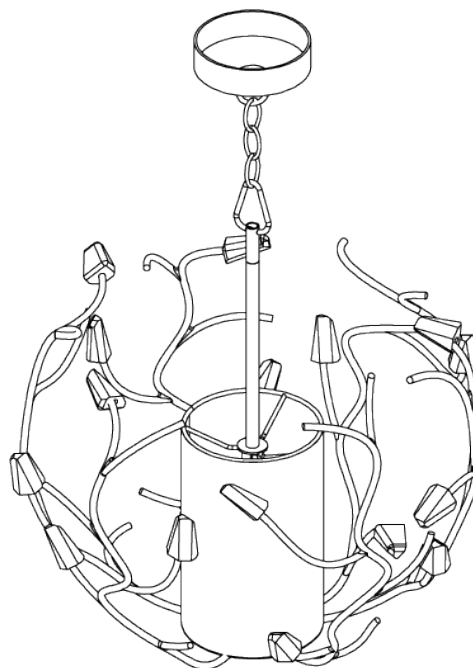

## Blossom Ceiling Light Small without Shade

Decayed Gold

**WIDTH**  
430mm | 17"

**CONSTRUCTED FROM**  
Forged steel with decorative finish and glass

**RECOMMENDED SHADE**  
5.5" Cylinder

**MINIMUM DROP**  
560mm | 22 1/4"

**WEIGHT**  
2.2 kg | 4.84 lbs

**MAX WATTAGE**  
40W

**MAXIMUM DROP**  
1535mm | 60 1/2"

**LAMP**  
1 x 450lm (5w) LED E14 Candle

**DROPS AVAILABLE**  
1535mm / Custom

**VOLTAGE**  
220-240V

**FLEX AND SWITCH**  
Nickel lampholder and Grey Silk flex

# Blossom Ceiling Light Small without Shade

MCL18S

WIDTH  
430mm | 17"

MINIMUM DROP  
560mm | 22 1/4"

MAXIMUM DROP  
1535mm | 60 1/2"

DROPS AVAILABLE  
1535mm / Custom

CEILING ROSE DETAIL

© Porta Romana 2022