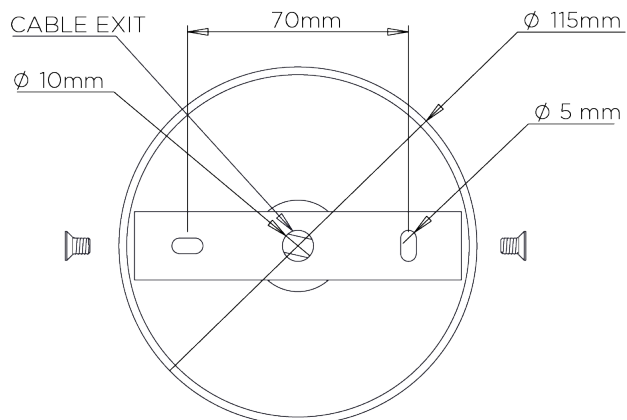

## Blossom Ceiling Light Small without Shade

Decayed Gold

**WIDTH**  
430mm | 17"

**CONSTRUCTED FROM**  
Forged steel with decorative finish and glass

**RECOMMENDED SHADE**  
5.5" Cylinder

**MINIMUM DROP**  
560mm | 22 1/4"

**WEIGHT**  
2.2 kg | 4.84 lbs

**MAX WATTAGE**  
40W

**MAXIMUM DROP**  
1535mm | 60 1/2"

**LAMP**  
1 x 450lm (5w) LED E14 Candle

**DROPS AVAILABLE**  
1535mm / Custom

**VOLTAGE**  
220-240V

**FLEX AND SWITCH**  
Nickel lampholder and Grey Silk flex

# Blossom Ceiling Light Small without Shade

MCL18S

WIDTH  
430mm | 17"

MINIMUM DROP  
560mm | 22 1/4"

MAXIMUM DROP  
1535mm | 60 1/2"

DROPS AVAILABLE  
1535mm / Custom

CEILING ROSE DETAIL

© Porta Romana 2022