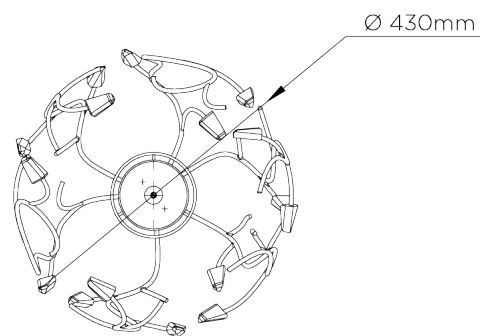

## Blossom Ceiling Light Small without Shade

Decayed Gold

**WIDTH**  
430mm | 17"

**CONSTRUCTED FROM**  
Forged steel with decorative finish and glass

**RECOMMENDED SHADE**  
5.5" Cylinder

**MINIMUM DROP**  
560mm | 22 1/4"

**WEIGHT**  
2.2 kg | 4.84 lbs

**MAX WATTAGE**  
40W

**MAXIMUM DROP**  
1535mm | 60 1/2"

**LAMP**  
1 x 450lm (5w) LED E14 Candle

**DROPS AVAILABLE**  
1535mm / Custom

**VOLTAGE**  
220-240V

**FLEX AND SWITCH**  
Nickel lampholder and Grey Silk flex

# Blossom Ceiling Light Small without Shade

MCL18S

WIDTH  
430mm | 17"

MINIMUM DROP  
560mm | 22 1/4"

MAXIMUM DROP  
1535mm | 60 1/2"

DROPS AVAILABLE  
1535mm / Custom

CEILING ROSE DETAIL

© Porta Romana 2022