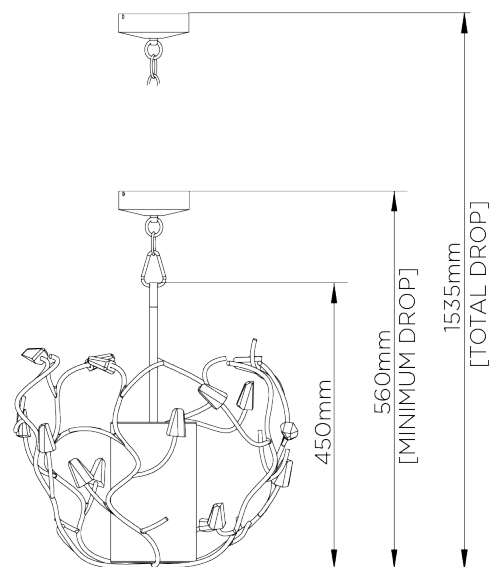

## Blossom Ceiling Light Small without Shade

Decayed Gold

**WIDTH**  
430mm | 17"

**CONSTRUCTED FROM**  
Forged steel with decorative finish and glass

**RECOMMENDED SHADE**  
5.5" Cylinder

**MINIMUM DROP**  
560mm | 22 1/4"

**WEIGHT**  
2.2 kg | 4.84 lbs

**MAX WATTAGE**  
40W

**MAXIMUM DROP**  
1535mm | 60 1/2"

**LAMP**  
1 x 450lm (5w) LED E14 Candle

**DROPS AVAILABLE**  
1535mm / Custom

**VOLTAGE**  
220-240V

**FLEX AND SWITCH**  
Nickel lampholder and Grey Silk flex

# Blossom Ceiling Light Small without Shade

MCL18S

WIDTH  
430mm | 17"

MINIMUM DROP  
560mm | 22 1/4"

MAXIMUM DROP  
1535mm | 60 1/2"

DROPS AVAILABLE  
1535mm / Custom

CEILING ROSE DETAIL

© Porta Romana 2022