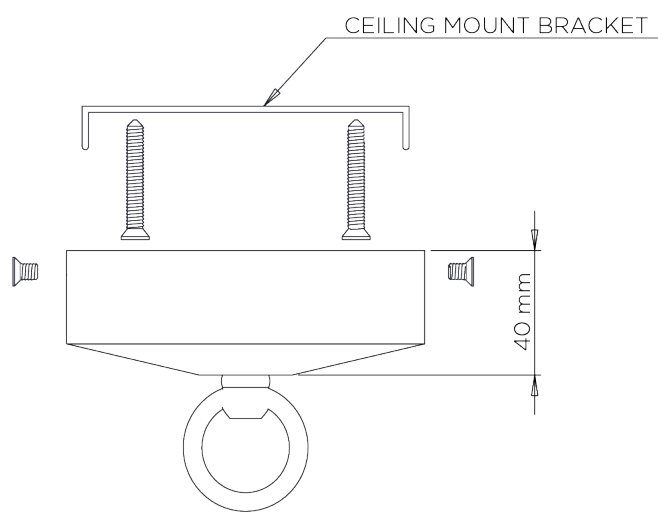

## Blossom Ceiling Light Small without Shade

Decayed Gold

**WIDTH**  
430mm | 17"

**CONSTRUCTED FROM**  
Forged steel with decorative finish and glass

**RECOMMENDED SHADE**  
5.5" Cylinder

**MINIMUM DROP**  
560mm | 22 1/4"

**WEIGHT**  
2.2 kg | 4.84 lbs

**MAX WATTAGE**  
40W

**MAXIMUM DROP**  
1535mm | 60 1/2"

**LAMP**  
1 x 450lm (5w) LED E14 Candle

**DROPS AVAILABLE**  
1535mm / Custom

**VOLTAGE**  
220-240V

**FLEX AND SWITCH**  
Nickel lampholder and Grey Silk flex

# Blossom Ceiling Light Small without Shade

MCL18S

WIDTH  
430mm | 17"

MINIMUM DROP  
560mm | 22 1/4"

MAXIMUM DROP  
1535mm | 60 1/2"

DROPS AVAILABLE  
1535mm / Custom

CEILING ROSE DETAIL

© Porta Romana 2022