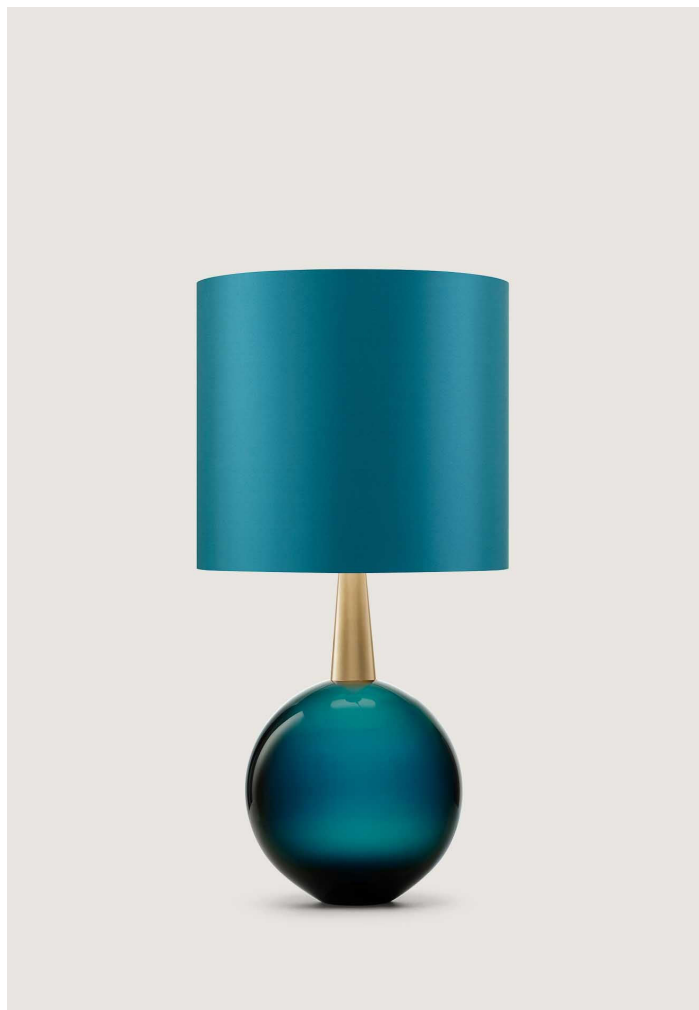

PORTA ROMANA

Bishop Lamp

GLB79 | Azure

Azure shown with 13" Low Hat in Teal Satin with Brass collar

HEIGHT
410mm | 16 1/4"

CONSTRUCTED FROM
Blown glass and turned brass or
nickel plated brass

RECOMMENDED SHADE
13" Low Hat

HEIGHT WITH SHADE
660mm | 26"

WEIGHT
5.3 kg | 11.66 lbs

MAX WATTAGE
100W

WIDTH
225mm | 9"

LAMP
1 x 700lm (8w) LED E27 GLS

WIDTH WITH SHADE
330mm | 13"

VOLTAGE
220-240V

FLEX AND SWITCH
Brass lampholder and Charcoal flex,
with Charcoal inline switch

Finishes

- 1 Azure
- 2 Alabaster
- 3 Cedar
- 4 Egg Yolk
- 5 Forest
- 6 Olive