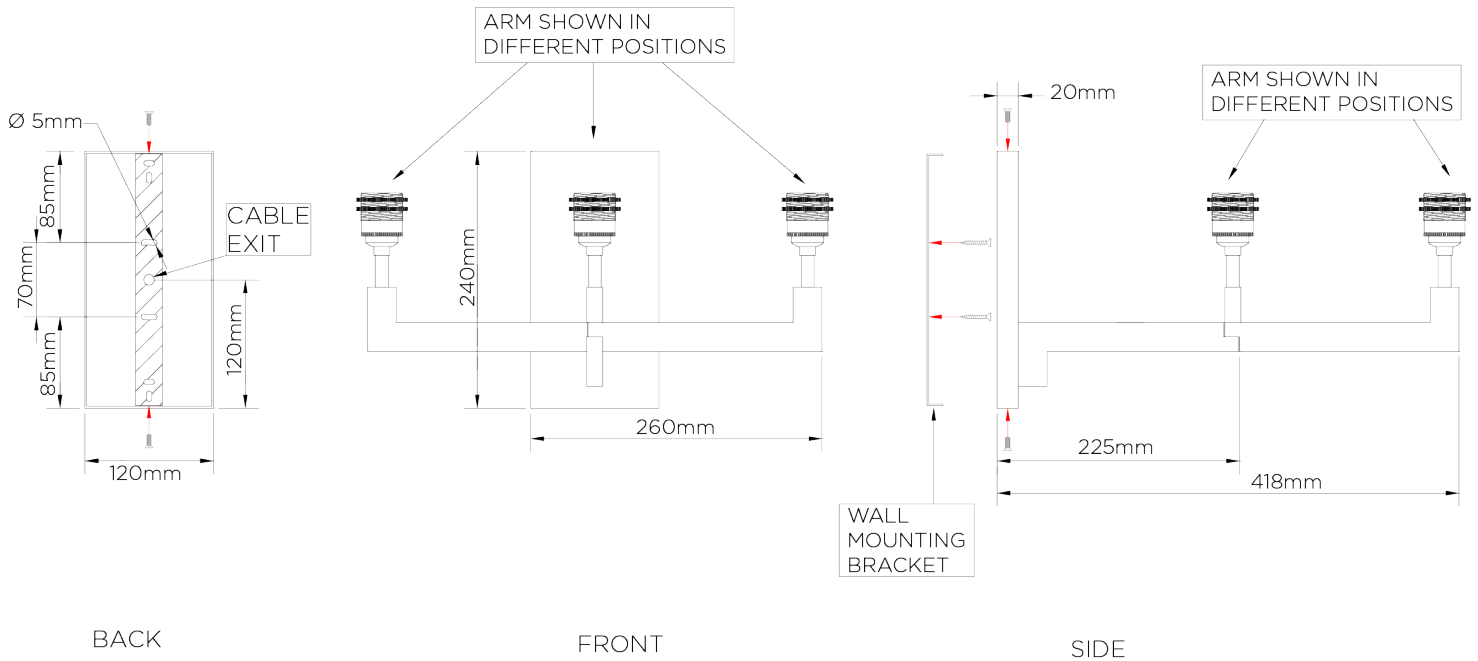

## Bentley Wall Light

SWL08 | Polished Brass

Polished Brass shown with 10" Gathered Empire in Putty

HEIGHT  
240mm | 9 1/2"

CONSTRUCTED FROM  
Cast patinated or nickel plated brass 10" Empire

RECOMMENDED SHADE

HEIGHT WITH SHADE  
350mm | 14"

WEIGHT  
1.6 kg | 3.52 lbs

MAX WATTAGE  
100W

WIDTH  
260mm | 10 1/4"

PROJECTION  
540mm | 21 1/2"

LAMP  
1 x 700lm (8w) LED E27 GLS

WIDTH WITH SHADE  
368mm | 14 1/2"

VOLTAGE  
220-240V

# Bentley Wall Light

SWL08

HEIGHT  
240mm | 9 1/2"

HEIGHT WITH SHADE  
350mm | 14"

WIDTH  
260mm | 10 1/4"

WIDTH WITH SHADE  
368mm | 14 1/2"

© Porta Romana 2022

Dimensions and weights are provided as a guide. All Porta Romana Products are made by hand and variations can occur in some products. The products you are buying or marketing are exclusive designs belonging to Porta Romana. Please do not submit design sheets featuring our products to other manufacturing companies nor to other parties who might. Any manufacturer found to be reproducing Porta Romana products will be breaching copyright law and will be actively pursued