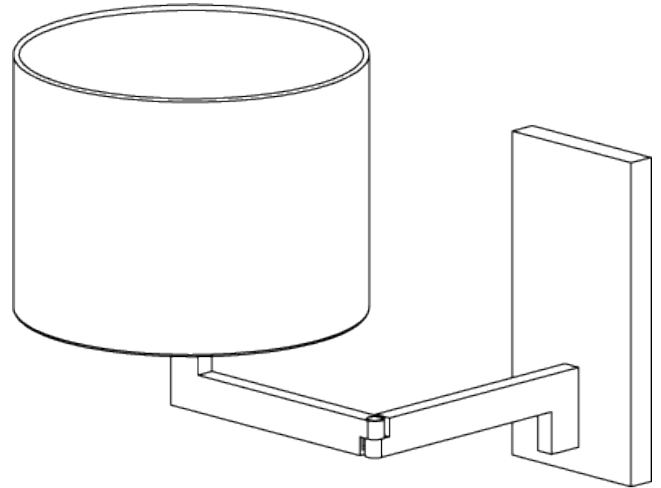

## Bentley Wall Light

SWL08 | Polished Brass

Polished Brass shown with 10" Gathered Empire in Putty

HEIGHT  
240mm | 9 1/2"

CONSTRUCTED FROM  
Cast patinated or nickel plated brass 10" Empire

RECOMMENDED SHADE

HEIGHT WITH SHADE  
350mm | 14"

WEIGHT  
1.6 kg | 3.52 lbs

MAX WATTAGE  
100W

WIDTH  
260mm | 10 1/4"

PROJECTION  
540mm | 21 1/2"

LAMP  
1 x 700lm (8w) LED E27 GLS

WIDTH WITH SHADE  
368mm | 14 1/2"

VOLTAGE  
220-240V

# Bentley Wall Light

SWL08

HEIGHT  
240mm | 9 1/2"

HEIGHT WITH SHADE  
350mm | 14"

WIDTH  
260mm | 10 1/4"

WIDTH WITH SHADE  
368mm | 14 1/2"

© Porta Romana 2022

Dimensions and weights are provided as a guide. All Porta Romana Products are made by hand and variations can occur in some products. The products you are buying or marketing are exclusive designs belonging to Porta Romana. Please do not submit design sheets featuring our products to other manufacturing companies nor to other parties who might. Any manufacturer found to be reproducing Porta Romana products will be breaching copyright law and will be actively pursued