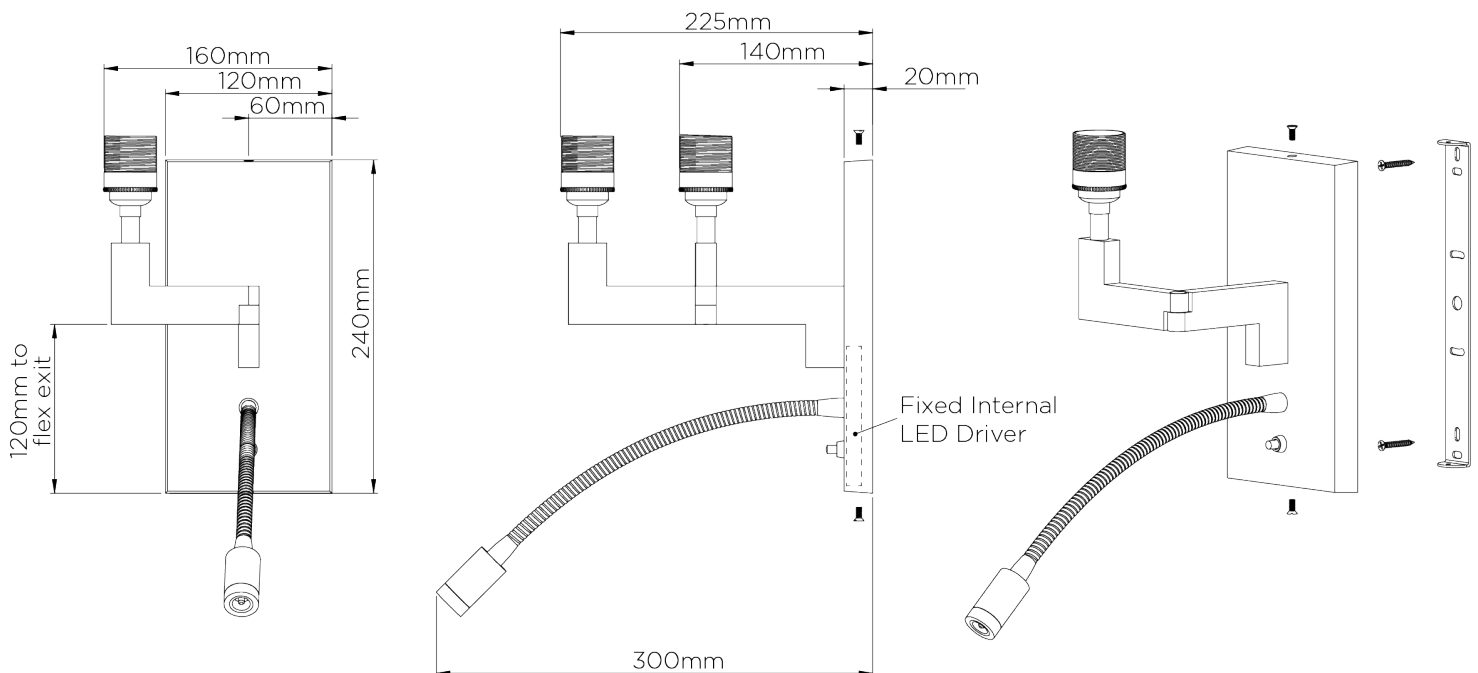

PORTA ROMANA

Bedside Wall Light

SWL05 | Polished Brass

Polished Brass shown with 7" Bongo in Oat linen

HEIGHT 240mm 9 1/2"	CONSTRUCTED FROM Cast patinated or nickel plated brass	RECOMMENDED SHADE 7" Bongo
HEIGHT WITH SHADE 342mm 13 1/2"	WEIGHT 1.7 kg 3.74 lbs	MAX WATTAGE 25W
WIDTH 160mm 6 1/2"	PROJECTION 300mm 12"	LAMP 1 x 450lm (5w) LED E14 Candle + LED Supplied fitted
WIDTH WITH SHADE 267mm 10 3/4"		VOLTAGE 220-240V
		FLEX AND SWITCH Brass lampholder
FINISHES 1 Gunmetal 2 Polished Brass		

Bedside Wall Light

SWL05

HEIGHT
240mm | 9 1/2"

HEIGHT WITH SHADE
342mm | 13 1/2"

WIDTH
160mm | 6 1/2"

WIDTH WITH SHADE
267mm | 10 3/4"

© Porta Romana 2022

Dimensions and weights are provided as a guide. All Porta Romana Products are made by hand and variations can occur in some products. The products you are buying or marketing are exclusive designs belonging to Porta Romana. Please do not submit design sheets featuring our products to other manufacturing companies nor to other parties who might. Any manufacturer found to be reproducing Porta Romana products will be breaching copyright law and will be actively pursued