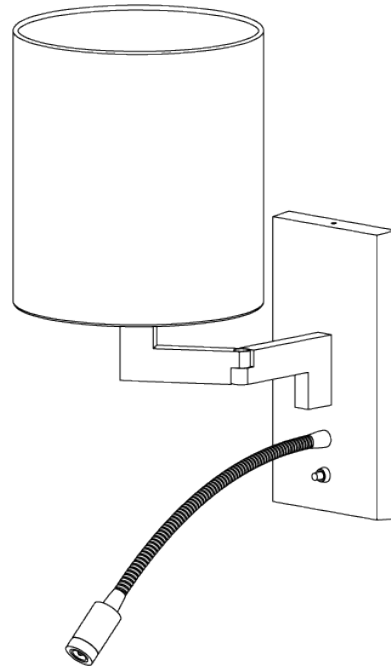

PORTA ROMANA

Bedside Wall Light

SWL05 | Polished Brass

Polished Brass shown with 7" Bongo in Oat linen

HEIGHT 240mm 9 1/2"	CONSTRUCTED FROM Cast patinated or nickel plated brass	RECOMMENDED SHADE 7" Bongo
HEIGHT WITH SHADE 342mm 13 1/2"	WEIGHT 1.7 kg 3.74 lbs	MAX WATTAGE 25W
WIDTH 160mm 6 1/2"	PROJECTION 300mm 12"	LAMP 1 x 450lm (5w) LED E14 Candle + LED Supplied fitted
WIDTH WITH SHADE 267mm 10 3/4"		VOLTAGE 220-240V
		FLEX AND SWITCH Brass lampholder
FINISHES 1 Gunmetal 2 Polished Brass		

Bedside Wall Light

SWL05

HEIGHT
240mm | 9 1/2"

HEIGHT WITH SHADE
342mm | 13 1/2"

WIDTH
160mm | 6 1/2"

WIDTH WITH SHADE
267mm | 10 3/4"

© Porta Romana 2022

Dimensions and weights are provided as a guide. All Porta Romana Products are made by hand and variations can occur in some products. The products you are buying or marketing are exclusive designs belonging to Porta Romana. Please do not submit design sheets featuring our products to other manufacturing companies nor to other parties who might. Any manufacturer found to be reproducing Porta Romana products will be breaching copyright law and will be actively pursued