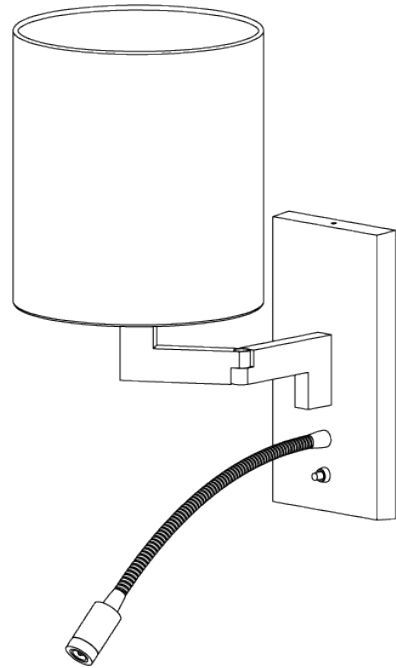

## Bedside Wall Light

SWL05 | Gunmetal

Gunmetal shown with 10" Slim Oval in Putty Silk

|   |  |   |
|---|--|---|
| <b>HEIGHT</b><br>240mm   9 1/2"                   | <b>CONSTRUCTED FROM</b><br>Cast patinated or nickel plated brass | <b>RECOMMENDED SHADE</b><br>7" Bongo                                  |
| <b>HEIGHT WITH SHADE</b><br>342mm   13 1/2"       | <b>WEIGHT</b><br>1.7 kg   3.74 lbs                               | <b>MAX WATTAGE</b><br>25W   |
| <b>WIDTH</b><br>160mm   6 1/2"                    | <b>PROJECTION</b><br>300mm   12"                                 | <b>LAMP</b><br>1 x 450lm (5w) LED E14 Candle + LED<br>Supplied fitted |
| <b>WIDTH WITH SHADE</b><br>267mm   10 3/4"        |  | <b>VOLTAGE</b><br>220-240V  |
|   |  | <b>FLEX AND SWITCH</b><br>Bronze lampholder                           |
| <hr/>   |  |   |
| <b>FINISHES</b><br>1 Gunmetal<br>2 Polished Brass |  |   |

# Bedside Wall Light

SWL05

HEIGHT  
240mm | 9 1/2"

HEIGHT WITH SHADE  
342mm | 13 1/2"

WIDTH  
160mm | 6 1/2"

WIDTH WITH SHADE  
267mm | 10 3/4"

© Porta Romana 2022

Dimensions and weights are provided as a guide. All Porta Romana Products are made by hand and variations can occur in some products. The products you are buying or marketing are exclusive designs belonging to Porta Romana. Please do not submit design sheets featuring our products to other manufacturing companies nor to other parties who might. Any manufacturer found to be reproducing Porta Romana products will be breaching copyright law and will be actively pursued