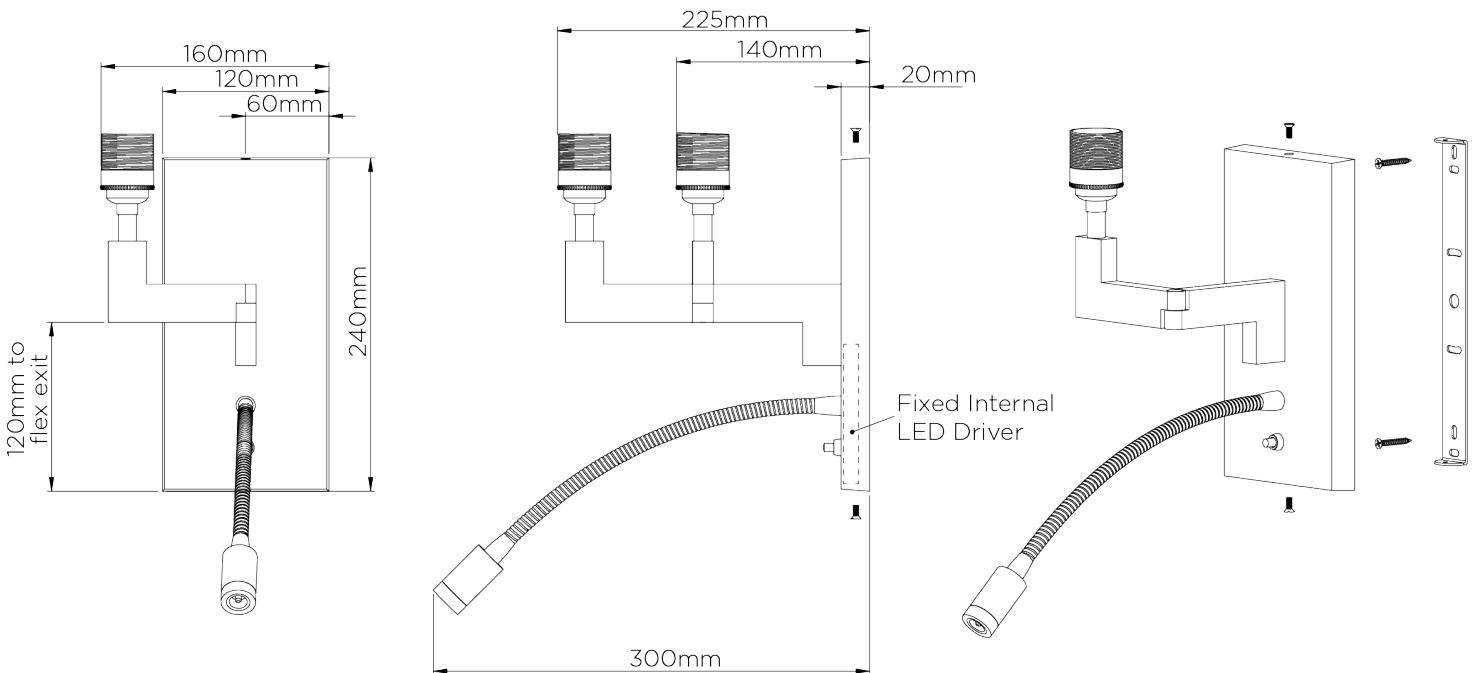

## Bedside Wall Light

SWL05 | Gunmetal

Gunmetal shown with 10" Slim Oval in Putty Silk

|   |  |   |
|---|--|---|
| <b>HEIGHT</b><br>240mm   9 1/2"                   | <b>CONSTRUCTED FROM</b><br>Cast patinated or nickel plated brass | <b>RECOMMENDED SHADE</b><br>7" Bongo                                  |
| <b>HEIGHT WITH SHADE</b><br>342mm   13 1/2"       | <b>WEIGHT</b><br>1.7 kg   3.74 lbs                               | <b>MAX WATTAGE</b><br>25W   |
| <b>WIDTH</b><br>160mm   6 1/2"                    | <b>PROJECTION</b><br>300mm   12"                                 | <b>LAMP</b><br>1 x 450lm (5w) LED E14 Candle + LED<br>Supplied fitted |
| <b>WIDTH WITH SHADE</b><br>267mm   10 3/4"        |  | <b>VOLTAGE</b><br>220-240V  |
|   |  | <b>FLEX AND SWITCH</b><br>Bronze lampholder                           |
| <hr/>   |  |   |
| <b>FINISHES</b><br>1 Gunmetal<br>2 Polished Brass |  |   |

# Bedside Wall Light

SWL05

HEIGHT  
240mm | 9 1/2"

HEIGHT WITH SHADE  
342mm | 13 1/2"

WIDTH  
160mm | 6 1/2"

WIDTH WITH SHADE  
267mm | 10 3/4"

© Porta Romana 2022

Dimensions and weights are provided as a guide. All Porta Romana Products are made by hand and variations can occur in some products. The products you are buying or marketing are exclusive designs belonging to Porta Romana. Please do not submit design sheets featuring our products to other manufacturing companies nor to other parties who might. Any manufacturer found to be reproducing Porta Romana products will be breaching copyright law and will be actively pursued