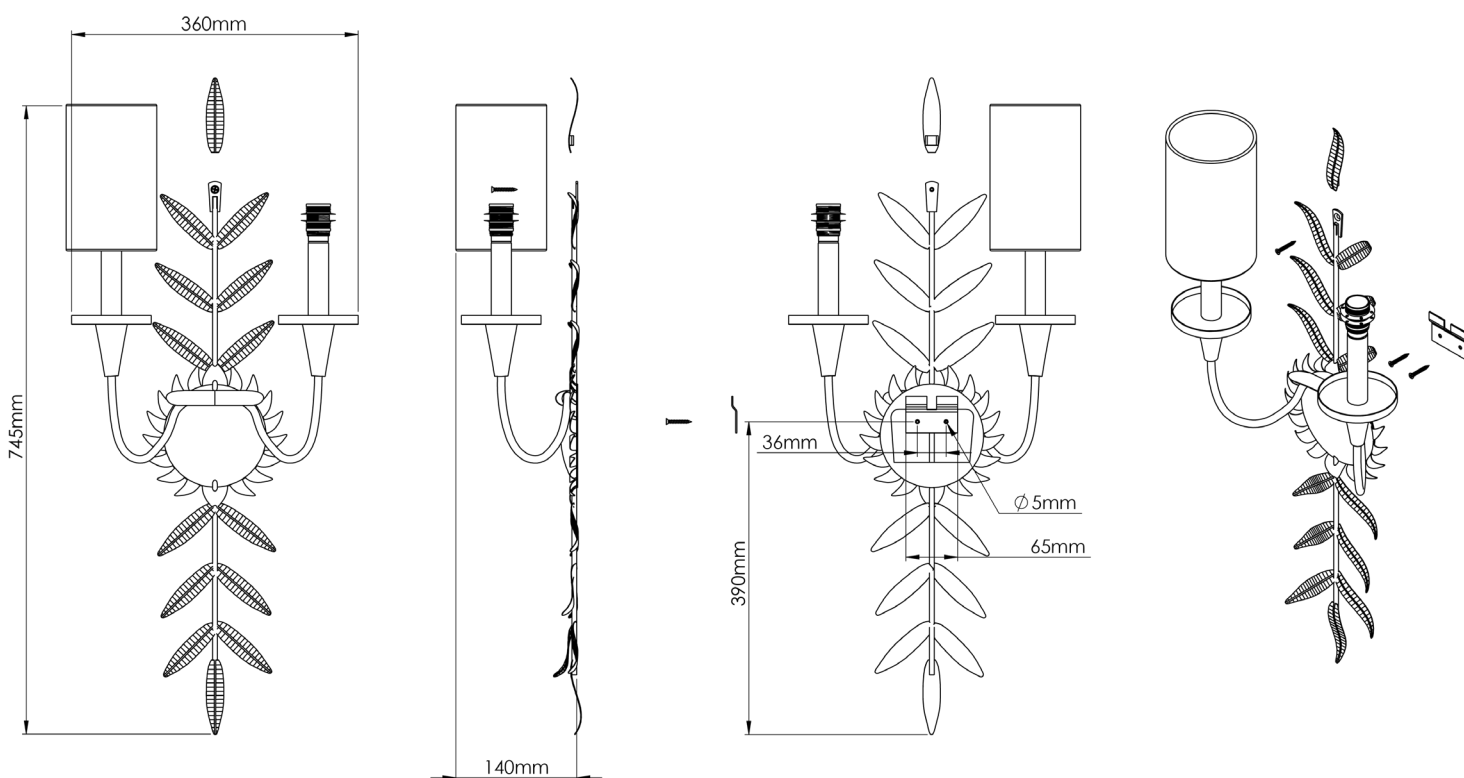

PORTA ROMANA

Beatrice Wall Light

TWL74 | Verdigris

Verdigris shown with 5" Tall Empire in Natural Linen

HEIGHT
745mm | 29 1/2"

CONSTRUCTED FROM
Copper with decorative finish

RECOMMENDED SHADE
5" Tall Empire

HEIGHT WITH SHADE
790mm | 31 1/4"

WEIGHT
1.4 kg | 3.08 lbs

MAX WATTAGE
2 x 25W

WIDTH
360mm | 14 1/4"

PROJECTION
140mm | 5 3/4"

LAMP
2 x 450lm (5w) LED E14 Candle

WIDTH WITH SHADE
365mm | 14 1/2"

VOLTAGE
220-240V

FLEX AND SWITCH
Bronze lampholder

FINISHES

- 1 Venetian Gold
- 2 Venetian Silver
- 3 Verdigris

Beatrice Wall Light

TWL74

HEIGHT
745mm | 29 1/2"

HEIGHT WITH SHADE
790mm | 31 1/4"

WIDTH
360mm | 14 1/4"

WIDTH WITH SHADE
365mm | 14 1/2"

© Porta Romana 2022

Dimensions and weights are provided as a guide. All Porta Romana Products are made by hand and variations can occur in some products. The products you are buying or marketing are exclusive designs belonging to Porta Romana. Please do not submit design sheets featuring our products to other manufacturing companies nor to other parties who might. Any manufacturer found to be reproducing Porta Romana products will be breaching copyright law and will be actively pursued