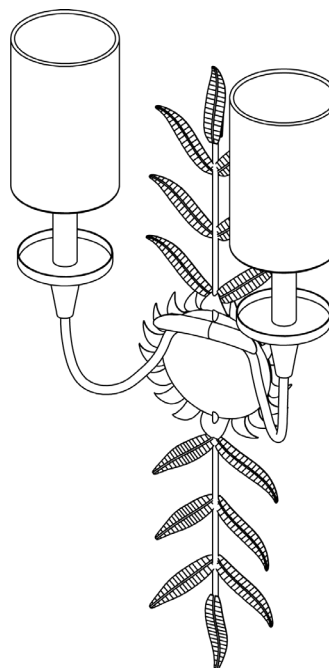

PORTA ROMANA

Beatrice Wall Light

TWL74 | Verdigris

Verdigris shown with 5" Tall Empire in Natural Linen

HEIGHT
745mm | 29 1/2"

CONSTRUCTED FROM
Copper with decorative finish

RECOMMENDED SHADE
5" Tall Empire

HEIGHT WITH SHADE
790mm | 31 1/4"

WEIGHT
1.4 kg | 3.08 lbs

MAX WATTAGE
2 x 25W

WIDTH
360mm | 14 1/4"

PROJECTION
140mm | 5 3/4"

LAMP
2 x 450lm (5w) LED E14 Candle

WIDTH WITH SHADE
365mm | 14 1/2"

VOLTAGE
220-240V

FLEX AND SWITCH
Bronze lampholder

FINISHES

- 1 Venetian Gold
- 2 Venetian Silver
- 3 Verdigris

Beatrice Wall Light

TWL74

HEIGHT
745mm | 29 1/2"

HEIGHT WITH SHADE
790mm | 31 1/4"

WIDTH
360mm | 14 1/4"

WIDTH WITH SHADE
365mm | 14 1/2"

© Porta Romana 2022

Dimensions and weights are provided as a guide. All Porta Romana Products are made by hand and variations can occur in some products. The products you are buying or marketing are exclusive designs belonging to Porta Romana. Please do not submit design sheets featuring our products to other manufacturing companies nor to other parties who might. Any manufacturer found to be reproducing Porta Romana products will be breaching copyright law and will be actively pursued