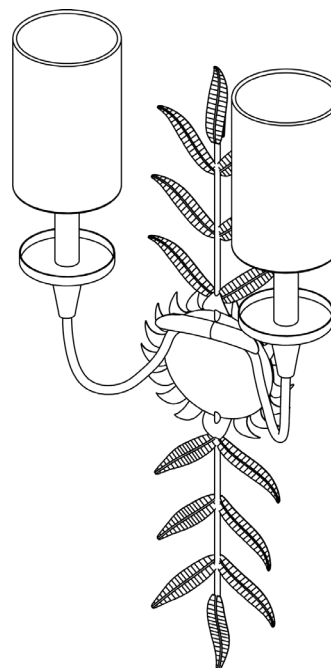

PORTA ROMANA

Beatrice Wall Light

TWL74 | Venetian Silver

Venetian Silver shown with 5.5" Top Hat in Peat Satin (Candle Version)

HEIGHT
745mm | 29 1/2"

CONSTRUCTED FROM
Copper with decorative finish

RECOMMENDED SHADE
5.5" Fez

HEIGHT WITH SHADE
790mm | 31 1/4"

WEIGHT
1.4 kg | 3.08 lbs

MAX WATTAGE
25W

WIDTH
360mm | 14 1/4"

PROJECTION
140mm | 5 3/4"

LAMP
2 x 450lm (5w) LED E14 Candle

WIDTH WITH SHADE
365mm | 14 1/2"

VOLTAGE
220-240V

FLEX AND SWITCH
Nickel lampholder

FINISHES

- 1 Venetian Gold
- 2 Venetian Silver
- 3 Verdigris

Beatrice Wall Light

TWL74

HEIGHT
745mm | 29 1/2"

HEIGHT WITH SHADE
790mm | 31 1/4"

WIDTH
360mm | 14 1/4"

WIDTH WITH SHADE
365mm | 14 1/2"

© Porta Romana 2022

Dimensions and weights are provided as a guide. All Porta Romana Products are made by hand and variations can occur in some products. The products you are buying or marketing are exclusive designs belonging to Porta Romana. Please do not submit design sheets featuring our products to other manufacturing companies nor to other parties who might. Any manufacturer found to be reproducing Porta Romana products will be breaching copyright law and will be actively pursued