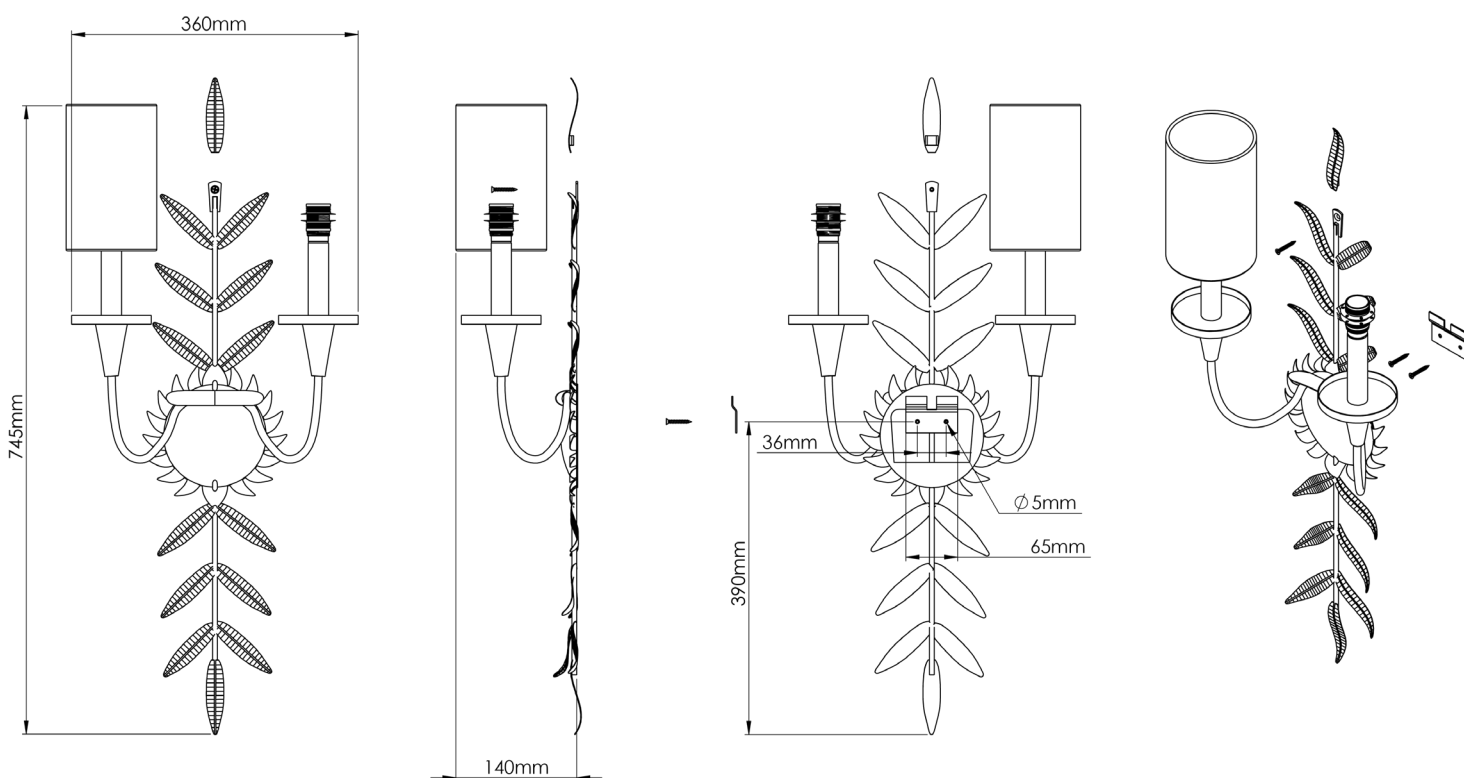

PORTA ROMANA

Beatrice Wall Light

TWL74 | Venetian Silver

Venetian Silver shown with 5.5" Top Hat in Peat Satin (Candle Version)

HEIGHT
745mm | 29 1/2"

CONSTRUCTED FROM
Copper with decorative finish

RECOMMENDED SHADE
5.5" Fez

HEIGHT WITH SHADE
790mm | 31 1/4"

WEIGHT
1.4 kg | 3.08 lbs

MAX WATTAGE
25W

WIDTH
360mm | 14 1/4"

PROJECTION
140mm | 5 3/4"

LAMP
2 x 450lm (5w) LED E14 Candle

WIDTH WITH SHADE
365mm | 14 1/2"

VOLTAGE
220-240V

FLEX AND SWITCH
Nickel lampholder

FINISHES

- 1 Venetian Gold
- 2 Venetian Silver
- 3 Verdigris

Beatrice Wall Light

TWL74

HEIGHT
745mm | 29 1/2"

HEIGHT WITH SHADE
790mm | 31 1/4"

WIDTH
360mm | 14 1/4"

WIDTH WITH SHADE
365mm | 14 1/2"

© Porta Romana 2022

Dimensions and weights are provided as a guide. All Porta Romana Products are made by hand and variations can occur in some products. The products you are buying or marketing are exclusive designs belonging to Porta Romana. Please do not submit design sheets featuring our products to other manufacturing companies nor to other parties who might. Any manufacturer found to be reproducing Porta Romana products will be breaching copyright law and will be actively pursued