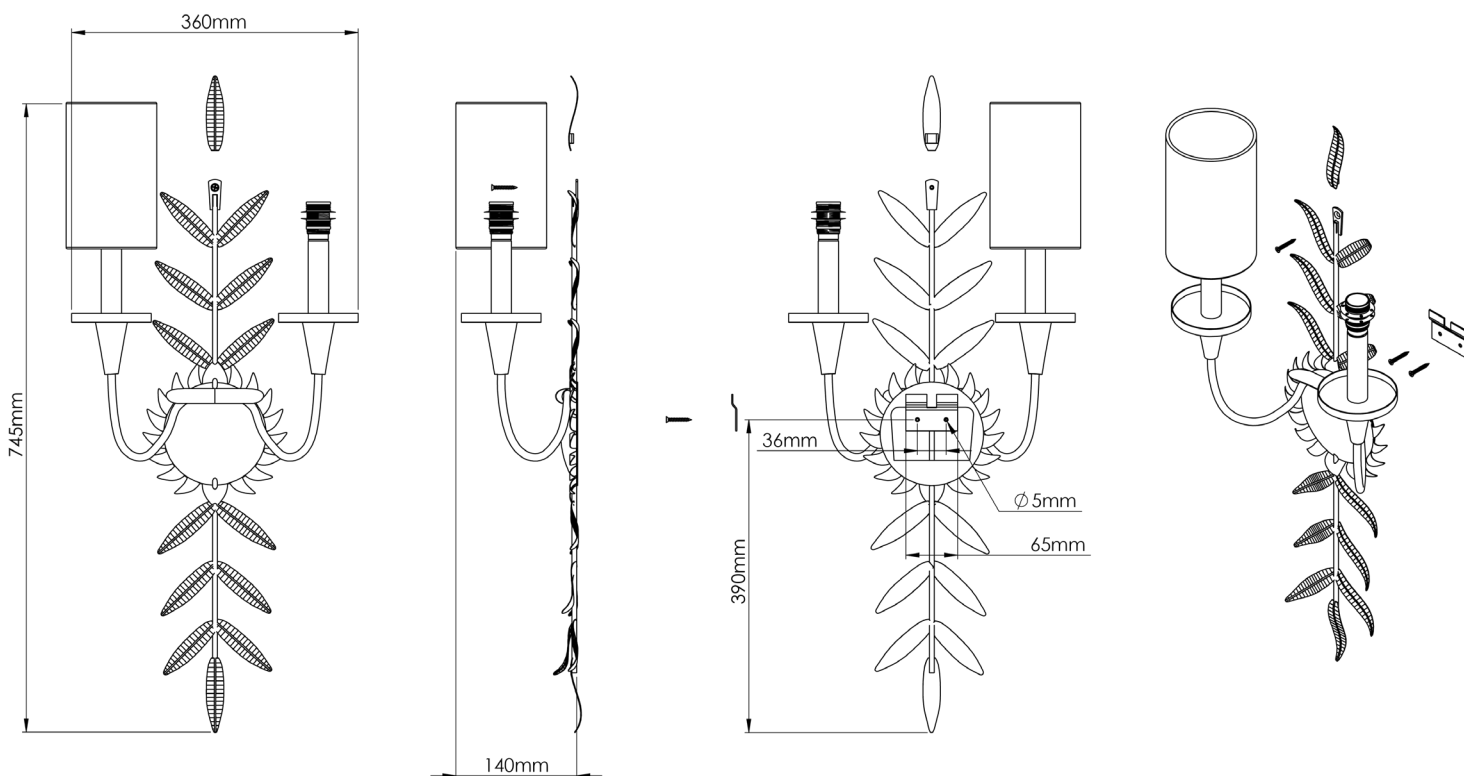

PORTA ROMANA

Beatrice Wall Light

TWL74 | Venetian Gold

Venetian Gold shown with 5.5" Fez in Natural Linen (Candle Version)

HEIGHT
745mm | 29 1/2"

CONSTRUCTED FROM
Copper with decorative finish

RECOMMENDED SHADE
5.5" Fez

HEIGHT WITH SHADE
790mm | 31 1/4"

WEIGHT
1.4 kg | 3.08 lbs

MAX WATTAGE
25W

WIDTH
360mm | 14 1/4"

PROJECTION
140mm | 5 3/4"

LAMP
2 x 450lm (5w) LED E14 Candle

WIDTH WITH SHADE
365mm | 14 1/2"

VOLTAGE
220-240V

FLEX AND SWITCH
Brass lampholder

FINISHES

- 1 Venetian Gold
- 2 Venetian Silver
- 3 Verdigris

Beatrice Wall Light

TWL74

HEIGHT
745mm | 29 1/2"

HEIGHT WITH SHADE
790mm | 31 1/4"

WIDTH
360mm | 14 1/4"

WIDTH WITH SHADE
365mm | 14 1/2"

© Porta Romana 2022

Dimensions and weights are provided as a guide. All Porta Romana Products are made by hand and variations can occur in some products. The products you are buying or marketing are exclusive designs belonging to Porta Romana. Please do not submit design sheets featuring our products to other manufacturing companies nor to other parties who might. Any manufacturer found to be reproducing Porta Romana products will be breaching copyright law and will be actively pursued