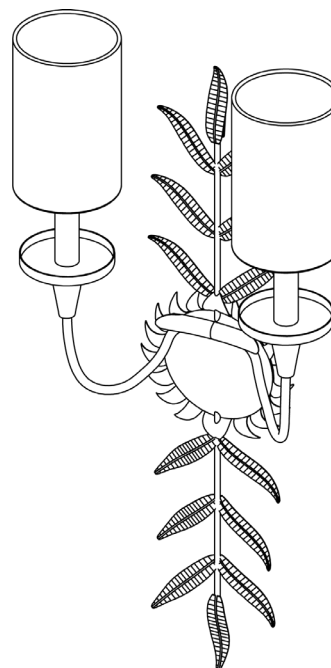

PORTA ROMANA

Beatrice Wall Light

TWL74 | Venetian Gold

Venetian Gold shown with 5.5" Fez in Natural Linen (Candle Version)

HEIGHT
745mm | 29 1/2"

CONSTRUCTED FROM
Copper with decorative finish

RECOMMENDED SHADE
5.5" Fez

HEIGHT WITH SHADE
790mm | 31 1/4"

WEIGHT
1.4 kg | 3.08 lbs

MAX WATTAGE
25W

WIDTH
360mm | 14 1/4"

PROJECTION
140mm | 5 3/4"

LAMP
2 x 450lm (5w) LED E14 Candle

WIDTH WITH SHADE
365mm | 14 1/2"

VOLTAGE
220-240V

FLEX AND SWITCH
Brass lampholder

FINISHES

- 1 Venetian Gold
- 2 Venetian Silver
- 3 Verdigris

Beatrice Wall Light

TWL74

HEIGHT
745mm | 29 1/2"

HEIGHT WITH SHADE
790mm | 31 1/4"

WIDTH
360mm | 14 1/4"

WIDTH WITH SHADE
365mm | 14 1/2"

© Porta Romana 2022

Dimensions and weights are provided as a guide. All Porta Romana Products are made by hand and variations can occur in some products. The products you are buying or marketing are exclusive designs belonging to Porta Romana. Please do not submit design sheets featuring our products to other manufacturing companies nor to other parties who might. Any manufacturer found to be reproducing Porta Romana products will be breaching copyright law and will be actively pursued