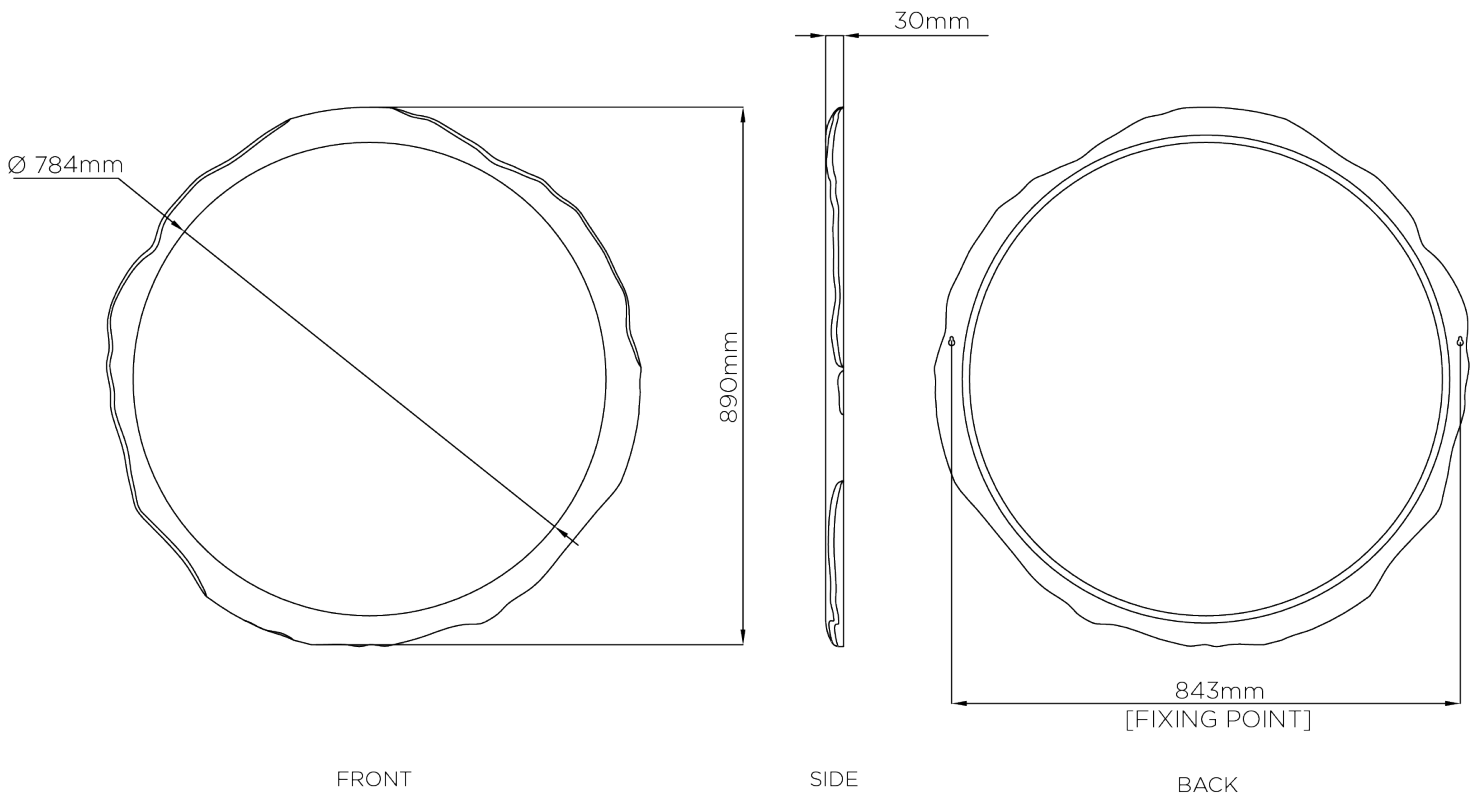

## Bark Mirror

WM49 | Burnt Wood

Burnt Wood with Mirror glass

DEPTH  
30mm | 1 1/4"

CONSTRUCTED FROM  
Cast composite with decorative  
finish

DIAMETER  
885mm | 35"

FINISHES  
1 Antique Bronze  
2 Burnt Wood

# Bark Mirror

WM49

DEPTH  
30mm | 1 1/4"

DIAMETER  
885mm | 35"

It is not recommended to pre-drill holes for wall fixings (this is due to the hand-made nature of each piece)

© Porta Romana 2022

Dimensions and weights are provided as a guide. All Porta Romana Products are made by hand and variations can occur in some products. The products you are buying or marketing are exclusive designs belonging to Porta Romana. Please do not submit design sheets featuring our products to other manufacturing companies nor to other parties who might. Any manufacturer found to be reproducing Porta Romana products will be breaching copyright law and will be actively pursued