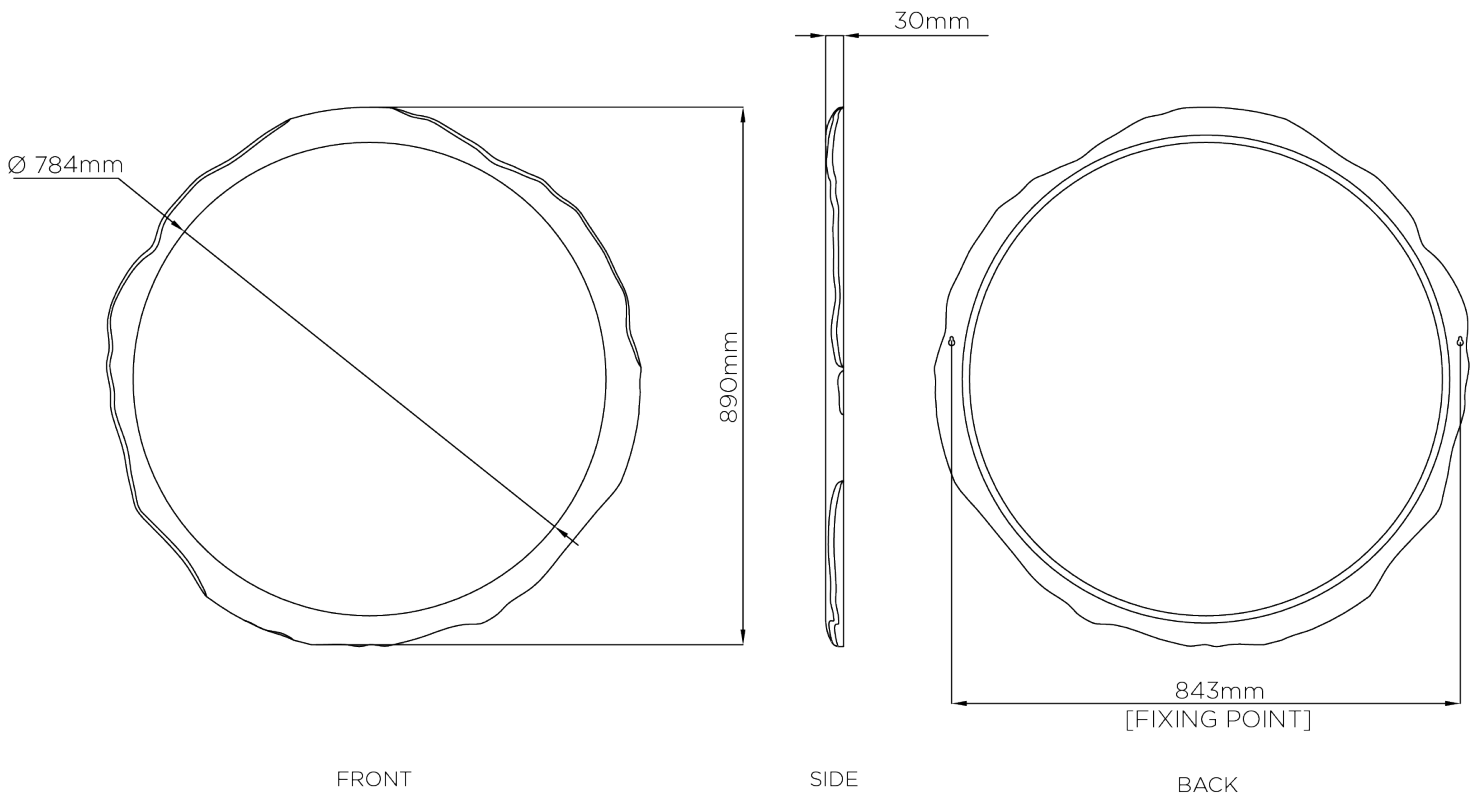

PORTA ROMANA

Bark Mirror

WM49 | Antique Bronze

Antique Bronze

DEPTH
30mm | 1 1/4"

CONSTRUCTED FROM
Cast composite with decorative
finish

DIAMETER
885mm | 35"

FINISHES
1 Antique Bronze
2 Burnt Wood

Bark Mirror

WM49

DEPTH
30mm | 1 1/4"

DIAMETER
885mm | 35"

It is not recommended to pre-drill holes for wall fixings (this is due to the hand-made nature of each piece)

© Porta Romana 2022

Dimensions and weights are provided as a guide. All Porta Romana Products are made by hand and variations can occur in some products. The products you are buying or marketing are exclusive designs belonging to Porta Romana. Please do not submit design sheets featuring our products to other manufacturing companies nor to other parties who might. Any manufacturer found to be reproducing Porta Romana products will be breaching copyright law and will be actively pursued