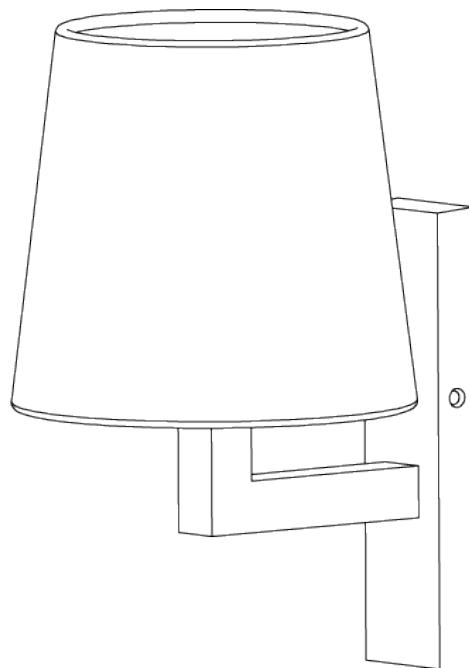

PORTA ROMANA

Baby Library Wall Light

SWL07 | Nickel

Nickel shown with 5.5" Fez in Natural Linen

HEIGHT
160mm | 6 1/2"

CONSTRUCTED FROM
Cast patinated or nickel plated brass 5.5" Fez

RECOMMENDED SHADE

HEIGHT WITH SHADE
240mm | 9 1/2"

WEIGHT
0.5 kg | 1.1 lbs

MAX WATTAGE
25W

WIDTH
40mm | 1 3/4"

PROJECTION
160mm | 6 1/2"

LAMP
1 x 320lm (3w) LED G9 Capsule

WIDTH WITH SHADE
102mm | 4 1/4"

VOLTAGE
220-240V

FLEX AND SWITCH
Nickel lampholder

FINISHES
1 Gunmetal
2 Nickel

Baby Library Wall Light

SWL07

HEIGHT
160mm | 6 1/2"

HEIGHT WITH SHADE
240mm | 9 1/2"

WIDTH
40mm | 1 3/4"

WIDTH WITH SHADE
102mm | 4 1/4"

© Porta Romana 2022