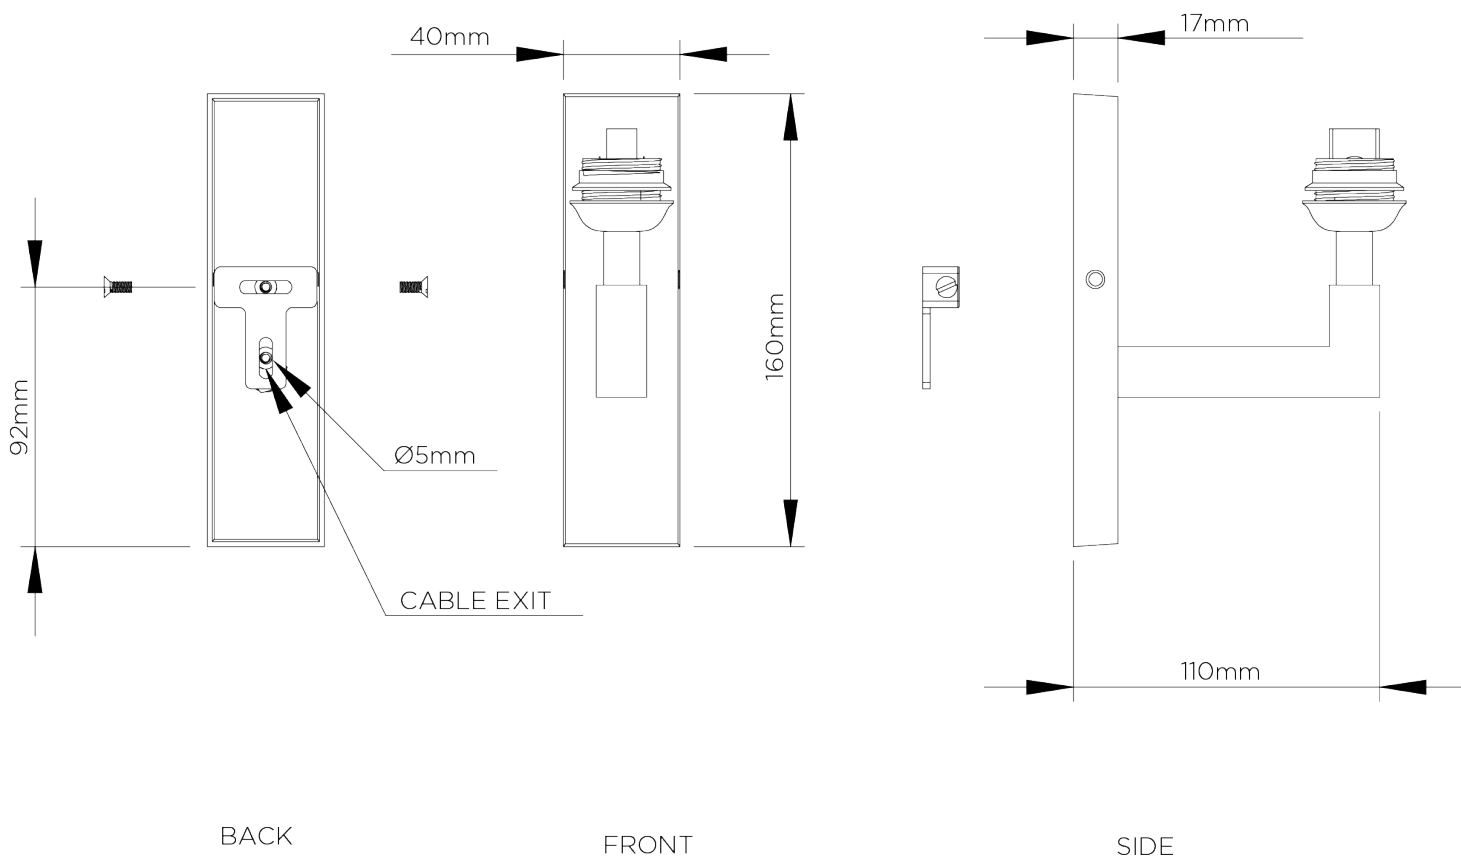

PORTA ROMANA

Baby Library Wall Light

SWL07 | Nickel

Nickel shown with 5.5" Fez in Natural Linen

HEIGHT
160mm | 6 1/2"

CONSTRUCTED FROM
Cast patinated or nickel plated brass 5.5" Fez

RECOMMENDED SHADE

HEIGHT WITH SHADE
240mm | 9 1/2"

WEIGHT
0.5 kg | 1.1 lbs

MAX WATTAGE
25W

WIDTH
40mm | 1 3/4"

PROJECTION
160mm | 6 1/2"

LAMP
1 x 320lm (3w) LED G9 Capsule

WIDTH WITH SHADE
102mm | 4 1/4"

VOLTAGE
220-240V

FLEX AND SWITCH
Nickel lampholder

FINISHES
1 Gunmetal
2 Nickel

Baby Library Wall Light

SWL07

HEIGHT
160mm | 6 1/2"

HEIGHT WITH SHADE
240mm | 9 1/2"

WIDTH
40mm | 1 3/4"

WIDTH WITH SHADE
102mm | 4 1/4"

© Porta Romana 2022