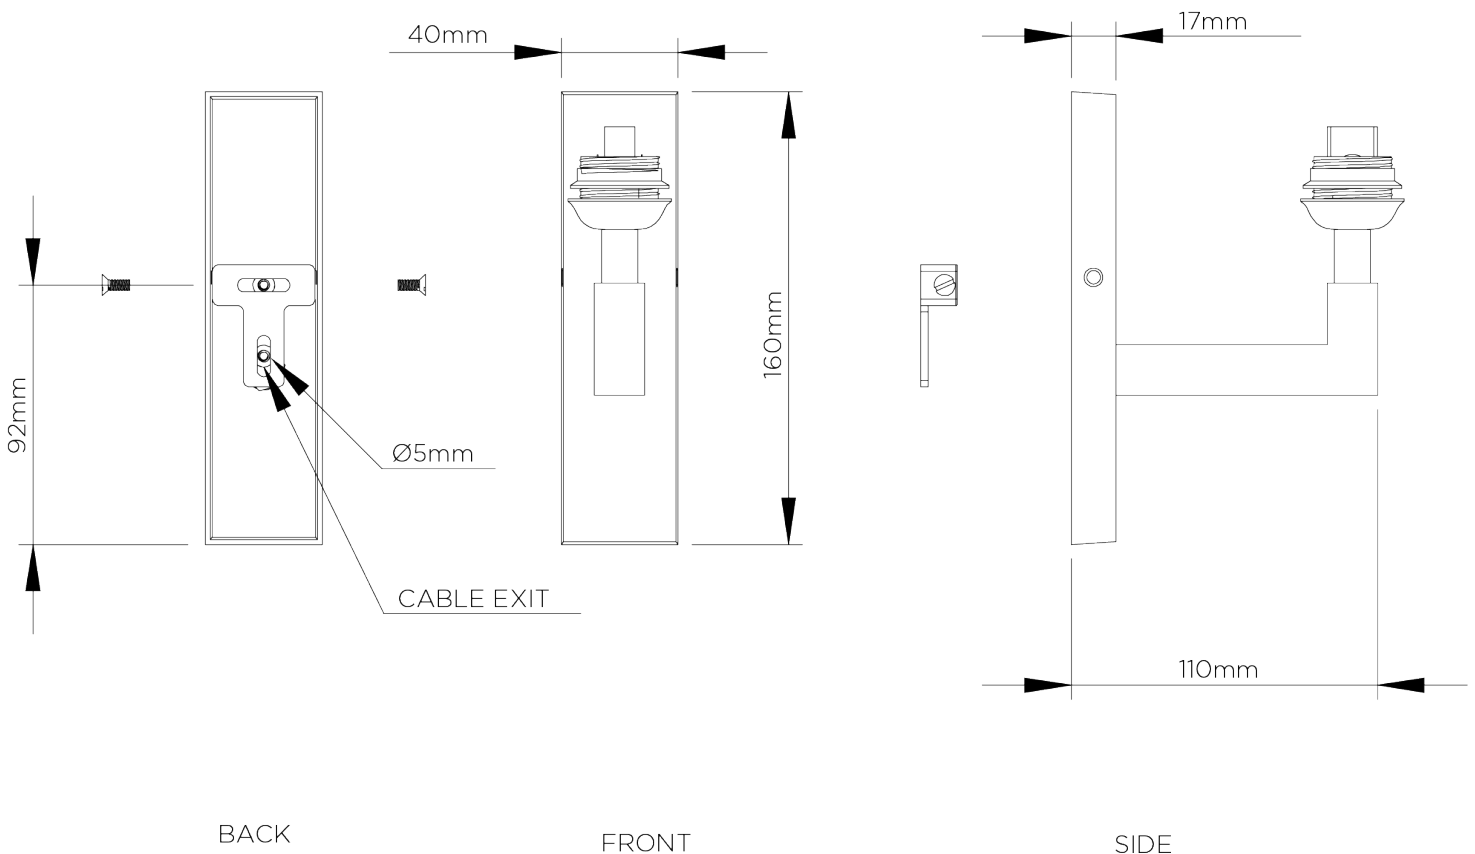

PORTA ROMANA

Baby Library Wall Light

SWL07 | Gunmetal

Gunmetal shown with 5.5" Fez in Natural Linen

HEIGHT
160mm | 6 1/2"

CONSTRUCTED FROM
Cast patinated or nickel plated brass 5.5" Fez

RECOMMENDED SHADE

HEIGHT WITH SHADE
240mm | 9 1/2"

WEIGHT
0.5 kg | 1.1 lbs

MAX WATTAGE
25W

WIDTH
40mm | 1 3/4"

PROJECTION
160mm | 6 1/2"

LAMP
1 x 320lm (3w) LED G9 Capsule

WIDTH WITH SHADE
102mm | 4 1/4"

VOLTAGE
220-240V

FLEX AND SWITCH
Bronze lampholder

FINISHES
1 Gunmetal
2 Nickel

Baby Library Wall Light

SWL07

HEIGHT
160mm | 6 1/2"

HEIGHT WITH SHADE
240mm | 9 1/2"

WIDTH
40mm | 1 3/4"

WIDTH WITH SHADE
102mm | 4 1/4"

© Porta Romana 2022