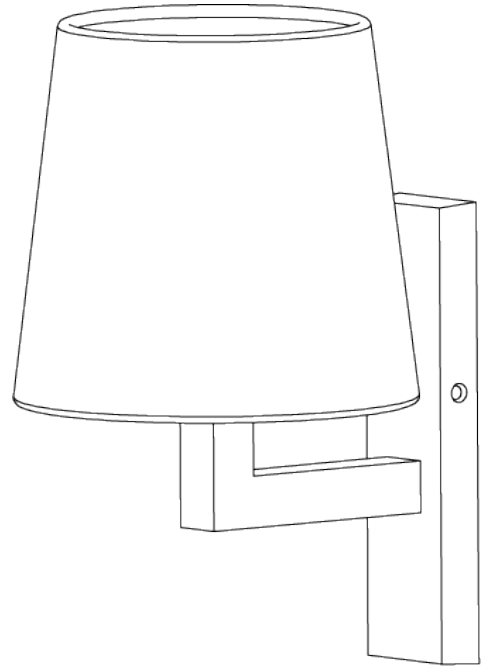

PORTA ROMANA

Baby Library Wall Light

SWL07 | Gunmetal

Gunmetal shown with 5.5" Fez in Natural Linen

HEIGHT
160mm | 6 1/2"

CONSTRUCTED FROM
Cast patinated or nickel plated brass 5.5" Fez

RECOMMENDED SHADE

HEIGHT WITH SHADE
240mm | 9 1/2"

WEIGHT
0.5 kg | 1.1 lbs

MAX WATTAGE
25W

WIDTH
40mm | 1 3/4"

PROJECTION
160mm | 6 1/2"

LAMP
1 x 320lm (3w) LED G9 Capsule

WIDTH WITH SHADE
102mm | 4 1/4"

VOLTAGE
220-240V

FLEX AND SWITCH
Bronze lampholder

FINISHES
1 Gunmetal
2 Nickel

Baby Library Wall Light

SWL07

HEIGHT
160mm | 6 1/2"

HEIGHT WITH SHADE
240mm | 9 1/2"

WIDTH
40mm | 1 3/4"

WIDTH WITH SHADE
102mm | 4 1/4"

© Porta Romana 2022