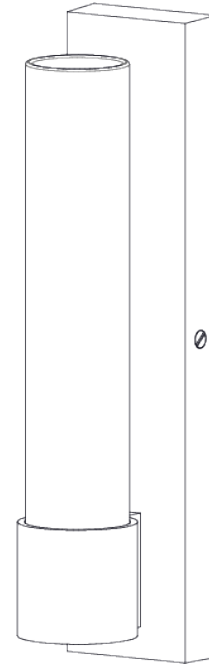

## Emperor Bathroom Wall Light

BWL01 | Brass with Glass

Brass with Glass

HEIGHT  
285mm | 11 1/4"

CONSTRUCTED FROM  
Brass with frosted glass

MAX WATTAGE  
25W

WIDTH  
63mm | 2 1/2"

WEIGHT  
1.6 kg | 3.52 lbs

LAMP  
1 x 320lm (3w) LED G9 Capsule

PROJECTION  
86mm | 3 1/2"

VOLTAGE  
220-240V

FLEX AND SWITCH  
Nickel lampholder

### FINISHES

- 1 Nickel with Glass
- 2 Brass with Glass
- 3 Patinated Brass with Glass

# Emperor Bathroom Wall Light

BWL01

HEIGHT  
285mm | 11 1/4"

WIDTH  
63mm | 2 1/2"

© Porta Romana 2022

Dimensions and weights are provided as a guide. All Porta Romana Products are made by hand and variations can occur in some products. The products you are buying or marketing are exclusive designs belonging to Porta Romana. Please do not submit design sheets featuring our products to other manufacturing companies nor to other parties who might. Any manufacturer found to be reproducing Porta Romana products will be breaching copyright law and will be actively pursued