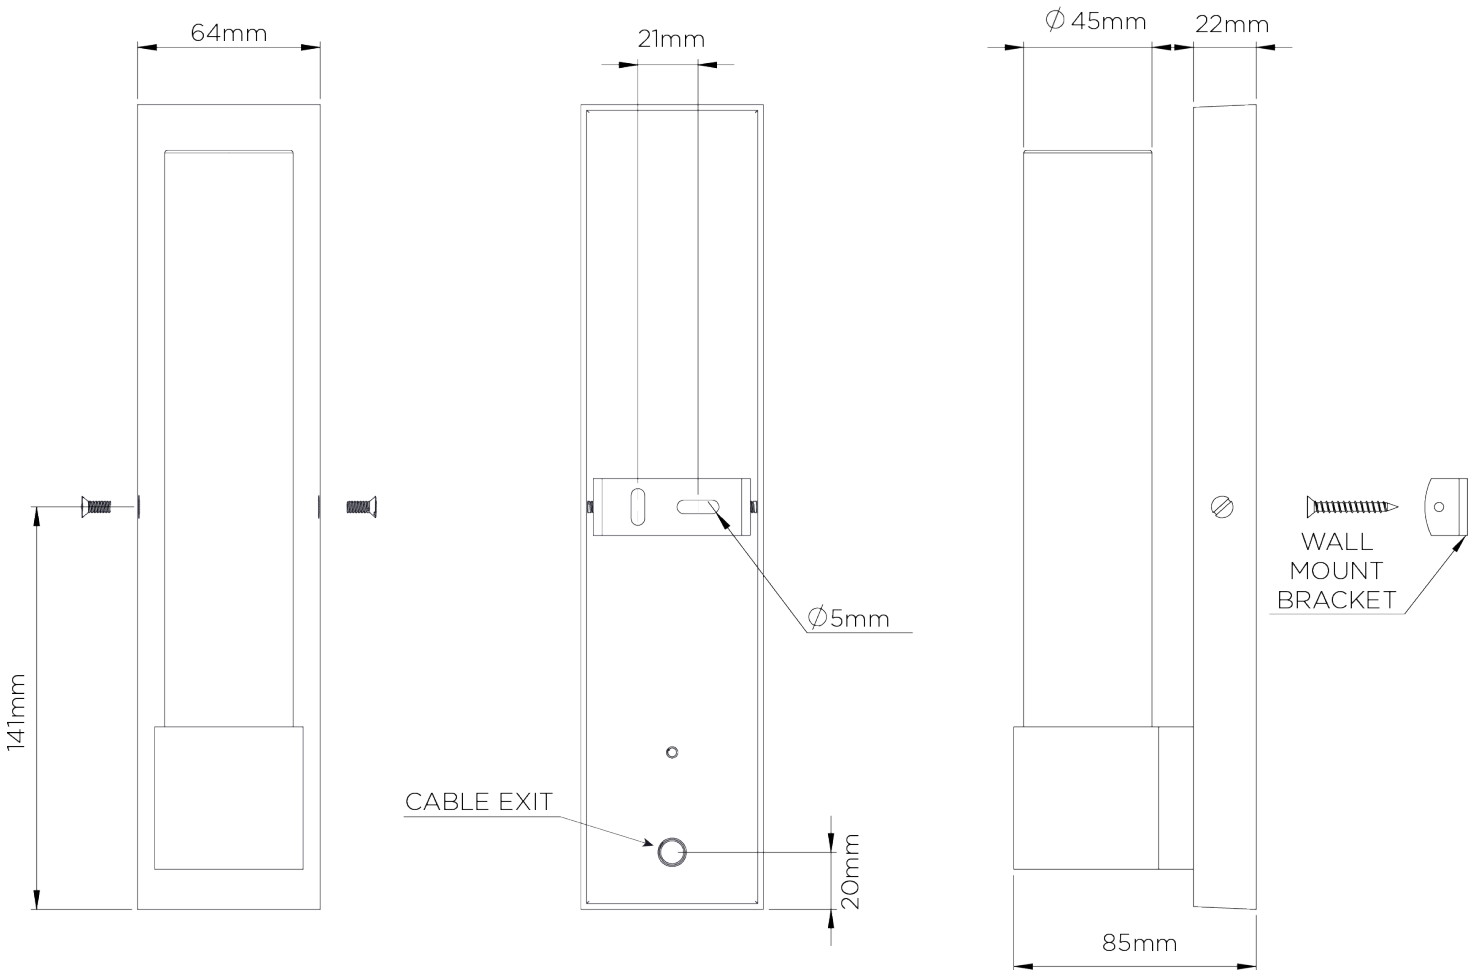

## Emperor Bathroom Wall Light

BWL01 | Brass with Glass

Brass with Glass

HEIGHT  
285mm | 11 1/4"

CONSTRUCTED FROM  
Brass with frosted glass

MAX WATTAGE  
25W

WIDTH  
63mm | 2 1/2"

WEIGHT  
1.6 kg | 3.52 lbs

LAMP  
1 x 320lm (3w) LED G9 Capsule

PROJECTION  
86mm | 3 1/2"

VOLTAGE  
220-240V

FLEX AND SWITCH  
Nickel lampholder

# Emperor Bathroom Wall Light

BWL01

HEIGHT  
285mm | 11 1/4"

WIDTH  
63mm | 2 1/2"

© Porta Romana 2022

Dimensions and weights are provided as a guide. All Porta Romana Products are made by hand and variations can occur in some products. The products you are buying or marketing are exclusive designs belonging to Porta Romana. Please do not submit design sheets featuring our products to other manufacturing companies nor to other parties who might. Any manufacturer found to be reproducing Porta Romana products will be breaching copyright law and will be actively pursued