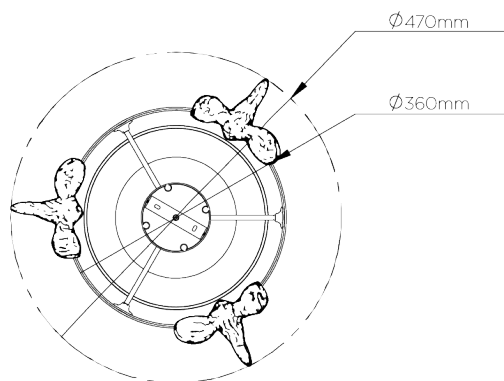

## Aubrey Ceiling Light

MCL85 | Versailles Gold

Versailles Gold

**WIDTH**  
470mm | 18 1/2"

**CONSTRUCTED FROM**  
Cast composite and metal with decorative finish

**MAX WATTAGE**  
18.8W

**MINIMUM DROP**  
760mm | 30"

**WEIGHT**  
4.5 kg | 9.9 lbs

**LAMP**  
LED supplied fitted

**MAXIMUM DROP**  
1710mm | 67 1/4"

**VOLTAGE**  
220-240V

# Aubrey Ceiling Light

MCL85

WIDTH  
470mm | 18 1/2"

MINIMUM DROP  
760mm | 30"

MAXIMUM DROP  
1710mm | 67 1/4"

CEILING ROSE DETAIL

© Porta Romana 2022

Dimensions and weights are provided as a guide. All Porta Romana Products are made by hand and variations can occur in some products. The products you are buying or marketing are exclusive designs belonging to Porta Romana. Please do not submit design sheets featuring our products to other manufacturing companies nor to other parties who might. Any manufacturer found to be reproducing Porta Romana products will be breaching copyright law and will be actively pursued