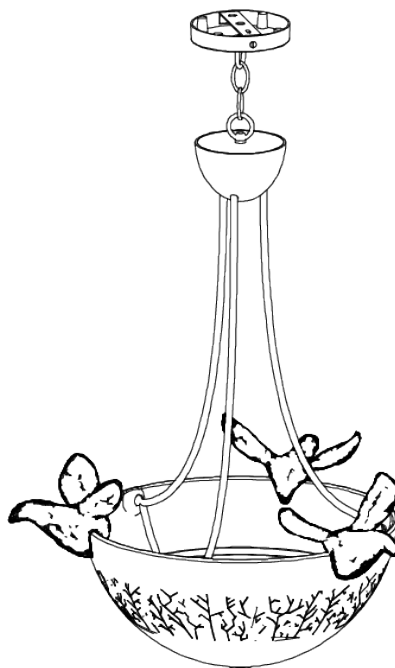

## Aubrey Ceiling Light

MCL85 | Versailles Gold

Versailles Gold

**WIDTH**  
470mm | 18 1/2"

**CONSTRUCTED FROM**  
Cast composite and metal with decorative finish

**MAX WATTAGE**  
18.8W

**MINIMUM DROP**  
760mm | 30"

**WEIGHT**  
4.5 kg | 9.9 lbs

**LAMP**  
LED supplied fitted

**MAXIMUM DROP**  
1710mm | 67 1/4"

**VOLTAGE**  
220-240V

### FINISHES

- 1 Plaster White
- 2 Versailles Gold

# Aubrey Ceiling Light

MCL85

WIDTH  
470mm | 18 1/2"

MINIMUM DROP  
760mm | 30"

MAXIMUM DROP  
1710mm | 67 1/4"

CEILING ROSE DETAIL

© Porta Romana 2022

Dimensions and weights are provided as a guide. All Porta Romana Products are made by hand and variations can occur in some products. The products you are buying or marketing are exclusive designs belonging to Porta Romana. Please do not submit design sheets featuring our products to other manufacturing companies nor to other parties who might. Any manufacturer found to be reproducing Porta Romana products will be breaching copyright law and will be actively pursued