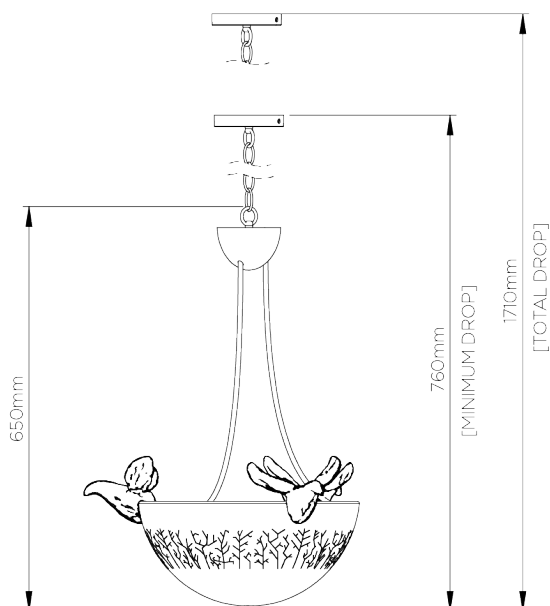

## Aubrey Ceiling Light

MCL85 | Versailles Gold

Versailles Gold

**WIDTH**  
470mm | 18 1/2"

**CONSTRUCTED FROM**  
Cast composite and metal with decorative finish

**MAX WATTAGE**  
18.8W

**MINIMUM DROP**  
760mm | 30"

**WEIGHT**  
4.5 kg | 9.9 lbs

**LAMP**  
LED supplied fitted

**MAXIMUM DROP**  
1710mm | 67 1/4"

**VOLTAGE**  
220-240V

# Aubrey Ceiling Light

MCL85

WIDTH  
470mm | 18 1/2"

MINIMUM DROP  
760mm | 30"

MAXIMUM DROP  
1710mm | 67 1/4"

CEILING ROSE DETAIL

© Porta Romana 2022

Dimensions and weights are provided as a guide. All Porta Romana Products are made by hand and variations can occur in some products. The products you are buying or marketing are exclusive designs belonging to Porta Romana. Please do not submit design sheets featuring our products to other manufacturing companies nor to other parties who might. Any manufacturer found to be reproducing Porta Romana products will be breaching copyright law and will be actively pursued