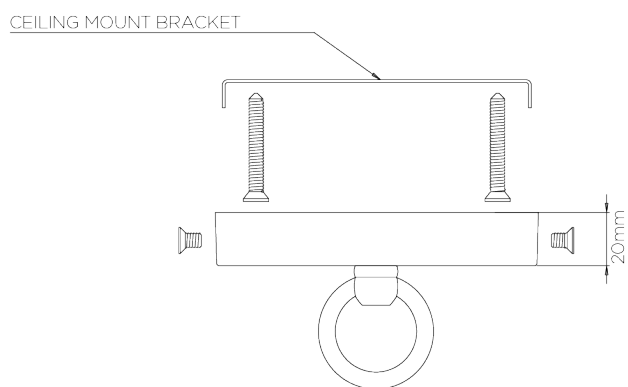

## Aubrey Ceiling Light

MCL85 | Versailles Gold

Versailles Gold

**WIDTH**  
470mm | 18 1/2"

**CONSTRUCTED FROM**  
Cast composite and metal with decorative finish

**MAX WATTAGE**  
18.8W

**MINIMUM DROP**  
760mm | 30"

**WEIGHT**  
4.5 kg | 9.9 lbs

**LAMP**  
LED supplied fitted

**MAXIMUM DROP**  
1710mm | 67 1/4"

**VOLTAGE**  
220-240V

# Aubrey Ceiling Light

MCL85

WIDTH  
470mm | 18 1/2"

MINIMUM DROP  
760mm | 30"

MAXIMUM DROP  
1710mm | 67 1/4"

CEILING ROSE DETAIL

© Porta Romana 2022

Dimensions and weights are provided as a guide. All Porta Romana Products are made by hand and variations can occur in some products. The products you are buying or marketing are exclusive designs belonging to Porta Romana. Please do not submit design sheets featuring our products to other manufacturing companies nor to other parties who might. Any manufacturer found to be reproducing Porta Romana products will be breaching copyright law and will be actively pursued