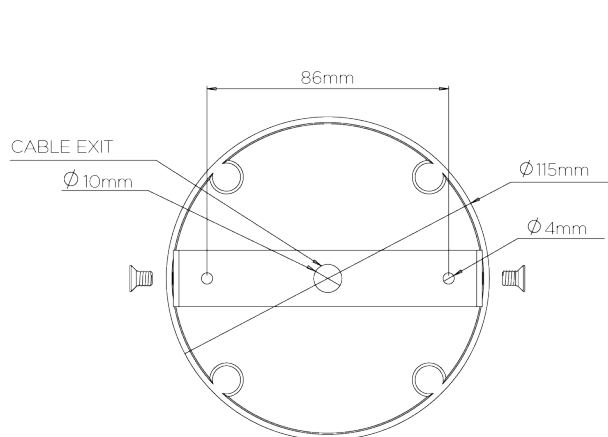

## Aubrey Ceiling Light

MCL85 | Versailles Gold

Versailles Gold

**WIDTH**  
470mm | 18 1/2"

**CONSTRUCTED FROM**  
Cast composite and metal with decorative finish

**MAX WATTAGE**  
18.8W

**MINIMUM DROP**  
760mm | 30"

**WEIGHT**  
4.5 kg | 9.9 lbs

**LAMP**  
LED supplied fitted

**MAXIMUM DROP**  
1710mm | 67 1/4"

**VOLTAGE**  
220-240V

# Aubrey Ceiling Light

MCL85

WIDTH  
470mm | 18 1/2"

MINIMUM DROP  
760mm | 30"

MAXIMUM DROP  
1710mm | 67 1/4"

CEILING ROSE DETAIL

© Porta Romana 2022

Dimensions and weights are provided as a guide. All Porta Romana Products are made by hand and variations can occur in some products. The products you are buying or marketing are exclusive designs belonging to Porta Romana. Please do not submit design sheets featuring our products to other manufacturing companies nor to other parties who might. Any manufacturer found to be reproducing Porta Romana products will be breaching copyright law and will be actively pursued