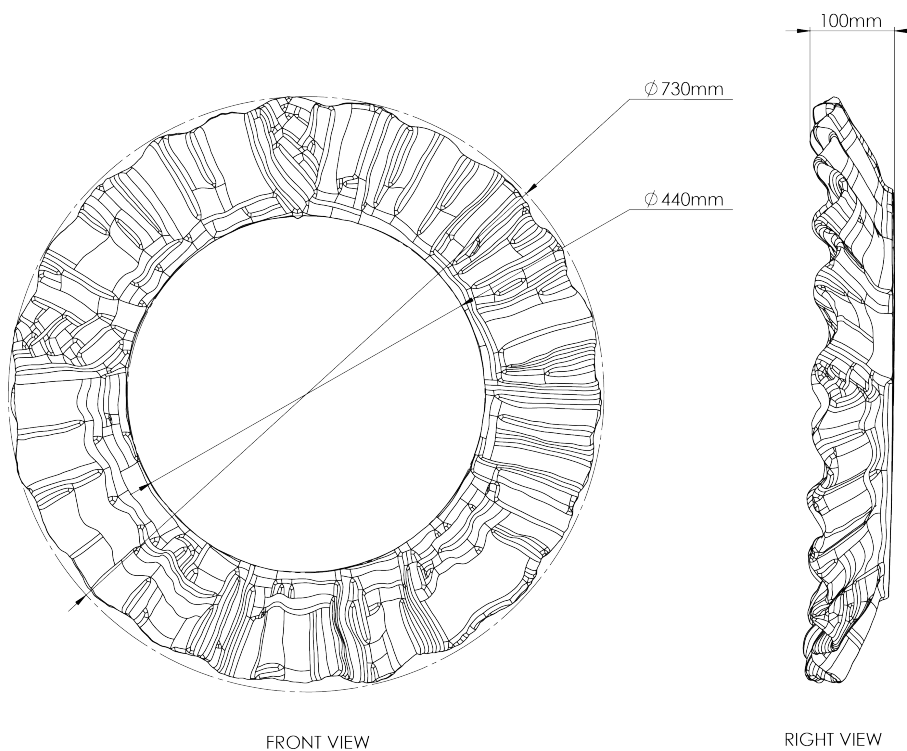

PORTA ROMANA

Galia Mirror

WM65 | Safari

Safari

DIAMETER
730mm | 28 ½"

CONSTRUCTED FROM
Glazed ceramic

DESIGNERS NOTE
This product requires a crate. Additional crate charges will apply.

PROJECTION
100mm | 4"

WEIGHT
8kg | 17 ¾ lbs

MATERIAL
Glazed ceramic

FINISHES
Capri
Safari
Crème Brûlée

Crate Required

Wall Fixing

Custom

Galia Mirror

WM65

DIAMETER
730mm | 28 ½"

PROJECTION
100mm | 4"

© Porta Romana 2025

Dimensions and weights are provided as a guide. All Porta Romana Products are made by hand and variations can occur in some products. The products you are buying or marketing are exclusive designs belonging to Porta Romana. Please do not submit design sheets featuring our products to other manufacturing companies nor to other parties who might. Any manufacturer found to be reproducing Porta Romana products will be breaching copyright law and will be actively pursued