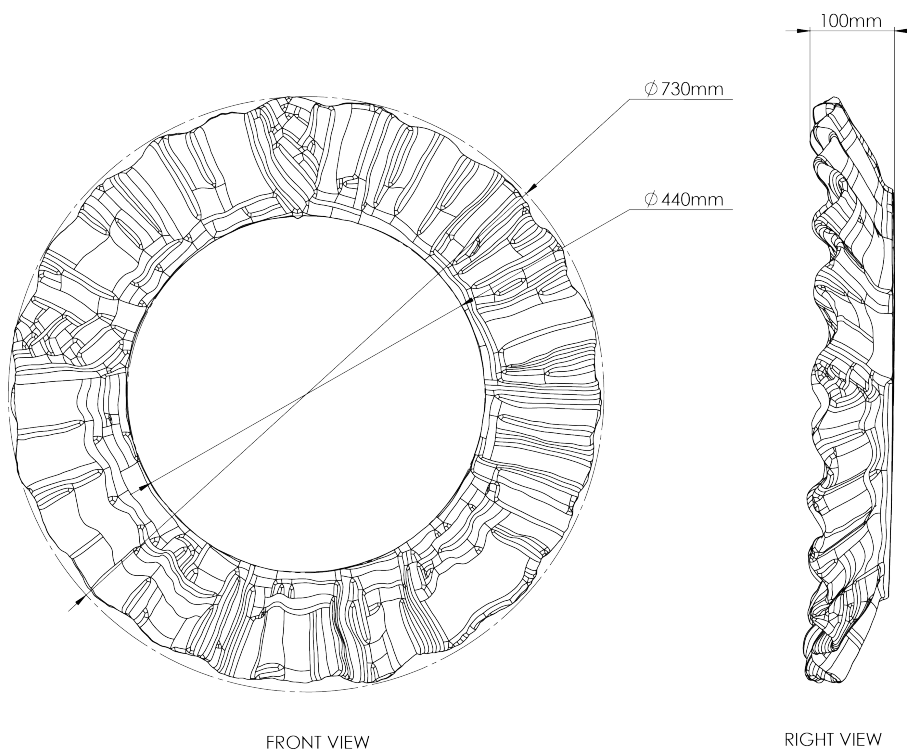

PORTA ROMANA

Galia Mirror

WM65 | Crème Brûlée

Crème Brûlée

DIAMETER
730mm | 28 ½"

CONSTRUCTED FROM
Glazed ceramic

DESIGNERS NOTE
This product requires a crate. Additional crate charges will apply.

PROJECTION
100mm | 4"

WEIGHT
8kg | 17 ¾ lbs

MATERIAL
Glazed ceramic

FINISHES
Capri
Safari
Crème Brûlée

Crate Required

Wall Fixing

Custom

Galia Mirror

WM65

DIAMETER
730mm | 28 ½"

PROJECTION
100mm | 4"

© Porta Romana 2025

Dimensions and weights are provided as a guide. All Porta Romana Products are made by hand and variations can occur in some products. The products you are buying or marketing are exclusive designs belonging to Porta Romana. Please do not submit design sheets featuring our products to other manufacturing companies nor to other parties who might. Any manufacturer found to be reproducing Porta Romana products will be breaching copyright law and will be actively pursued