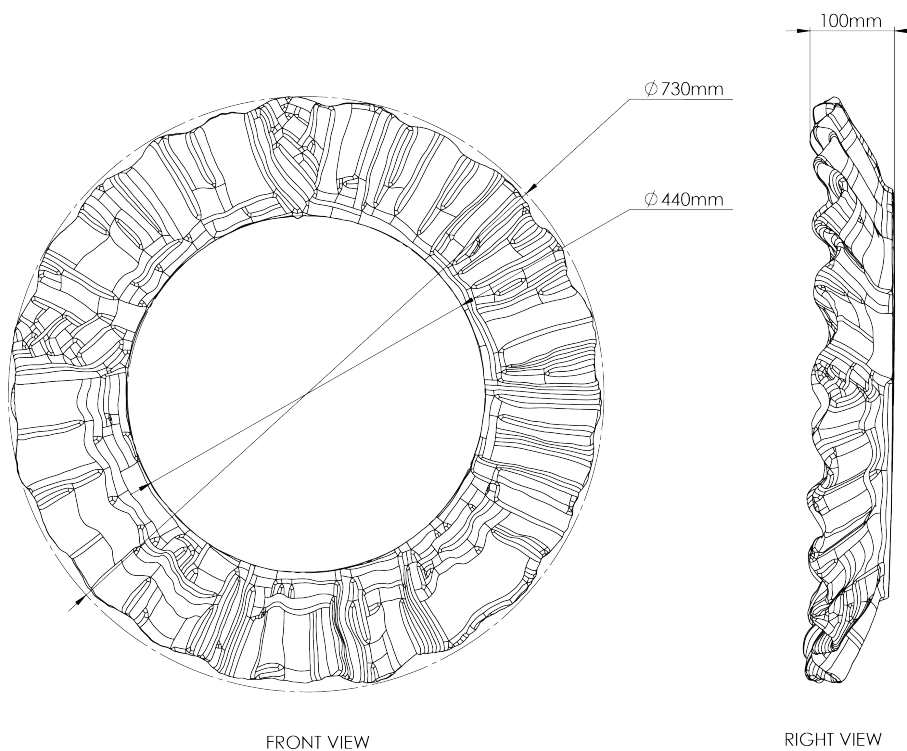

## Galia Mirror

WM65 | Capri

Capri

**DIAMETER**  
730mm | 28 ½"

**CONSTRUCTED FROM**  
Glazed ceramic

**DESIGNERS NOTE**  
This product requires a crate. Additional crate charges will apply.

**PROJECTION**  
100mm | 4"

**WEIGHT**  
8kg | 17 ¾ lbs

**MATERIAL**  
Glazed ceramic

**FINISHES**  
Capri  
Safari  
Crème Brûlée

Crate Required

Wall Fixing

Custom

# Galia Mirror

WM65

DIAMETER  
730mm | 28 ½"

PROJECTION  
100mm | 4"

© Porta Romana 2025

Dimensions and weights are provided as a guide. All Porta Romana Products are made by hand and variations can occur in some products. The products you are buying or marketing are exclusive designs belonging to Porta Romana. Please do not submit design sheets featuring our products to other manufacturing companies nor to other parties who might. Any manufacturer found to be reproducing Porta Romana products will be breaching copyright law and will be actively pursued