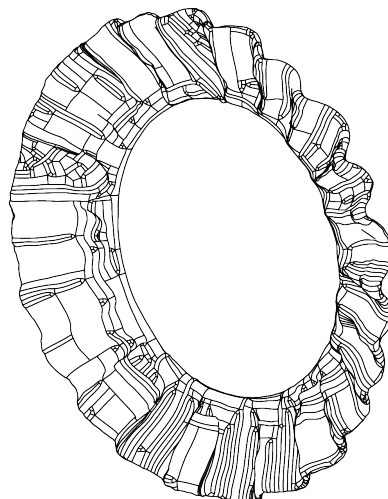

## Galia Mirror

WM65 | Capri

Capri

**DIAMETER**  
730mm | 28 ½"

**CONSTRUCTED FROM**  
Glazed ceramic

**DESIGNERS NOTE**  
This product requires a crate. Additional crate charges will apply.

**PROJECTION**  
100mm | 4"

**WEIGHT**  
8kg | 17 ¾ lbs

**MATERIAL**  
Glazed ceramic

**FINISHES**  
Capri  
Safari  
Crème Brûlée

Crate Required

Wall Fixing

Custom

# Galia Mirror

WM65

DIAMETER  
730mm | 28 ½"

PROJECTION  
100mm | 4"

© Porta Romana 2025

Dimensions and weights are provided as a guide. All Porta Romana Products are made by hand and variations can occur in some products. The products you are buying or marketing are exclusive designs belonging to Porta Romana. Please do not submit design sheets featuring our products to other manufacturing companies nor to other parties who might. Any manufacturer found to be reproducing Porta Romana products will be breaching copyright law and will be actively pursued