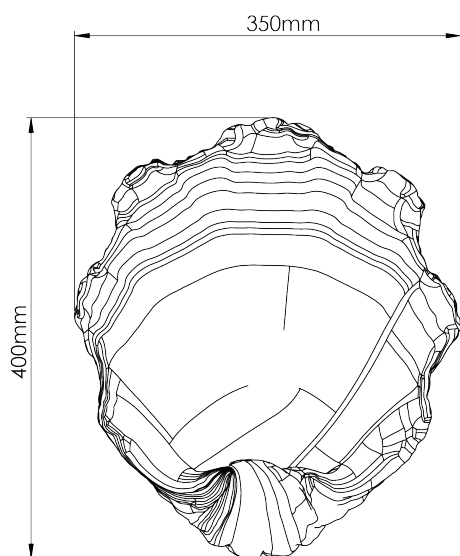

PORTA ROMANA

Scallop Shell Ceramic Wall Light Small

TWL169S | Safari

Safari

HEIGHT
400mm | 15 3/4"

CONSTRUCTED FROM
Glazed ceramic

WATTAGE
1W

WIDTH
350mm | 13 3/4"

WEIGHT
3.5kg | 7 3/4 lbs

LAMP
1 x 75lm (1w) LED Module Supplied Fitted

PROJECTION
135mm | 5 1/2"

MATERIAL
Glazed ceramic

VOLTAGE
220-240V

DESIGNERS NOTE
This product requires a wall cavity

FINISHES
Capri
Myrtle
Safari
Tigers Eye

Wall Fixing

Custom

Scallop Wall Light Small

TWL169S

HEIGHT
400mm | 15 3/4"

WIDTH
350mm | 13 3/4"

PROJECTION
135mm | 5 1/2"

FRONT VIEW