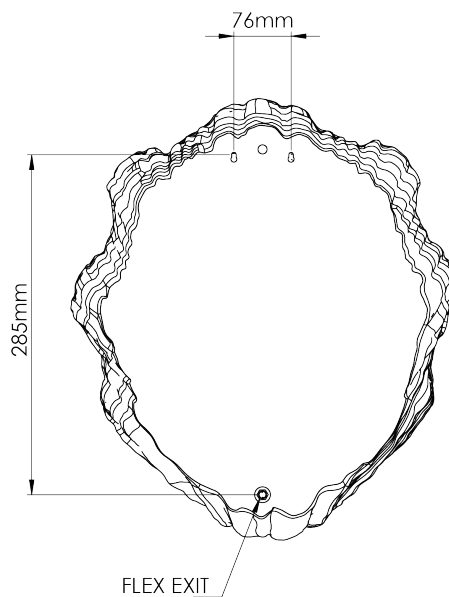

PORTA ROMANA

Scallop Shell Ceramic Wall Light Small

TWL169S | Safari

Safari

HEIGHT
400mm | 15 3/4"

CONSTRUCTED FROM
Glazed ceramic

WATTAGE
1W

WIDTH
350mm | 13 3/4"

WEIGHT
3.5kg | 7 3/4 lbs

LAMP
1 x 75lm (1w) LED Module Supplied Fitted

PROJECTION
135mm | 5 1/2"

MATERIAL
Glazed ceramic

VOLTAGE
220-240V

DESIGNERS NOTE
This product requires a wall cavity

FINISHES
Capri
Myrtle
Safari
Tigers Eye

Wall Fixing

Custom

Scallop Wall Light Small

TWL169S

HEIGHT
400mm | 15 3/4"

WIDTH
350mm | 13 3/4"

PROJECTION
135mm | 5 1/2"

FRONT VIEW

SIDE VIEW

REAR VIEW

© Porta Romana 2025

Dimensions and weights are provided as a guide. All Porta Romana Products are made by hand and variations can occur in some products. The products you are buying or marketing are exclusive designs belonging to Porta Romana. Please do not submit design sheets featuring our products to other manufacturing companies nor to other parties who might. Any manufacturer found to be reproducing Porta Romana products will be breaching copyright law and will be actively pursued