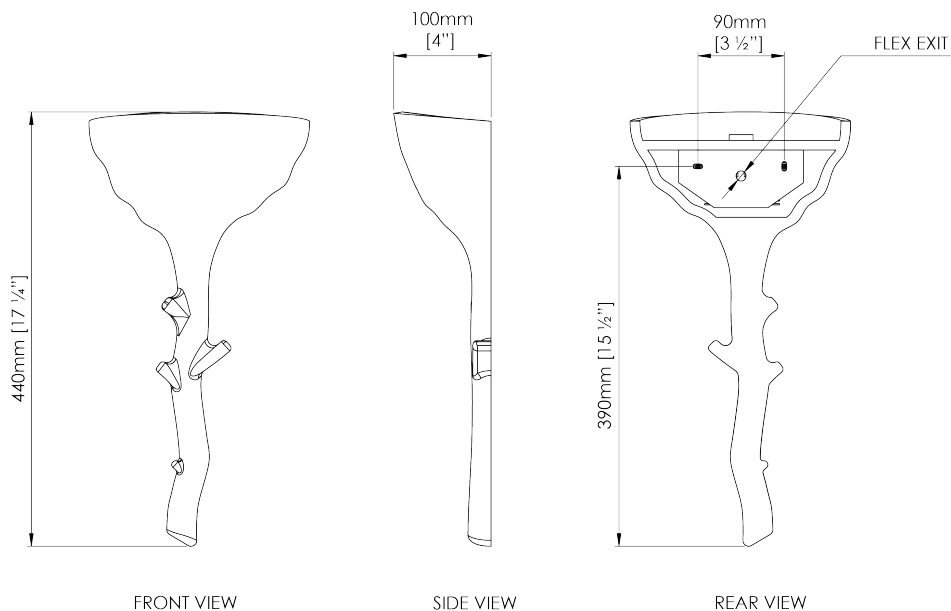

PORTA ROMANA

Rupi Ceramic Wall Light Small

TWL168S | Tigers Eye

Tigers Eye

HEIGHT
440mm | 17 ¼"

CONSTRUCTED FROM
Glazed ceramic

WATTAGE
1W

WIDTH
220mm | 8 ¾"

WEIGHT
1.75kg | 4 lbs

LAMPING
1 x 75lm (1w) LED Module Supplied Fitted

PROJECTION
100mm | 4"

MATERIAL
Glazed ceramic

VOLTAGE
120V

DESIGNERS NOTE
This product requires a wall cavity

FINISHES
Almond
Myrtle
Pudding
Tigers Eye

Wall Fixing

Custom

Rupi Ceramic Wall Light Small

TWL168S

HEIGHT
440mm | 17 ¼"

WIDTH
220mm | 8 ¾"

PROJECTION
100mm | 4"

TOP VIEW