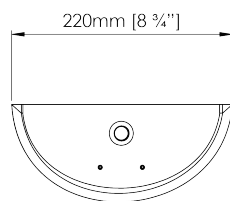

PORTA ROMANA

Rupi Ceramic Wall Light Small

TWL168S | Tigers Eye

Tigers Eye

HEIGHT
440mm | 17 ¼"

CONSTRUCTED FROM
Glazed ceramic

WATTAGE
1W

WIDTH
220mm | 8 ¾"

WEIGHT
1.75kg | 4 lbs

LAMPING
1 x 75lm (1w) LED Module Supplied Fitted

PROJECTION
100mm | 4"

MATERIAL
Glazed ceramic

VOLTAGE
120V

DESIGNERS NOTE
This product requires a wall cavity

FINISHES
Almond
Myrtle
Pudding
Tigers Eye

Wall Fixing

Custom

Rupi Ceramic Wall Light Small

TWL168S

HEIGHT
440mm | 17 ¼"

WIDTH
220mm | 8 ¾"

PROJECTION
100mm | 4"

TOP VIEW