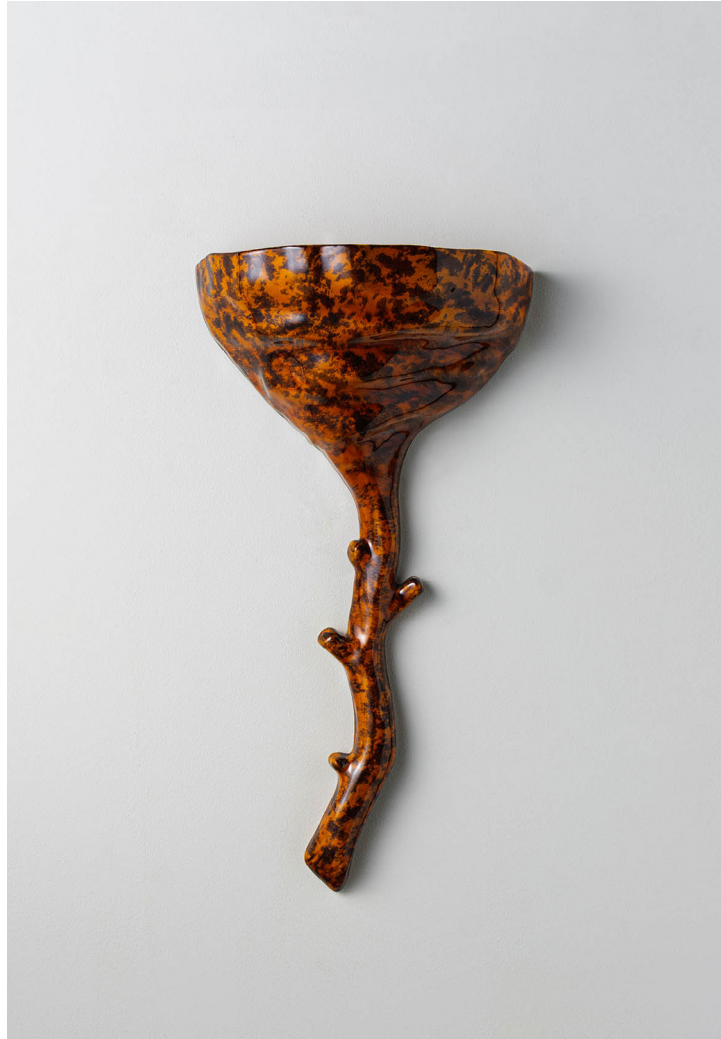

PORTA ROMANA

Rupi Ceramic Wall Light Small

TWL168S | Tigers Eye

Tigers Eye

HEIGHT
440mm | 17 ¼"

CONSTRUCTED FROM
Glazed ceramic

WATTAGE
1W

WIDTH
220mm | 8 ¾"

WEIGHT
1.75kg | 4 lbs

LAMPING
1 x 75lm (1w) LED Module Supplied Fitted

PROJECTION
100mm | 4"

MATERIAL
Glazed ceramic

VOLTAGE
120V

DESIGNERS NOTE
This product requires a wall cavity

FINISHES
Almond
Myrtle
Pudding
Tigers Eye

Wall Fixing

Custom

Rupi Ceramic Wall Light Small

TWL168S

HEIGHT
440mm | 17 ¼"

WIDTH
220mm | 8 ¾"

PROJECTION
100mm | 4"

TOP VIEW