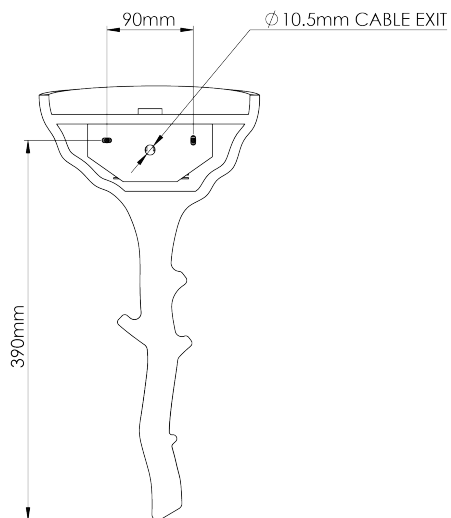

PORTA ROMANA

Rupi Ceramic Wall Light Small

TWL168S | Tigers Eye

Tigers Eye

HEIGHT
440mm | 17 ¼"

CONSTRUCTED FROM
Glazed ceramic

WATTAGE
1W

WIDTH
220mm | 8 ¾"

WEIGHT
1.75kg | 4 lbs

LAMPING
1 x 75lm (1w) LED Module Supplied Fitted

PROJECTION
100mm | 4"

MATERIAL
Glazed ceramic

VOLTAGE
220-240V

DESIGNERS NOTE
This product requires a wall cavity

FINISHES
Almond
Myrtle
Pudding
Tigers Eye

Wall Fixing

Custom

Rupi Ceramic Wall Light Small

TWL168S

HEIGHT
440mm | 17 1/2"

WIDTH
220mm | 8 3/4"

PROJECTION
100mm | 4"

TOP VIEW

FRONT VIEW

SIDE VIEW

REAR VIEW

© Porta Romana 2025

Dimensions and weights are provided as a guide. All Porta Romana Products are made by hand and variations can occur in some products. The products you are buying or marketing are exclusive designs belonging to Porta Romana. Please do not submit design sheets featuring our products to other manufacturing companies nor to other parties who might. Any manufacturer found to be reproducing Porta Romana products will be breaching copyright law and will be actively pursued