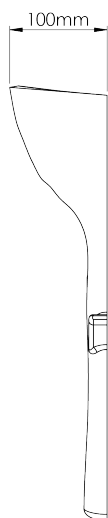

PORTA ROMANA

Rupi Ceramic Wall Light Small

TWL168S | Tigers Eye

Tigers Eye

HEIGHT
440mm | 17 ¼"

CONSTRUCTED FROM
Glazed ceramic

WATTAGE
1W

WIDTH
220mm | 8 ¾"

WEIGHT
1.75kg | 4 lbs

LAMPING
1 x 75lm (1w) LED Module Supplied Fitted

PROJECTION
100mm | 4"

MATERIAL
Glazed ceramic

VOLTAGE
220-240V

DESIGNERS NOTE
This product requires a wall cavity

FINISHES
Almond
Myrtle
Pudding
Tigers Eye

Wall Fixing

Custom

Rupi Ceramic Wall Light Small

TWL168S

HEIGHT
440mm | 17 1/2"

WIDTH
220mm | 8 3/4"

PROJECTION
100mm | 4"

TOP VIEW

FRONT VIEW

SIDE VIEW

REAR VIEW

© Porta Romana 2025

Dimensions and weights are provided as a guide. All Porta Romana Products are made by hand and variations can occur in some products. The products you are buying or marketing are exclusive designs belonging to Porta Romana. Please do not submit design sheets featuring our products to other manufacturing companies nor to other parties who might. Any manufacturer found to be reproducing Porta Romana products will be breaching copyright law and will be actively pursued