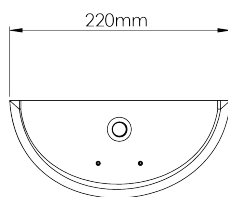

PORTA ROMANA

Rupi Ceramic Wall Light Small

TWL168S | Tigers Eye

Tigers Eye

HEIGHT
440mm | 17 ¼"

CONSTRUCTED FROM
Glazed ceramic

WATTAGE
1W

WIDTH
220mm | 8 ¾"

WEIGHT
1.75kg | 4 lbs

LAMPING
1 x 75lm (1w) LED Module Supplied Fitted

PROJECTION
100mm | 4"

MATERIAL
Glazed ceramic

VOLTAGE
220-240V

DESIGNERS NOTE
This product requires a wall cavity

FINISHES
Almond
Myrtle
Pudding
Tigers Eye

Wall Fixing

Custom

Rupi Ceramic Wall Light Small

TWL168S

HEIGHT
440mm | 17 1/2"

WIDTH
220mm | 8 3/4"

PROJECTION
100mm | 4"

TOP VIEW

FRONT VIEW

SIDE VIEW

REAR VIEW

© Porta Romana 2025

Dimensions and weights are provided as a guide. All Porta Romana Products are made by hand and variations can occur in some products. The products you are buying or marketing are exclusive designs belonging to Porta Romana. Please do not submit design sheets featuring our products to other manufacturing companies nor to other parties who might. Any manufacturer found to be reproducing Porta Romana products will be breaching copyright law and will be actively pursued