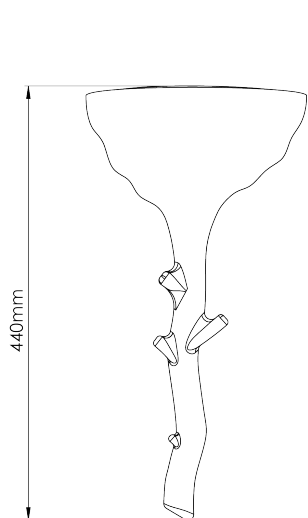

PORTA ROMANA

Rupi Ceramic Wall Light Small

TWL168S | Tigers Eye

Tigers Eye

HEIGHT
440mm | 17 ¼"

CONSTRUCTED FROM
Glazed ceramic

WATTAGE
1W

WIDTH
220mm | 8 ¾"

WEIGHT
1.75kg | 4 lbs

LAMPING
1 x 75lm (1w) LED Module Supplied Fitted

PROJECTION
100mm | 4"

MATERIAL
Glazed ceramic

VOLTAGE
220-240V

DESIGNERS NOTE
This product requires a wall cavity

FINISHES
Almond
Myrtle
Pudding
Tigers Eye

Wall Fixing

Custom

Rupi Ceramic Wall Light Small

TWL168S

HEIGHT
440mm | 17 1/2"

WIDTH
220mm | 8 3/4"

PROJECTION
100mm | 4"

TOP VIEW

FRONT VIEW

SIDE VIEW

REAR VIEW

© Porta Romana 2025

Dimensions and weights are provided as a guide. All Porta Romana Products are made by hand and variations can occur in some products. The products you are buying or marketing are exclusive designs belonging to Porta Romana. Please do not submit design sheets featuring our products to other manufacturing companies nor to other parties who might. Any manufacturer found to be reproducing Porta Romana products will be breaching copyright law and will be actively pursued