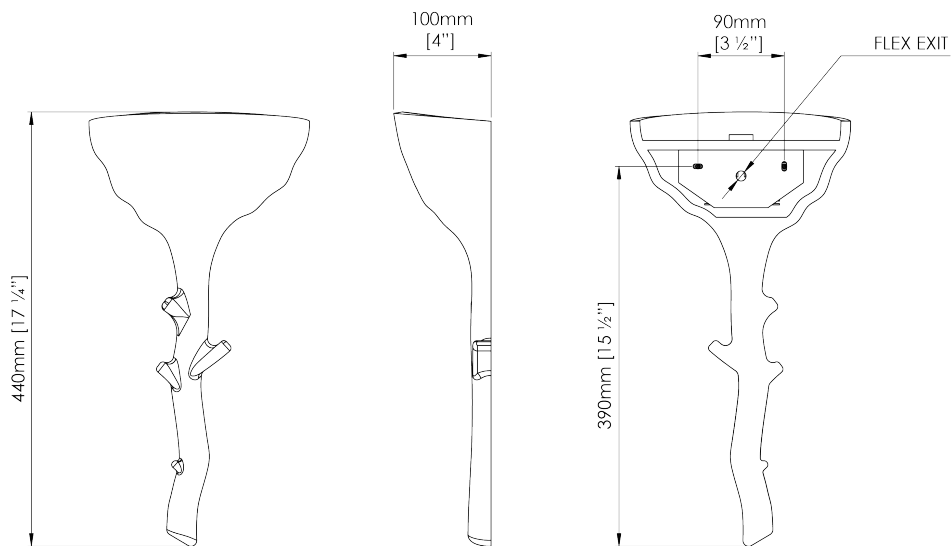

## Rupi Ceramic Wall Light Small

TWL168S | **Puttling**

**Puttling**

**HEIGHT**  
440mm | 17 ¼"

**CONSTRUCTED FROM**  
Glazed ceramic

**WATTAGE**  
1W

**WIDTH**  
220mm | 8 ¾"

**WEIGHT**  
1.75kg | 4 lbs

**LAMPING**  
1 x 75lm (1w) LED Module Supplied Fitted

**PROJECTION**  
100mm | 4"

**MATERIAL**  
Glazed ceramic

**VOLTAGE**  
120V

**DESIGNERS NOTE**  
This product requires a wall cavity

**FINISHES**  
Almond  
Myrtle  
Puttling  
Tigers Eye

# Rupi Ceramic Wall Light Small

TWL168S

HEIGHT  
440mm | 17 ¼"

WIDTH  
220mm | 8 ¾"

PROJECTION  
100mm | 4"

TOP VIEW

FRONT VIEW

SIDE VIEW

REAR VIEW

© Porta Romana 2025

Dimensions and weights are provided as a guide. All Porta Romana Products are made by hand and variations can occur in some products. The products you are buying or marketing are exclusive designs belonging to Porta Romana. Please do not submit design sheets featuring our products to other manufacturing companies nor to other parties who might. Any manufacturer found to be reproducing Porta Romana products will be breaching copyright law and will be actively pursued