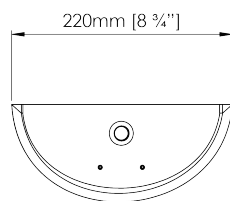

## Rupi Ceramic Wall Light Small

TWL168S | **Puttling**

**Puttling**

**HEIGHT**  
440mm | 17 ¼"

**CONSTRUCTED FROM**  
Glazed ceramic

**WATTAGE**  
1W

**WIDTH**  
220mm | 8 ¾"

**WEIGHT**  
1.75kg | 4 lbs

**LAMPING**  
1 x 75lm (1w) LED Module Supplied Fitted

**PROJECTION**  
100mm | 4"

**MATERIAL**  
Glazed ceramic

**VOLTAGE**  
120V

**DESIGNERS NOTE**  
This product requires a wall cavity

**FINISHES**  
Almond  
Myrtle  
Puttling  
Tigers Eye

# Rupi Ceramic Wall Light Small

TWL168S

HEIGHT  
440mm | 17 ¼"

WIDTH  
220mm | 8 ¾"

PROJECTION  
100mm | 4"

TOP VIEW

FRONT VIEW

SIDE VIEW