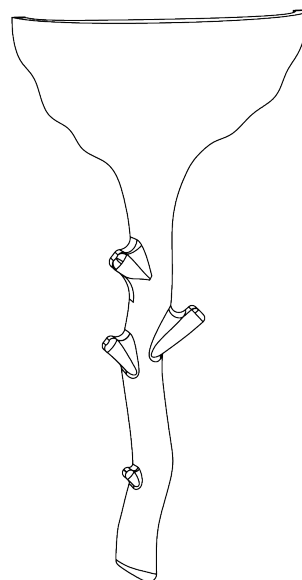

## Rupi Ceramic Wall Light Small

TWL168S | **Puttling**

**Puttling**

**HEIGHT**  
440mm | 17 ¼"

**CONSTRUCTED FROM**  
Glazed ceramic

**WATTAGE**  
1W

**WIDTH**  
220mm | 8 ¾"

**WEIGHT**  
1.75kg | 4 lbs

**LAMPING**  
1 x 75lm (1w) LED Module Supplied Fitted

**PROJECTION**  
100mm | 4"

**MATERIAL**  
Glazed ceramic

**VOLTAGE**  
120V

**DESIGNERS NOTE**  
This product requires a wall cavity

**FINISHES**  
Almond  
Myrtle  
Puttling  
Tigers Eye

Wall Fixing

Custom

# Rupi Ceramic Wall Light Small

TWL168S

HEIGHT  
440mm | 17 ¼"

WIDTH  
220mm | 8 ¾"

PROJECTION  
100mm | 4"

TOP VIEW

FRONT VIEW

SIDE VIEW