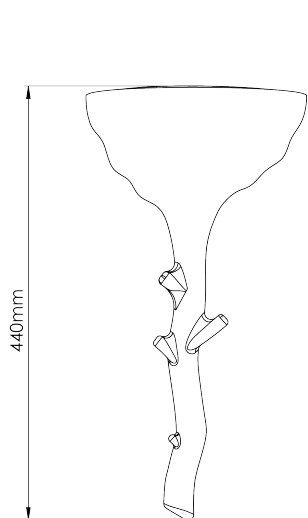

PORTA ROMANA

Rupi Ceramic Wall Light Small

TWL168S | Pudding

Pudding

HEIGHT
440mm | 17 ¼"

CONSTRUCTED FROM
Glazed ceramic

WATTAGE
1W

WIDTH
220mm | 8 ¾"

WEIGHT
1.75kg | 4 lbs

LAMPING
1 x 75lm (1w) LED Module Supplied Fitted

PROJECTION
100mm | 4"

MATERIAL
Glazed ceramic

VOLTAGE
220-240V

DESIGNERS NOTE
This product requires a wall cavity

FINISHES
Almond
Myrtle
Pudding
Tigers Eye

Wall Fixing

Custom

Rupi Ceramic Wall Light Small

TWL168S

HEIGHT
440mm | 17 1/2"

WIDTH
220mm | 8 3/4"

PROJECTION
100mm | 4"

TOP VIEW

FRONT VIEW

SIDE VIEW

REAR VIEW

© Porta Romana 2025

Dimensions and weights are provided as a guide. All Porta Romana Products are made by hand and variations can occur in some products. The products you are buying or marketing are exclusive designs belonging to Porta Romana. Please do not submit design sheets featuring our products to other manufacturing companies nor to other parties who might. Any manufacturer found to be reproducing Porta Romana products will be breaching copyright law and will be actively pursued