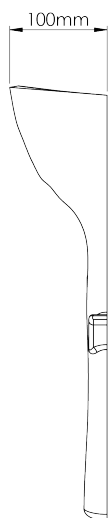

PORTA ROMANA

Rupi Ceramic Wall Light Small

TWL168S | Pudding

Pudding

HEIGHT
440mm | 17 ¼"

CONSTRUCTED FROM
Glazed ceramic

WATTAGE
1W

WIDTH
220mm | 8 ¾"

WEIGHT
1.75kg | 4 lbs

LAMPING
1 x 75lm (1w) LED Module Supplied Fitted

PROJECTION
100mm | 4"

MATERIAL
Glazed ceramic

VOLTAGE
220-240V

DESIGNERS NOTE
This product requires a wall cavity

FINISHES
Almond
Myrtle
Pudding
Tigers Eye

Wall Fixing

Custom

Rupi Ceramic Wall Light Small

TWL168S

HEIGHT
440mm | 17 1/2"

WIDTH
220mm | 8 3/4"

PROJECTION
100mm | 4"

TOP VIEW

FRONT VIEW

SIDE VIEW

REAR VIEW

© Porta Romana 2025

Dimensions and weights are provided as a guide. All Porta Romana Products are made by hand and variations can occur in some products. The products you are buying or marketing are exclusive designs belonging to Porta Romana. Please do not submit design sheets featuring our products to other manufacturing companies nor to other parties who might. Any manufacturer found to be reproducing Porta Romana products will be breaching copyright law and will be actively pursued