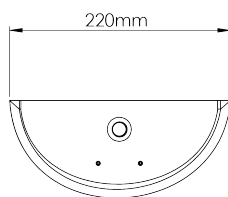

PORTA ROMANA

Rupi Ceramic Wall Light Small

TWL168S | Pudding

Pudding

HEIGHT
440mm | 17 ¼"

CONSTRUCTED FROM
Glazed ceramic

WATTAGE
1W

WIDTH
220mm | 8 ¾"

WEIGHT
1.75kg | 4 lbs

LAMPING
1 x 75lm (1w) LED Module Supplied Fitted

PROJECTION
100mm | 4"

MATERIAL
Glazed ceramic

VOLTAGE
220-240V

DESIGNERS NOTE
This product requires a wall cavity

FINISHES
Almond
Myrtle
Pudding
Tigers Eye

Wall Fixing

Custom

Rupi Ceramic Wall Light Small

TWL168S

HEIGHT
440mm | 17 1/2"

WIDTH
220mm | 8 3/4"

PROJECTION
100mm | 4"

TOP VIEW

FRONT VIEW

SIDE VIEW

REAR VIEW

© Porta Romana 2025

Dimensions and weights are provided as a guide. All Porta Romana Products are made by hand and variations can occur in some products. The products you are buying or marketing are exclusive designs belonging to Porta Romana. Please do not submit design sheets featuring our products to other manufacturing companies nor to other parties who might. Any manufacturer found to be reproducing Porta Romana products will be breaching copyright law and will be actively pursued