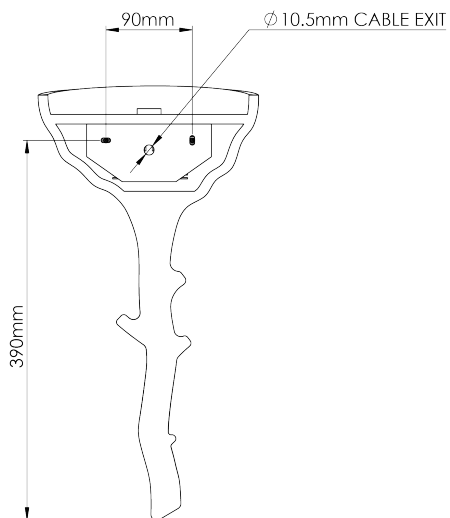

PORTA ROMANA

Rupi Ceramic Wall Light Small

TWL168S | Pudding

Pudding

HEIGHT
440mm | 17 ¼"

CONSTRUCTED FROM
Glazed ceramic

WATTAGE
1W

WIDTH
220mm | 8 ¾"

WEIGHT
1.75kg | 4 lbs

LAMPING
1 x 75lm (1w) LED Module Supplied Fitted

PROJECTION
100mm | 4"

MATERIAL
Glazed ceramic

VOLTAGE
220-240V

DESIGNERS NOTE
This product requires a wall cavity

FINISHES
Almond
Myrtle
Pudding
Tigers Eye

Wall Fixing

Custom

Rupi Ceramic Wall Light Small

TWL168S

HEIGHT
440mm | 17 1/2"

WIDTH
220mm | 8 3/4"

PROJECTION
100mm | 4"

TOP VIEW

FRONT VIEW

SIDE VIEW

REAR VIEW

© Porta Romana 2025

Dimensions and weights are provided as a guide. All Porta Romana Products are made by hand and variations can occur in some products. The products you are buying or marketing are exclusive designs belonging to Porta Romana. Please do not submit design sheets featuring our products to other manufacturing companies nor to other parties who might. Any manufacturer found to be reproducing Porta Romana products will be breaching copyright law and will be actively pursued