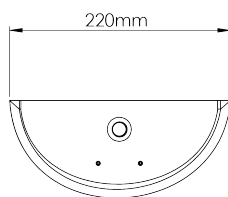

PORTA ROMANA

Rupi Ceramic Wall Light Small

TWL168S | Almond

Almond

HEIGHT
440mm | 17 ¼"

CONSTRUCTED FROM
Glazed ceramic

WATTAGE
1W

WIDTH
220mm | 8 ¾"

WEIGHT
1.75kg | 4 lbs

LAMPING
1 x 75lm (1w) LED Module Supplied Fitted

PROJECTION
100mm | 4"

MATERIAL
Glazed ceramic

VOLTAGE
220-240V

DESIGNERS NOTE
This product requires a wall cavity

FINISHES
Almond
Myrtle
Pudding
Tigers Eye

Wall Fixing

Custom

Rupi Ceramic Wall Light Small

TWL168S

HEIGHT
440mm | 17 1/2"

WIDTH
220mm | 8 3/4"

PROJECTION
100mm | 4"

TOP VIEW

FRONT VIEW

SIDE VIEW

REAR VIEW

© Porta Romana 2025

Dimensions and weights are provided as a guide. All Porta Romana Products are made by hand and variations can occur in some products. The products you are buying or marketing are exclusive designs belonging to Porta Romana. Please do not submit design sheets featuring our products to other manufacturing companies nor to other parties who might. Any manufacturer found to be reproducing Porta Romana products will be breaching copyright law and will be actively pursued