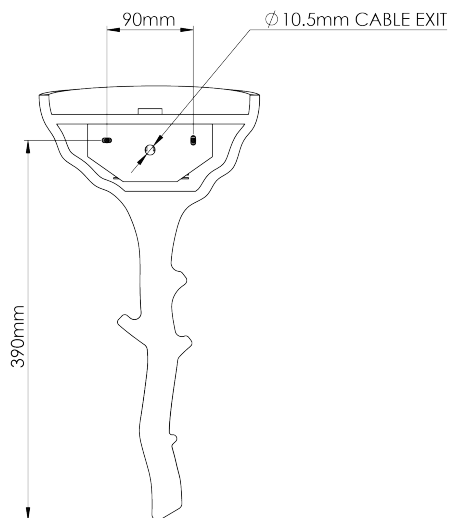

PORTA ROMANA

Rupi Ceramic Wall Light Small

TWL168S | Almond

Almond

HEIGHT
440mm | 17 ¼"

CONSTRUCTED FROM
Glazed ceramic

WATTAGE
1W

WIDTH
220mm | 8 ¾"

WEIGHT
1.75kg | 4 lbs

LAMPING
1 x 75lm (1w) LED Module Supplied Fitted

PROJECTION
100mm | 4"

MATERIAL
Glazed ceramic

VOLTAGE
220-240V

DESIGNERS NOTE
This product requires a wall cavity

FINISHES
Almond
Myrtle
Pudding
Tigers Eye

Wall Fixing

Custom

Rupi Ceramic Wall Light Small

TWL168S

HEIGHT
440mm | 17 1/2"

WIDTH
220mm | 8 3/4"

PROJECTION
100mm | 4"

TOP VIEW

FRONT VIEW

SIDE VIEW

REAR VIEW

© Porta Romana 2025

Dimensions and weights are provided as a guide. All Porta Romana Products are made by hand and variations can occur in some products. The products you are buying or marketing are exclusive designs belonging to Porta Romana. Please do not submit design sheets featuring our products to other manufacturing companies nor to other parties who might. Any manufacturer found to be reproducing Porta Romana products will be breaching copyright law and will be actively pursued