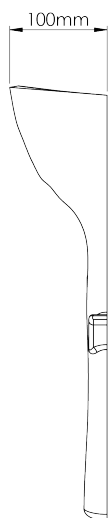

PORTA ROMANA

Rupi Ceramic Wall Light Small

TWL168S | Almond

Almond

HEIGHT
440mm | 17 ¼"

CONSTRUCTED FROM
Glazed ceramic

WATTAGE
1W

WIDTH
220mm | 8 ¾"

WEIGHT
1.75kg | 4 lbs

LAMPING
1 x 75lm (1w) LED Module Supplied Fitted

PROJECTION
100mm | 4"

MATERIAL
Glazed ceramic

VOLTAGE
220-240V

DESIGNERS NOTE
This product requires a wall cavity

FINISHES
Almond
Myrtle
Pudding
Tigers Eye

Wall Fixing

Custom

Rupi Ceramic Wall Light Small

TWL168S

HEIGHT
440mm | 17 1/2"

WIDTH
220mm | 8 3/4"

PROJECTION
100mm | 4"

TOP VIEW

FRONT VIEW

SIDE VIEW

REAR VIEW

© Porta Romana 2025

Dimensions and weights are provided as a guide. All Porta Romana Products are made by hand and variations can occur in some products. The products you are buying or marketing are exclusive designs belonging to Porta Romana. Please do not submit design sheets featuring our products to other manufacturing companies nor to other parties who might. Any manufacturer found to be reproducing Porta Romana products will be breaching copyright law and will be actively pursued