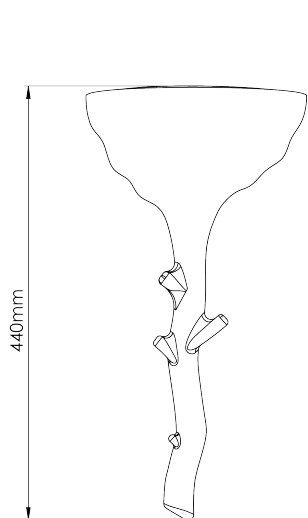

PORTA ROMANA

Rupi Ceramic Wall Light Small

TWL168S | Almond

Almond

HEIGHT
440mm | 17 ¼"

CONSTRUCTED FROM
Glazed ceramic

WATTAGE
1W

WIDTH
220mm | 8 ¾"

WEIGHT
1.75kg | 4 lbs

LAMPING
1 x 75lm (1w) LED Module Supplied Fitted

PROJECTION
100mm | 4"

MATERIAL
Glazed ceramic

VOLTAGE
220-240V

DESIGNERS NOTE
This product requires a wall cavity

FINISHES
Almond
Myrtle
Pudding
Tigers Eye

Wall Fixing

Custom

Rupi Ceramic Wall Light Small

TWL168S

HEIGHT
440mm | 17 1/2"

WIDTH
220mm | 8 3/4"

PROJECTION
100mm | 4"

TOP VIEW

FRONT VIEW

SIDE VIEW

REAR VIEW

© Porta Romana 2025

Dimensions and weights are provided as a guide. All Porta Romana Products are made by hand and variations can occur in some products. The products you are buying or marketing are exclusive designs belonging to Porta Romana. Please do not submit design sheets featuring our products to other manufacturing companies nor to other parties who might. Any manufacturer found to be reproducing Porta Romana products will be breaching copyright law and will be actively pursued