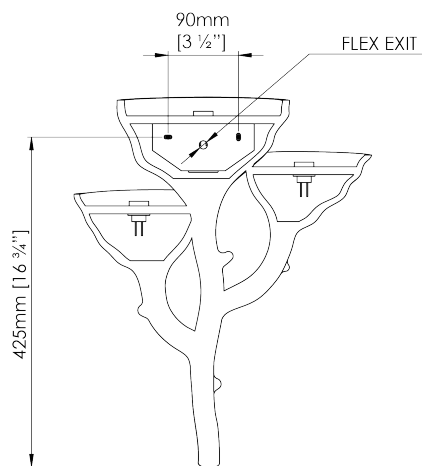

PORTA ROMANA

Rupi Ceramic Wall Light Large

TWL168L | Pudding

Pudding

HEIGHT
480mm | 18 ¾"

CONSTRUCTED FROM
Glazed ceramic

WATTAGE
3W

WIDTH
390mm | 15 ¼"

WEIGHT
2.5kg | 5 ¾ lbs

LAMPING
3 x 75lm (1w) LED Module Supplied Fitted

PROJECTION
100mm | 4"

MATERIAL
Glazed ceramic

VOLTAGE
120V

DESIGNERS NOTE
This product requires a wall cavity

FINISHES
Almond
Myrtle
Pudding
Tigers Eye

Wall Fixing

Custom

Rupi Ceramic Wall Light Large

TWL168L

HEIGHT
480mm | 18 3/4"

WIDTH
390mm | 15 1/4"

PROJECTION
100mm | 4"

TOP VIEW

FRONT VIEW

REAR VIEW

© Porta Romana 2025

Dimensions and weights are provided as a guide. All Porta Romana Products are made by hand and variations can occur in some products. The products you are buying or marketing are exclusive designs belonging to Porta Romana. Please do not submit design sheets featuring our products to other manufacturing companies nor to other parties who might. Any manufacturer found to be reproducing Porta Romana products will be breaching copyright law and will be actively pursued