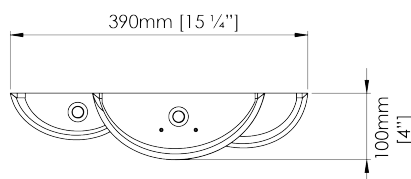

WEIGHT
2.5kg | 5 ¾ lbs

LAMPING
3 x 75lm (1w) LED Module Supplied Fitted

PROJECTION
100mm | 4"

MATERIAL
Glazed ceramic

VOLTAGE
120V

DESIGNERS NOTE
This product requires a wall cavity

FINISHES
Almond
Myrtle
Pudding
Tigers Eye

Wall Fixing

Custom

Rupi Ceramic Wall Light Large

TWL168L

HEIGHT
480mm | 18 3/4"

WIDTH
390mm | 15 1/4"

PROJECTION
100mm | 4"

TOP VIEW