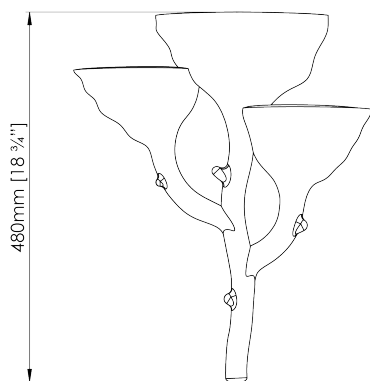

PORTA ROMANA

Rupi Ceramic Wall Light Large

TWL168L | Pudding

Pudding

HEIGHT
480mm | 18 ¾"

CONSTRUCTED FROM
Glazed ceramic

WATTAGE
3W

WIDTH
390mm | 15 ¼"

WEIGHT
2.5kg | 5 ¾ lbs

LAMPING
3 x 75lm (1w) LED Module Supplied Fitted

PROJECTION
100mm | 4"

MATERIAL
Glazed ceramic

VOLTAGE
120V

DESIGNERS NOTE
This product requires a wall cavity

FINISHES
Almond
Myrtle
Pudding
Tigers Eye

Wall Fixing

Custom

Rupi Ceramic Wall Light Large

TWL168L

HEIGHT
480mm | 18 3/4"

WIDTH
390mm | 15 1/4"

PROJECTION
100mm | 4"

TOP VIEW