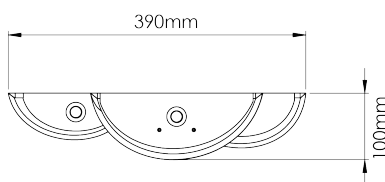

WEIGHT
2.5kg | 5 ¾ lbs

LAMPING
3 x 75lm (1w) LED Module Supplied Fitted

PROJECTION
100mm | 4"

MATERIAL
Glazed ceramic

VOLTAGE
220-240V

DESIGNERS NOTE
This product requires a wall cavity

FINISHES
Almond
Myrtle
Pudding
Tigers Eye

Wall Fixing

Custom

Rupi Ceramic Wall Light Large

TWL168L

HEIGHT
480mm | 18 ¾"

WIDTH
390mm | 15 ¼"

PROJECTION
100mm | 4"

TOP VIEW