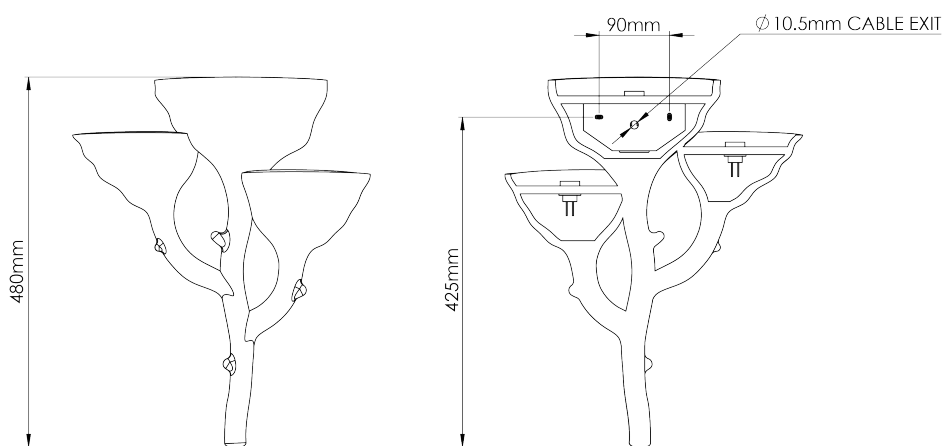

PORTA ROMANA

Rupi Ceramic Wall Light Large

TWL168L | Pudding

Pudding

HEIGHT
480mm | 18 ¾"

CONSTRUCTED FROM
Glazed ceramic

WATTAGE
3W

WIDTH
390mm | 15 ¼"

WEIGHT
2.5kg | 5 ¾ lbs

LAMPING
3 x 75lm (1w) LED Module Supplied Fitted

PROJECTION
100mm | 4"

MATERIAL
Glazed ceramic

VOLTAGE
220-240V

DESIGNERS NOTE
This product requires a wall cavity

FINISHES
Almond
Myrtle
Pudding
Tigers Eye

Wall Fixing

Custom

Rupi Ceramic Wall Light Large

TWL168L

HEIGHT
480mm | 18 ¾"

WIDTH
390mm | 15 ¼"

PROJECTION
100mm | 4"

TOP VIEW

FRONT VIEW

REAR VIEW

© Porta Romana 2025

Dimensions and weights are provided as a guide. All Porta Romana Products are made by hand and variations can occur in some products. The products you are buying or marketing are exclusive designs belonging to Porta Romana. Please do not submit design sheets featuring our products to other manufacturing companies nor to other parties who might. Any manufacturer found to be reproducing Porta Romana products will be breaching copyright law and will be actively pursued