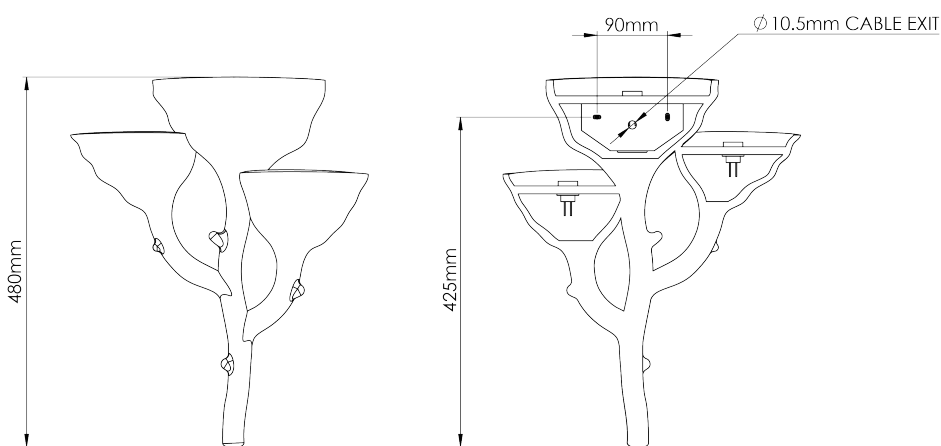

PORTA ROMANA

Rupi Ceramic Wall Light Large

TWL168L | Myrtle

Myrtle

HEIGHT
480mm | 18 ¾"

CONSTRUCTED FROM
Glazed ceramic

WATTAGE
3W

WIDTH
390mm | 15 ¼"

WEIGHT
2.5kg | 5 ¾ lbs

LAMPING
3 x 75lm (1w) LED Module Supplied Fitted

PROJECTION
100mm | 4"

MATERIAL
Glazed ceramic

VOLTAGE
220-240V

DESIGNERS NOTE
This product requires a wall cavity

FINISHES
Almond
Myrtle
Pudding
Tigers Eye

Wall Fixing

Custom

Rupi Ceramic Wall Light Large

TWL168L

HEIGHT
480mm | 19"

WIDTH
390mm | 15 1/2"

PROJECTION
100mm | 4"

TOP VIEW