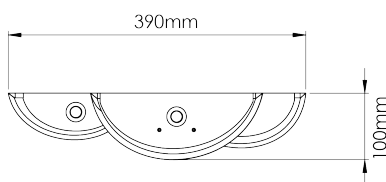

PORTA ROMANA

Rupi Ceramic Wall Light Large

TWL168L | Myrtle

Myrtle

HEIGHT
480mm | 18 ¾"

CONSTRUCTED FROM
Glazed ceramic

WATTAGE
3W

WIDTH
390mm | 15 ¼"

WEIGHT
2.5kg | 5 ¾ lbs

LAMPING
3 x 75lm (1w) LED Module Supplied Fitted

PROJECTION
100mm | 4"

MATERIAL
Glazed ceramic

VOLTAGE
220-240V

DESIGNERS NOTE
This product requires a wall cavity

FINISHES
Almond
Myrtle
Pudding
Tigers Eye

Wall Fixing

Custom

Rupi Ceramic Wall Light Large

TWL168L

HEIGHT
480mm | 19"

WIDTH
390mm | 15 1/2"

PROJECTION
100mm | 4"

TOP VIEW