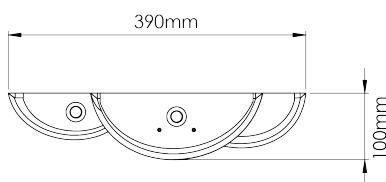

WEIGHT
2.5kg | 5 ¾ lbs

LAMPING
3 x 75lm (1w) LED Module Supplied Fitted

PROJECTION
100mm | 4"

MATERIAL
Glazed ceramic

VOLTAGE
220-240V

DESIGNERS NOTE
This product requires a wall cavity

FINISHES
Almond
Myrtle
Pudding
Tigers Eye

Wall Fixing

Custom

Rupi Ceramic Wall Light Large

TWL168L

HEIGHT
480mm | 19"

WIDTH
390mm | 15 1/2"

PROJECTION
100mm | 4"

TOP VIEW