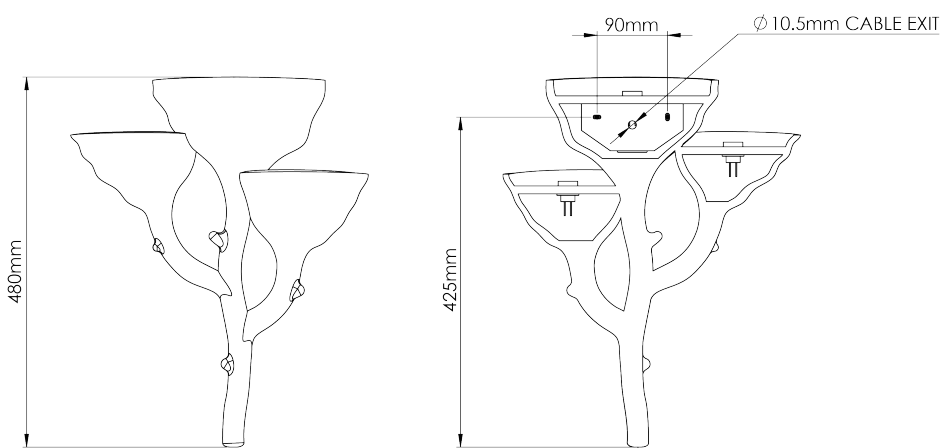

PORTA ROMANA

Rupi Ceramic Wall Light Large

TWL168L | Almond

Almond

HEIGHT
480mm | 18 ¾"

CONSTRUCTED FROM
Glazed ceramic

WATTAGE
3W

WIDTH
390mm | 15 ¼"

WEIGHT
2.5kg | 5 ¾ lbs

LAMPING
3 x 75lm (1w) LED Module Supplied Fitted

PROJECTION
100mm | 4"

MATERIAL
Glazed ceramic

VOLTAGE
220-240V

DESIGNERS NOTE
This product requires a wall cavity

FINISHES
Almond
Myrtle
Pudding
Tigers Eye

Wall Fixing

Custom

Rupi Ceramic Wall Light Large

TWL168L

HEIGHT
480mm | 19"

WIDTH
390mm | 15 1/2"

PROJECTION
100mm | 4"

TOP VIEW