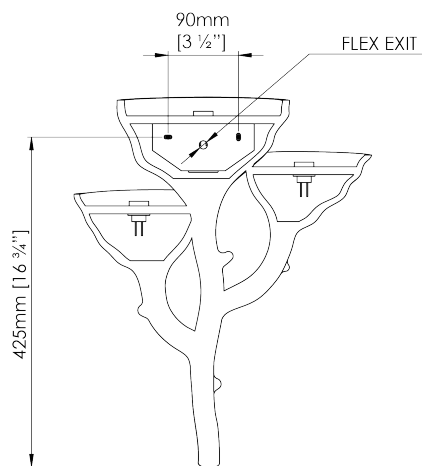

## Rupi Ceramic Wall Light Large

TWL168L | Almond

Almond

**HEIGHT**  
480mm | 18 ¾"

**CONSTRUCTED FROM**  
Glazed ceramic

**WATTAGE**  
3W

**WIDTH**  
390mm | 15 ¼"

**WEIGHT**  
2.5kg | 5 ¾ lbs

**LAMPING**  
3 x 75lm (1w) LED Module Supplied Fitted

**PROJECTION**  
100mm | 4"

**MATERIAL**  
Glazed ceramic

**VOLTAGE**  
120V

**DESIGNERS NOTE**  
This product requires a wall cavity

**FINISHES**  
Almond  
Myrtle  
Pudding  
Tigers Eye

# Rupi Ceramic Wall Light Large

TWL168L

HEIGHT  
480mm | 18 3/4"

WIDTH  
390mm | 15 1/4"

PROJECTION  
100mm | 4"

TOP VIEW

FRONT VIEW

REAR VIEW