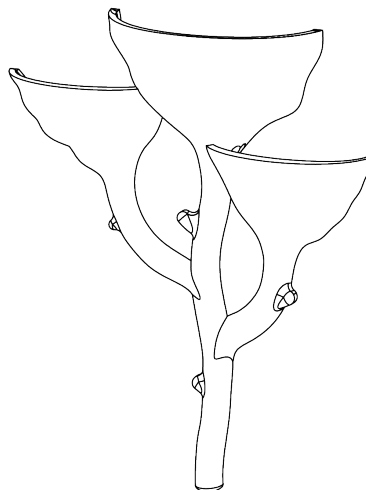

## Rupi Ceramic Wall Light Large

TWL168L | Almond

Almond

**HEIGHT**  
480mm | 18 ¾"

**CONSTRUCTED FROM**  
Glazed ceramic

**WATTAGE**  
3W

**WIDTH**  
390mm | 15 ¼"

**WEIGHT**  
2.5kg | 5 ¾ lbs

**LAMPING**  
3 x 75lm (1w) LED Module Supplied Fitted

**PROJECTION**  
100mm | 4"

**MATERIAL**  
Glazed ceramic

**VOLTAGE**  
120V

**DESIGNERS NOTE**  
This product requires a wall cavity

**FINISHES**  
Almond  
Myrtle  
Pudding  
Tigers Eye

Wall Fixing

Custom

# Rupi Ceramic Wall Light Large

TWL168L

HEIGHT  
480mm | 18 3/4"

WIDTH  
390mm | 15 1/4"

PROJECTION  
100mm | 4"

TOP VIEW

FRONT VIEW

REAR VIEW