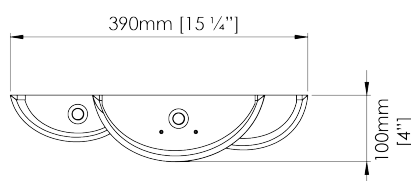

## Rupi Ceramic Wall Light Large

TWL168L | Almond

Almond

**HEIGHT**  
480mm | 18 ¾"

**CONSTRUCTED FROM**  
Glazed ceramic

**WATTAGE**  
3W

**WIDTH**  
390mm | 15 ¼"

**WEIGHT**  
2.5kg | 5 ¾ lbs

**LAMPING**  
3 x 75lm (1w) LED Module Supplied Fitted

**PROJECTION**  
100mm | 4"

**MATERIAL**  
Glazed ceramic

**VOLTAGE**  
120V

**DESIGNERS NOTE**  
This product requires a wall cavity

**FINISHES**  
Almond  
Myrtle  
Pudding  
Tigers Eye

# Rupi Ceramic Wall Light Large

TWL168L

HEIGHT  
480mm | 18 3/4"

WIDTH  
390mm | 15 1/4"

PROJECTION  
100mm | 4"

TOP VIEW

FRONT VIEW

REAR VIEW