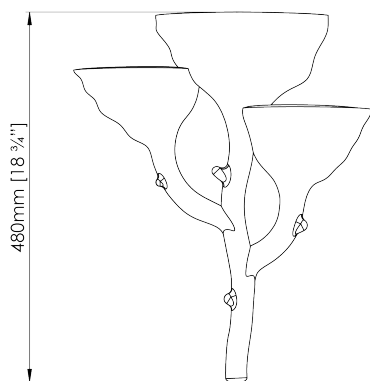

## Rupi Ceramic Wall Light Large

TWL168L | Almond

Almond

**HEIGHT**  
480mm | 18 ¾"

**CONSTRUCTED FROM**  
Glazed ceramic

**WATTAGE**  
3W

**WIDTH**  
390mm | 15 ¼"

**WEIGHT**  
2.5kg | 5 ¾ lbs

**LAMPING**  
3 x 75lm (1w) LED Module Supplied Fitted

**PROJECTION**  
100mm | 4"

**MATERIAL**  
Glazed ceramic

**VOLTAGE**  
120V

**DESIGNERS NOTE**  
This product requires a wall cavity

**FINISHES**  
Almond  
Myrtle  
Pudding  
Tigers Eye

# Rupi Ceramic Wall Light Large

TWL168L

HEIGHT  
480mm | 18 3/4"

WIDTH  
390mm | 15 1/4"

PROJECTION  
100mm | 4"

TOP VIEW

FRONT VIEW

REAR VIEW