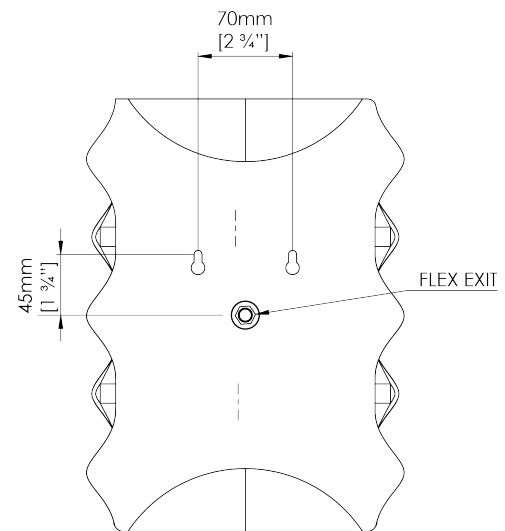

PORTA ROMANA

Brae Wall Light

TWL167 | Pudding

Pudding

HEIGHT
370mm | 14 1/2"

CONSTRUCTED FROM
Glazed ceramic

WATTAGE
25W

WIDTH
285mm | 11 1/4"

Brae Wall Light

TWL167

HEIGHT
370mm | 14 1/2"

WIDTH
285mm | 11 1/4"

PROJECTION
130mm | 5 1/4"

TOP VIEW

FRONT VIEW

RIGHT VIEW