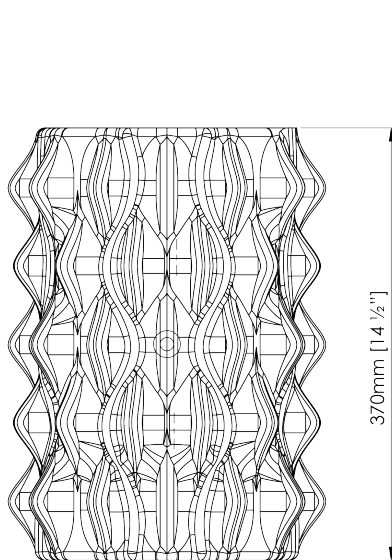

PORTA ROMANA

Brae Wall Light

TWL167 | Pudding

Pudding

HEIGHT
370mm | 14 1/2"

CONSTRUCTED FROM
Glazed ceramic

WATTAGE
25W

WIDTH
285mm | 11 1/4"

WEIGHT
2.5kg | 5 3/4 lbs

LAMPING
2 x 320lm (3.2w) LED G9 Capsule

PROJECTION
130mm | 5 1/4"

MATERIAL
Glazed ceramic

VOLTAGE
120V

FINISHES
Almond
Pudding
Tigers Eye

Wall Fixing

Custom

Brae Wall Light

TWL167

HEIGHT
370mm | 14 1/2"

WIDTH
285mm | 11 1/4"

PROJECTION
130mm | 5 1/4"

TOP VIEW

FRONT VIEW

RIGHT VIEW