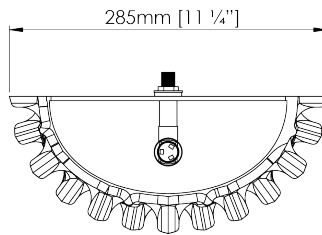

PORTA ROMANA

Brae Wall Light

TWL167 | Pudding

Pudding

HEIGHT
370mm | 14 1/2"

CONSTRUCTED FROM
Glazed ceramic

WATTAGE
25W

WIDTH
285mm | 11 1/4"

WEIGHT
2.5kg | 5 3/4 lbs

LAMPING
2 x 320lm (3.2w) LED G9 Capsule

PROJECTION
130mm | 5 1/4"

MATERIAL
Glazed ceramic

VOLTAGE
120V

FINISHES
Almond
Pudding
Tigers Eye

Wall Fixing

Custom

Brae Wall Light

TWL167

HEIGHT
370mm | 14 1/2"

WIDTH
285mm | 11 1/4"

PROJECTION
130mm | 5 1/4"

TOP VIEW

FRONT VIEW

RIGHT VIEW