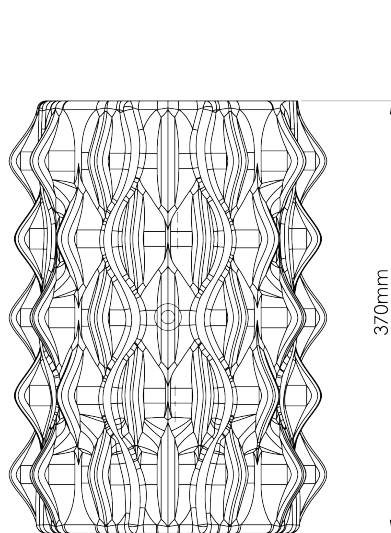

PORTA ROMANA

Brae Wall Light

TWL167 | Pudding

Pudding

HEIGHT
370mm | 14 1/2"

CONSTRUCTED FROM
Glazed ceramic

WATTAGE
25W

WIDTH
285mm | 11 1/4"

WEIGHT
2.5kg | 5 3/4 lbs

LAMPING
2 x 320lm (3.2w) LED G9 Capsule

PROJECTION
130mm | 5 1/4"

MATERIAL
Glazed ceramic

VOLTAGE
220-240V

FINISHES
Almond
Pudding
Tigers Eye

Wall Fixing

Custom

Brae Wall Light

TWL167

HEIGHT
370mm | 14 1/2"

WIDTH
285mm | 11 1/4"

PROJECTION
130mm | 5 1/4"

TOP VIEW

FRONT VIEW

RIGHT VIEW