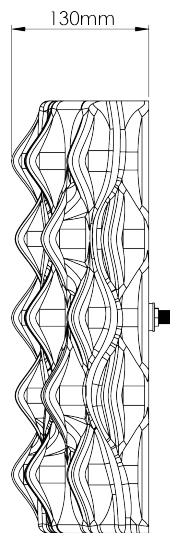

PORTA ROMANA

Brae Wall Light

TWL167 | Pudding

Pudding

HEIGHT
370mm | 14 1/2"

CONSTRUCTED FROM
Glazed ceramic

WATTAGE
25W

WIDTH
285mm | 11 1/4"

WEIGHT
2.5kg | 5 3/4 lbs

LAMPING
2 x 320lm (3.2w) LED G9 Capsule

PROJECTION
130mm | 5 1/4"

MATERIAL
Glazed ceramic

VOLTAGE
220-240V

FINISHES
Almond
Pudding
Tigers Eye

Wall Fixing

Custom

Brae Wall Light

TWL167

HEIGHT
370mm | 14 1/2"

WIDTH
285mm | 11 1/4"

PROJECTION
130mm | 5 1/4"

TOP VIEW

FRONT VIEW

RIGHT VIEW

REAR VIEW

© Porta Romana 2025

Dimensions and weights are provided as a guide. All Porta Romana Products are made by hand and variations can occur in some products. The products you are buying or marketing are exclusive designs belonging to Porta Romana. Please do not submit design sheets featuring our products to other manufacturing companies nor to other parties who might. Any manufacturer found to be reproducing Porta Romana products will be breaching copyright law and will be actively pursued