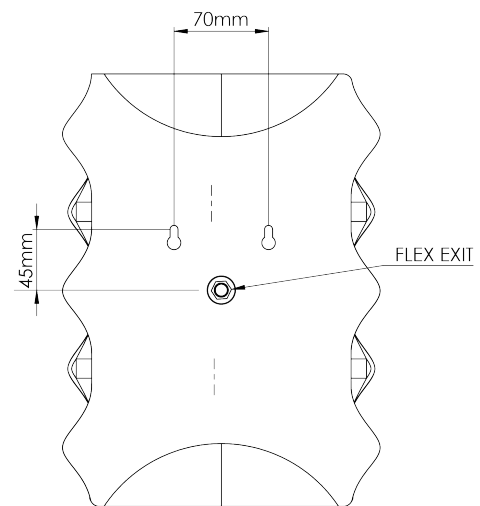

PORTA ROMANA

Brae Wall Light

TWL167 | Pudding

Pudding

HEIGHT
370mm | 14 1/2"

CONSTRUCTED FROM
Glazed ceramic

WATTAGE
25W

WIDTH
285mm | 11 1/4"

Brae Wall Light

TWL167

HEIGHT
370mm | 14 1/2"

WIDTH
285mm | 11 1/4"

PROJECTION
130mm | 5 1/4"

TOP VIEW

FRONT VIEW

RIGHT VIEW