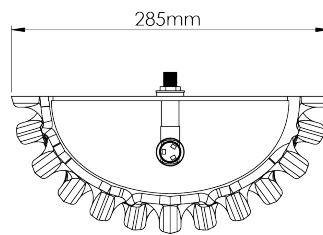

PORTA ROMANA

Brae Wall Light

TWL167 | Pudding

Pudding

HEIGHT
370mm | 14 1/2"

CONSTRUCTED FROM
Glazed ceramic

WATTAGE
25W

WIDTH
285mm | 11 1/4"

WEIGHT
2.5kg | 5 3/4 lbs

LAMPING
2 x 320lm (3.2w) LED G9 Capsule

PROJECTION
130mm | 5 1/4"

MATERIAL
Glazed ceramic

VOLTAGE
220-240V

FINISHES
Almond
Pudding
Tigers Eye

Wall Fixing

Custom

Brae Wall Light

TWL167

HEIGHT
370mm | 14 1/2"

WIDTH
285mm | 11 1/4"

PROJECTION
130mm | 5 1/4"

TOP VIEW

FRONT VIEW

RIGHT VIEW