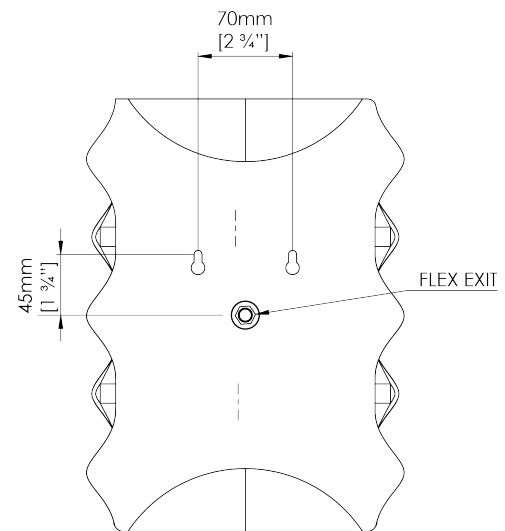

PORTA ROMANA

Brae Wall Light

TWL167 | Almond

Almond

HEIGHT
370mm | 14 1/2"

CONSTRUCTED FROM
Glazed ceramic

WATTAGE
25W

WIDTH
285mm | 11 1/4"

Brae Wall Light

TWL167

HEIGHT
370mm | 14 1/2"

WIDTH
285mm | 11 1/4"

PROJECTION
130mm | 5 1/4"

TOP VIEW

FRONT VIEW

RIGHT VIEW