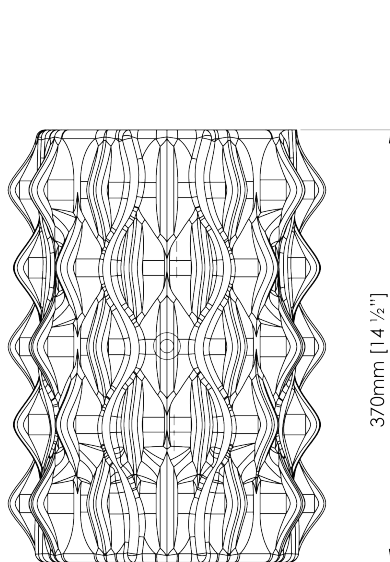

PORTA ROMANA

Brae Wall Light

TWL167 | Almond

Almond

HEIGHT
370mm | 14 1/2"

CONSTRUCTED FROM
Glazed ceramic

WATTAGE
25W

WIDTH
285mm | 11 1/4"

WEIGHT
2.5kg | 5 3/4 lbs

LAMPING
2 x 320lm (3.2w) LED G9 Capsule

PROJECTION
130mm | 5 1/4"

MATERIAL
Glazed ceramic

VOLTAGE
120V

FINISHES
Almond
Pudding
Tigers Eye

Wall Fixing

Custom

Brae Wall Light

TWL167

HEIGHT
370mm | 14 1/2"

WIDTH
285mm | 11 1/4"

PROJECTION
130mm | 5 1/4"

TOP VIEW

FRONT VIEW

RIGHT VIEW