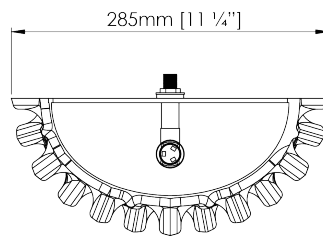

PORTA ROMANA

Brae Wall Light

TWL167 | Almond

Almond

HEIGHT
370mm | 14 1/2"

CONSTRUCTED FROM
Glazed ceramic

WATTAGE
25W

WIDTH
285mm | 11 1/4"

WEIGHT
2.5kg | 5 3/4 lbs

LAMPING
2 x 320lm (3.2w) LED G9 Capsule

PROJECTION
130mm | 5 1/4"

MATERIAL
Glazed ceramic

VOLTAGE
120V

FINISHES
Almond
Pudding
Tigers Eye

Wall Fixing

Custom

Brae Wall Light

TWL167

HEIGHT
370mm | 14 1/2"

WIDTH
285mm | 11 1/4"

PROJECTION
130mm | 5 1/4"

TOP VIEW

FRONT VIEW

RIGHT VIEW