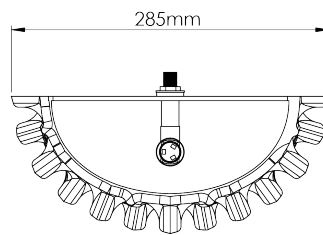

## Brae Wall Light

TWL167 | Almond

Almond

**HEIGHT**  
370mm | 14 1/2"

**CONSTRUCTED FROM**  
Glazed ceramic

**WATTAGE**  
25W

**WIDTH**  
285mm | 11 1/4"

**WEIGHT**  
2.5kg | 5 3/4 lbs

**LAMPING**  
2 x 320lm (3.2w) LED G9 Capsule

**PROJECTION**  
130mm | 5 1/4"

**MATERIAL**  
Glazed ceramic

**VOLTAGE**  
220-240V

**FINISHES**  
Almond  
Pudding  
Tigers Eye

Wall Fixing

Custom

# Brae Wall Light

TWL167

HEIGHT  
370mm | 14 1/2"

WIDTH  
285mm | 11 1/4"

PROJECTION  
130mm | 5 1/4"

TOP VIEW

FRONT VIEW

RIGHT VIEW