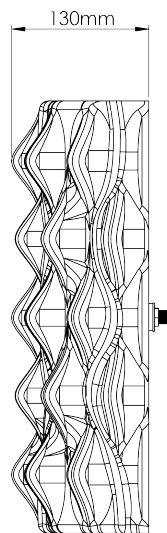

## Brae Wall Light

TWL167 | Almond

Almond

**HEIGHT**  
370mm | 14 1/2"

**CONSTRUCTED FROM**  
Glazed ceramic

**WATTAGE**  
25W

**WIDTH**  
285mm | 11 1/4"

**WEIGHT**  
2.5kg | 5 3/4 lbs

# Brae Wall Light

TWL167

HEIGHT  
370mm | 14 1/2"

WIDTH  
285mm | 11 1/4"

PROJECTION  
130mm | 5 1/4"

TOP VIEW

FRONT VIEW

RIGHT VIEW

REAR VIEW

© Porta Romana 2025

Dimensions and weights are provided as a guide. All Porta Romana Products are made by hand and variations can occur in some products. The products you are buying or marketing are exclusive designs belonging to Porta Romana. Please do not submit design sheets featuring our products to other manufacturing companies nor to other parties who might. Any manufacturer found to be reproducing Porta Romana products will be breaching copyright law and will be actively pursued