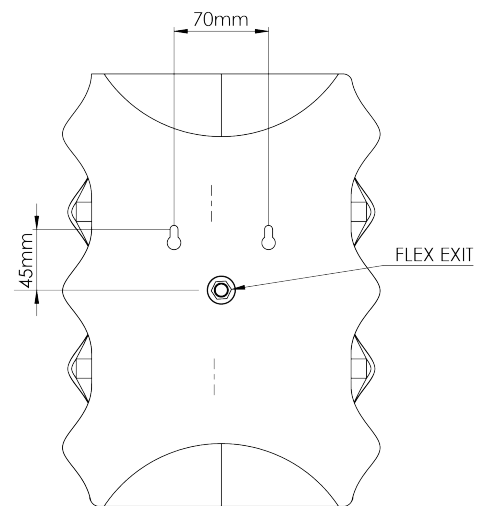

## Brae Wall Light

TWL167 | Almond

Almond

**HEIGHT**  
370mm | 14 1/2"

**CONSTRUCTED FROM**  
Glazed ceramic

**WATTAGE**  
25W

**WIDTH**  
285mm | 11 1/4"

**WEIGHT**  
2.5kg | 5 3/4 lbs

# Brae Wall Light

TWL167

HEIGHT  
370mm | 14 1/2"

WIDTH  
285mm | 11 1/4"

PROJECTION  
130mm | 5 1/4"

TOP VIEW

FRONT VIEW

RIGHT VIEW