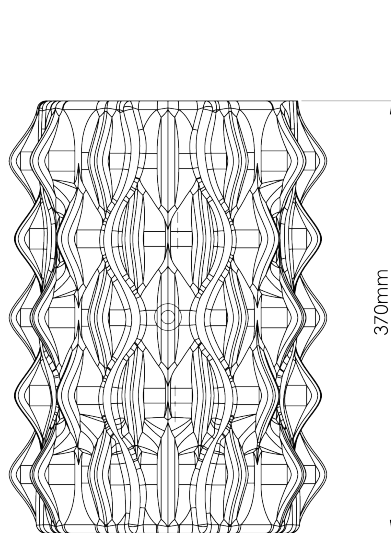

## Brae Wall Light

TWL167 | Almond

Almond

**HEIGHT**  
370mm | 14 1/2"

**CONSTRUCTED FROM**  
Glazed ceramic

**WATTAGE**  
25W

**WIDTH**  
285mm | 11 1/4"

**WEIGHT**  
2.5kg | 5 3/4 lbs

**LAMPING**  
2 x 320lm (3.2w) LED G9 Capsule

**PROJECTION**  
130mm | 5 1/4"

**MATERIAL**  
Glazed ceramic

**VOLTAGE**  
220-240V

**FINISHES**  
Almond  
Pudding  
Tigers Eye

Wall Fixing

Custom

# Brae Wall Light

TWL167

HEIGHT  
370mm | 14 1/2"

WIDTH  
285mm | 11 1/4"

PROJECTION  
130mm | 5 1/4"

TOP VIEW

FRONT VIEW

RIGHT VIEW