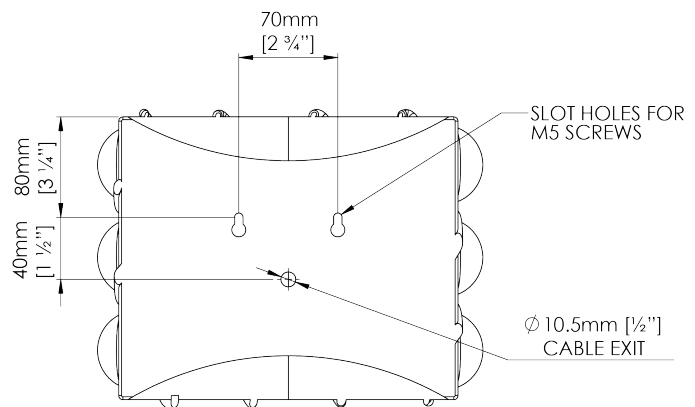

PORTA ROMANA

Bolla Wall Light

TWL166 | Tigers Eye

Tigers Eye

HEIGHT
235mm | 9 ¼"

CONSTRUCTED FROM
Glazed ceramic

WATTAGE
25W

WIDTH
290mm | 11 ½"

Bolla Wall Light

TWL166

HEIGHT
235mm | 9 1/4"

WIDTH
290mm | 11 1/2"

PROJECTION
130mm | 5 1/4"

TOP VIEW

RIGHT VIEW

FRONT VIEW