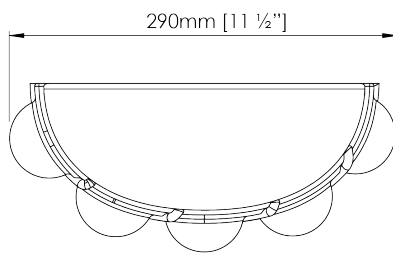

PORTA ROMANA

Bolla Wall Light

TWL166 | Tigers Eye

Tigers Eye

HEIGHT
235mm | 9 ¼"

CONSTRUCTED FROM
Glazed ceramic

WATTAGE
25W

WIDTH
290mm | 11 ½"

WEIGHT
2.25kg | 5 lbs

LAMPING
2 x 320lm (3.2w) LED G9 Capsule

PROJECTION
130mm | 5 ¼"

MATERIAL
Glazed ceramic

VOLTAGE
120V

FINISHES
Almond
Myrtle
Pudding
Safari
Tigers Eye

Wall Fixing

Custom

Bolla Wall Light

TWL166

HEIGHT
235mm | 9 1/4"

WIDTH
290mm | 11 1/2"

PROJECTION
130mm | 5 1/4"

TOP VIEW

RIGHT VIEW

FRONT VIEW