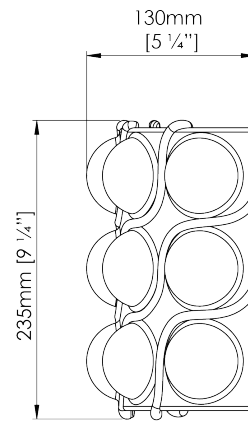

PORTA ROMANA

Bolla Wall Light

TWL166 | Tigers Eye

Tigers Eye

HEIGHT
235mm | 9 ¼"

CONSTRUCTED FROM
Glazed ceramic

WATTAGE
25W

WIDTH
290mm | 11 ½"

WEIGHT
2.25kg | 5 lbs

LAMPING
2 x 320lm (3.2w) LED G9 Capsule

PROJECTION
130mm | 5 ¼"

MATERIAL
Glazed ceramic

VOLTAGE
120V

FINISHES
Almond
Myrtle
Pudding
Safari
Tigers Eye

Wall Fixing

Custom

Bolla Wall Light

TWL166

HEIGHT
235mm | 9 1/4"

WIDTH
290mm | 11 1/2"

PROJECTION
130mm | 5 1/4"

TOP VIEW

RIGHT VIEW

FRONT VIEW

REAR VIEW

© Porta Romana 2025

Dimensions and weights are provided as a guide. All Porta Romana Products are made by hand and variations can occur in some products. The products you are buying or marketing are exclusive designs belonging to Porta Romana. Please do not submit design sheets featuring our products to other manufacturing companies nor to other parties who might. Any manufacturer found to be reproducing Porta Romana products will be breaching copyright law and will be actively pursued