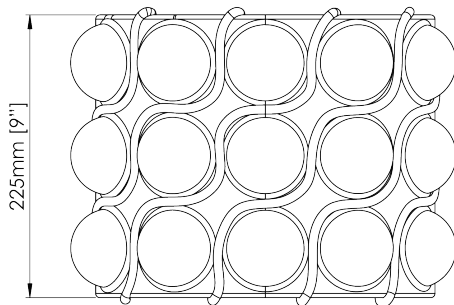

Bolla Wall Light

TWL166

HEIGHT
235mm | 9 1/4"

WIDTH
290mm | 11 1/2"

PROJECTION
130mm | 5 1/4"

TOP VIEW

RIGHT VIEW

FRONT VIEW