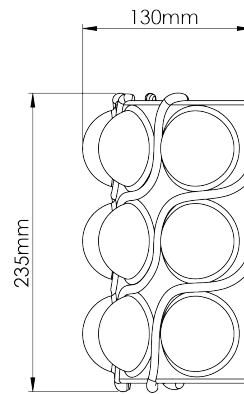

## Bolla Wall Light

TWL166 | Tigers Eye

Tigers Eye

**HEIGHT**  
235mm | 9 1/4"

**CONSTRUCTED FROM**  
Glazed ceramic

**WATTAGE**  
25W

**WIDTH**  
290mm | 11 1/2"

**WEIGHT**  
2.25kg | 5 lbs

**LAMP**  
2 x 320lm (3.2w) LED G9 Capsule

**PROJECTION**  
130mm | 5 1/4"

**MATERIAL**  
Glazed ceramic

**VOLTAGE**  
220-240V

# Bolla Wall Light

TWL166

HEIGHT  
235mm | 9 1/4"

WIDTH  
290mm | 11 1/2"

PROJECTION  
130mm | 5 1/4"

TOP VIEW

RIGHT VIEW

FRONT VIEW

REAR VIEW

© Porta Romana 2025

Dimensions and weights are provided as a guide. All Porta Romana Products are made by hand and variations can occur in some products. The products you are buying or marketing are exclusive designs belonging to Porta Romana. Please do not submit design sheets featuring our products to other manufacturing companies nor to other parties who might. Any manufacturer found to be reproducing Porta Romana products will be breaching copyright law and will be actively pursued