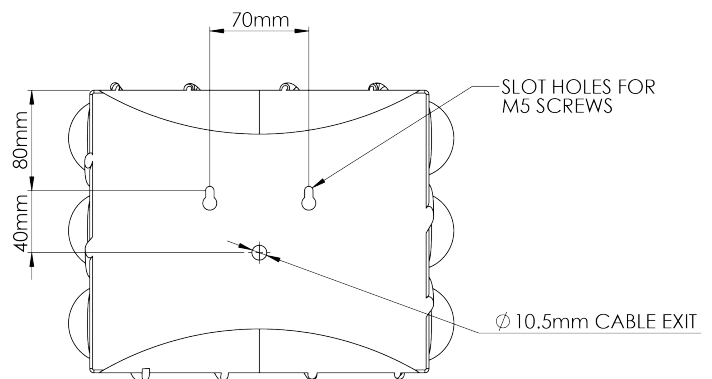

# Bolla Wall Light

TWL166

HEIGHT  
235mm | 9 1/4"

WIDTH  
290mm | 11 1/2"

PROJECTION  
130mm | 5 1/4"

TOP VIEW

RIGHT VIEW

FRONT VIEW