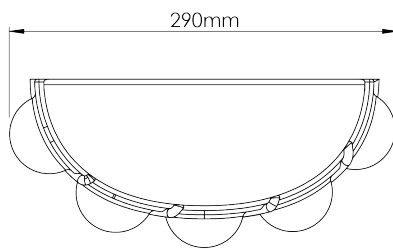

## Bolla Wall Light

TWL166 | Tigers Eye

Tigers Eye

**HEIGHT**  
235mm | 9 1/4"

**CONSTRUCTED FROM**  
Glazed ceramic

**WATTAGE**  
25W

**WIDTH**  
290mm | 11 1/2"

**WEIGHT**  
2.25kg | 5 lbs

**LAMP**  
2 x 320lm (3.2w) LED G9 Capsule

**PROJECTION**  
130mm | 5 1/4"

**MATERIAL**  
Glazed ceramic

**VOLTAGE**  
220-240V

# Bolla Wall Light

TWL166

HEIGHT  
235mm | 9 1/4"

WIDTH  
290mm | 11 1/2"

PROJECTION  
130mm | 5 1/4"

TOP VIEW

RIGHT VIEW

FRONT VIEW