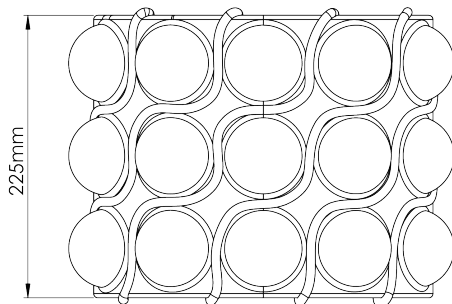

## Bolla Wall Light

TWL166 | Tigers Eye

Tigers Eye

**HEIGHT**  
235mm | 9 1/4"

**CONSTRUCTED FROM**  
Glazed ceramic

**WATTAGE**  
25W

**WIDTH**  
290mm | 11 1/2"

**WEIGHT**  
2.25kg | 5 lbs

# Bolla Wall Light

TWL166

HEIGHT  
235mm | 9 1/4"

WIDTH  
290mm | 11 1/2"

PROJECTION  
130mm | 5 1/4"

TOP VIEW

RIGHT VIEW

FRONT VIEW