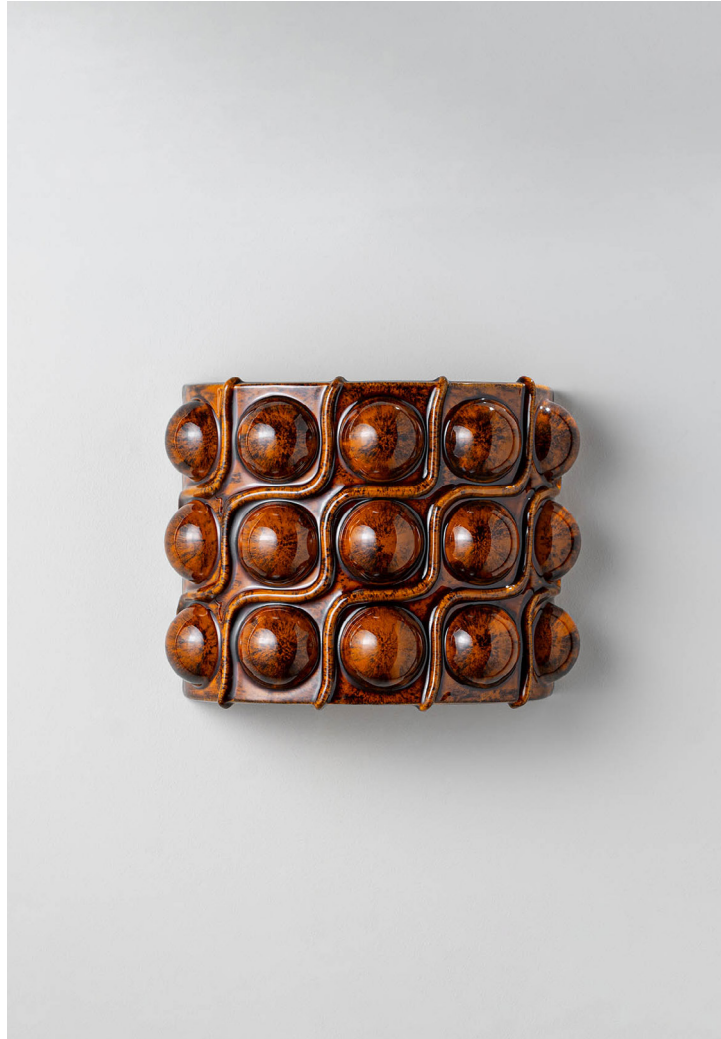

# PORTA ROMANA

## Bolla Wall Light

TWL166 | Tigers Eye

Tigers Eye

**HEIGHT**  
235mm | 9 1/4"

**CONSTRUCTED FROM**  
Glazed ceramic

**WATTAGE**  
25W

**WIDTH**  
290mm | 11 1/2"

**WEIGHT**  
2.25kg | 5 lbs

**LAMP**  
2 x 320lm (3.2w) LED G9 Capsule

**PROJECTION**  
130mm | 5 1/4"

**MATERIAL**  
Glazed ceramic

**VOLTAGE**  
220-240V