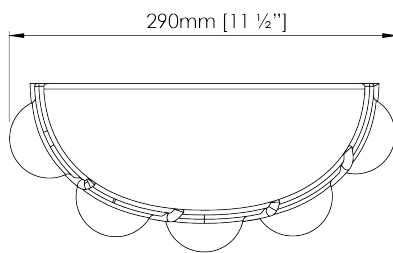

PORTA ROMANA

Bolla Wall Light

TWL166 | Safari

Safari

HEIGHT
235mm | 9 1/4"

CONSTRUCTED FROM
Glazed ceramic

WATTAGE
25W

WIDTH
290mm | 11 1/2"

WEIGHT
2.25kg | 5 lbs

LAMPING
2 x 320lm (3.2w) LED G9 Capsule

PROJECTION
130mm | 5 1/4"

MATERIAL
Glazed ceramic

VOLTAGE
120V

FINISHES

Almond
Myrtle
Pudding
Safari
Tigers Eye

Wall Fixing

Custom

Bolla Wall Light

TWL166

HEIGHT
235mm | 9 1/4"

WIDTH
290mm | 11 1/2"

PROJECTION
130mm | 5 1/4"

TOP VIEW

RIGHT VIEW

FRONT VIEW

REAR VIEW

© Porta Romana 2025

Dimensions and weights are provided as a guide. All Porta Romana Products are made by hand and variations can occur in some products. The products you are buying or marketing are exclusive designs belonging to Porta Romana. Please do not submit design sheets featuring our products to other manufacturing companies nor to other parties who might. Any manufacturer found to be reproducing Porta Romana products will be breaching copyright law and will be actively pursued