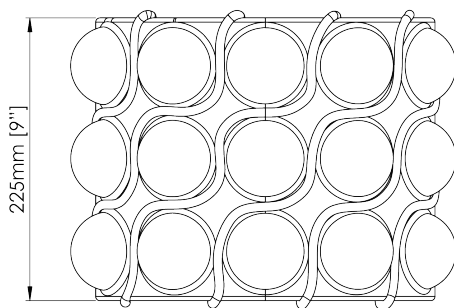

PORTA ROMANA

Bolla Wall Light

TWL166 | Safari

Safari

HEIGHT
235mm | 9 1/4"

CONSTRUCTED FROM
Glazed ceramic

WATTAGE
25W

WIDTH
290mm | 11 1/2"

WEIGHT
2.25kg | 5 lbs

LAMPING
2 x 320lm (3.2w) LED G9 Capsule

PROJECTION
130mm | 5 1/4"

MATERIAL
Glazed ceramic

VOLTAGE
120V

FINISHES

Almond
Myrtle
Pudding
Safari
Tigers Eye

Wall Fixing

Custom

Bolla Wall Light

TWL166

HEIGHT
235mm | 9 1/4"

WIDTH
290mm | 11 1/2"

PROJECTION
130mm | 5 1/4"

TOP VIEW

RIGHT VIEW

FRONT VIEW

REAR VIEW

© Porta Romana 2025

Dimensions and weights are provided as a guide. All Porta Romana Products are made by hand and variations can occur in some products. The products you are buying or marketing are exclusive designs belonging to Porta Romana. Please do not submit design sheets featuring our products to other manufacturing companies nor to other parties who might. Any manufacturer found to be reproducing Porta Romana products will be breaching copyright law and will be actively pursued