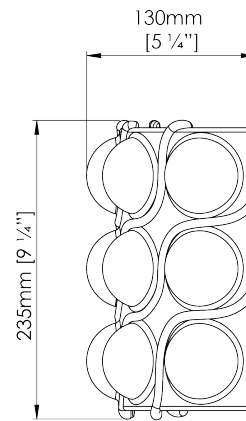

PORTA ROMANA

Bolla Wall Light

TWL166 | Safari

Safari

HEIGHT
235mm | 9 1/4"

CONSTRUCTED FROM
Glazed ceramic

WATTAGE
25W

WIDTH
290mm | 11 1/2"

WEIGHT
2.25kg | 5 lbs

LAMPING
2 x 320lm (3.2w) LED G9 Capsule

PROJECTION
130mm | 5 1/4"

MATERIAL
Glazed ceramic

VOLTAGE
120V

FINISHES

Almond
Myrtle
Pudding
Safari
Tigers Eye

Wall Fixing

Custom

Bolla Wall Light

TWL166

HEIGHT
235mm | 9 1/4"

WIDTH
290mm | 11 1/2"

PROJECTION
130mm | 5 1/4"

TOP VIEW

RIGHT VIEW

FRONT VIEW

REAR VIEW

© Porta Romana 2025

Dimensions and weights are provided as a guide. All Porta Romana Products are made by hand and variations can occur in some products. The products you are buying or marketing are exclusive designs belonging to Porta Romana. Please do not submit design sheets featuring our products to other manufacturing companies nor to other parties who might. Any manufacturer found to be reproducing Porta Romana products will be breaching copyright law and will be actively pursued