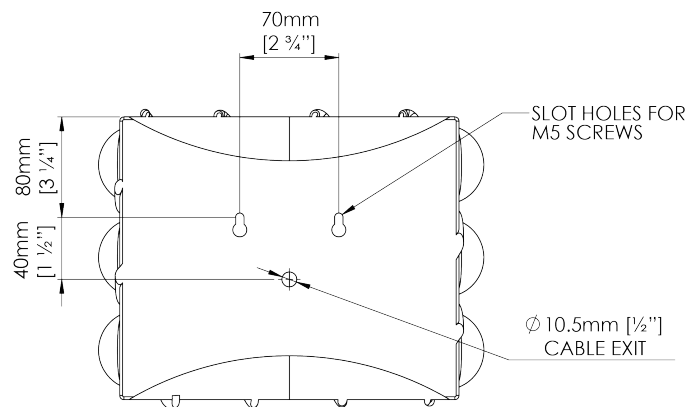

REAR VIEW

© Porta Romana 2025

Dimensions and weights are provided as a guide. All Porta Romana Products are made by hand and variations can occur in some products. The products you are buying or marketing are exclusive designs belonging to Porta Romana. Please do not submit design sheets featuring our products to other manufacturing companies nor to other parties who might. Any manufacturer found to be reproducing Porta Romana products will be breaching copyright law and will be actively pursued