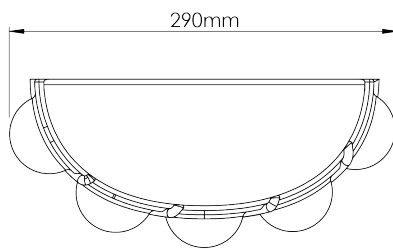

PORTA ROMANA

Bolla Wall Light

TWL166 | Safari

Safari

HEIGHT
235mm | 9 1/4"

CONSTRUCTED FROM
Glazed ceramic

WATTAGE
25W

WIDTH
290mm | 11 1/2"

WEIGHT
2.25kg | 5 lbs

LAMP
2 x 320lm (3.2w) LED G9 Capsule

PROJECTION
130mm | 5 1/4"

MATERIAL
Glazed ceramic

VOLTAGE
220-240V

FINISHES

Almond
Myrtle
Pudding
Safari
Tigers Eye

Wall Fixing

Custom

Bolla Wall Light

TWL166

HEIGHT
235mm | 9 1/4"

WIDTH
290mm | 11 1/2"

PROJECTION
130mm | 5 1/4"

TOP VIEW

RIGHT VIEW

FRONT VIEW

REAR VIEW

© Porta Romana 2025

Dimensions and weights are provided as a guide. All Porta Romana Products are made by hand and variations can occur in some products. The products you are buying or marketing are exclusive designs belonging to Porta Romana. Please do not submit design sheets featuring our products to other manufacturing companies nor to other parties who might. Any manufacturer found to be reproducing Porta Romana products will be breaching copyright law and will be actively pursued