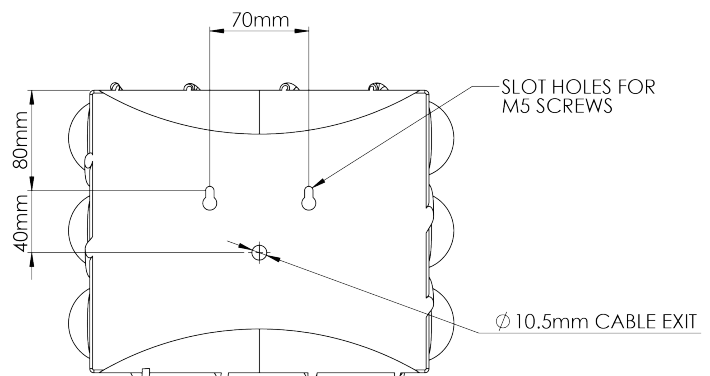

PORTA ROMANA

Bolla Wall Light

TWL166 | Safari

Safari

HEIGHT
235mm | 9 1/4"

CONSTRUCTED FROM
Glazed ceramic

WATTAGE
25W

WIDTH
290mm | 11 1/2"

Custom

Bolla Wall Light

TWL166

HEIGHT
235mm | 9 1/4"

WIDTH
290mm | 11 1/2"

PROJECTION
130mm | 5 1/4"

TOP VIEW

RIGHT VIEW

FRONT VIEW

REAR VIEW

© Porta Romana 2025

Dimensions and weights are provided as a guide. All Porta Romana Products are made by hand and variations can occur in some products. The products you are buying or marketing are exclusive designs belonging to Porta Romana. Please do not submit design sheets featuring our products to other manufacturing companies nor to other parties who might. Any manufacturer found to be reproducing Porta Romana products will be breaching copyright law and will be actively pursued