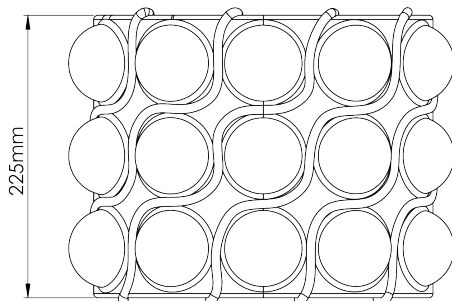

PORTA ROMANA

Bolla Wall Light

TWL166 | Safari

Safari

HEIGHT
235mm | 9 1/4"

CONSTRUCTED FROM
Glazed ceramic

WATTAGE
25W

WIDTH
290mm | 11 1/2"

Custom

Bolla Wall Light

TWL166

HEIGHT
235mm | 9 1/4"

WIDTH
290mm | 11 1/2"

PROJECTION
130mm | 5 1/4"

TOP VIEW

RIGHT VIEW

FRONT VIEW

REAR VIEW

© Porta Romana 2025

Dimensions and weights are provided as a guide. All Porta Romana Products are made by hand and variations can occur in some products. The products you are buying or marketing are exclusive designs belonging to Porta Romana. Please do not submit design sheets featuring our products to other manufacturing companies nor to other parties who might. Any manufacturer found to be reproducing Porta Romana products will be breaching copyright law and will be actively pursued