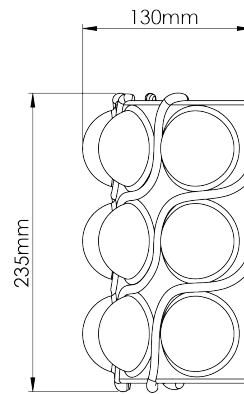

PORTA ROMANA

Bolla Wall Light

TWL166 | Safari

Safari

HEIGHT
235mm | 9 1/4"

CONSTRUCTED FROM
Glazed ceramic

WATTAGE
25W

WIDTH
290mm | 11 1/2"

WEIGHT
2.25kg | 5 lbs

LAMP
2 x 320lm (3.2w) LED G9 Capsule

PROJECTION
130mm | 5 1/4"

MATERIAL
Glazed ceramic

VOLTAGE
220-240V

FINISHES

Almond
Myrtle
Pudding
Safari
Tigers Eye

Wall Fixing

Custom

Bolla Wall Light

TWL166

HEIGHT
235mm | 9 1/4"

WIDTH
290mm | 11 1/2"

PROJECTION
130mm | 5 1/4"

TOP VIEW

RIGHT VIEW

FRONT VIEW

REAR VIEW

© Porta Romana 2025

Dimensions and weights are provided as a guide. All Porta Romana Products are made by hand and variations can occur in some products. The products you are buying or marketing are exclusive designs belonging to Porta Romana. Please do not submit design sheets featuring our products to other manufacturing companies nor to other parties who might. Any manufacturer found to be reproducing Porta Romana products will be breaching copyright law and will be actively pursued