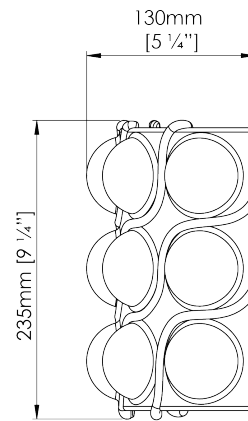

PORTA ROMANA

Bolla Wall Light

TWL166 | **Puttling**

Puttling

HEIGHT
235mm | 9 1/4"

CONSTRUCTED FROM
Glazed ceramic

WATTAGE
25W

WIDTH
290mm | 11 1/2"

WEIGHT
2.25kg | 5 lbs

LAMPING
2 x 320lm (3.2w) LED G9 Capsule

PROJECTION
130mm | 5 1/4"

MATERIAL
Glazed ceramic

VOLTAGE
120V

FINISHES

Almond
Myrtle
Puttling
Safari
Tigers Eye

Wall Fixing

Custom

Bolla Wall Light

TWL166

HEIGHT
235mm | 9 1/4"

WIDTH
290mm | 11 1/2"

PROJECTION
130mm | 5 1/4"

TOP VIEW

RIGHT VIEW

FRONT VIEW

REAR VIEW

© Porta Romana 2025

Dimensions and weights are provided as a guide. All Porta Romana Products are made by hand and variations can occur in some products. The products you are buying or marketing are exclusive designs belonging to Porta Romana. Please do not submit design sheets featuring our products to other manufacturing companies nor to other parties who might. Any manufacturer found to be reproducing Porta Romana products will be breaching copyright law and will be actively pursued