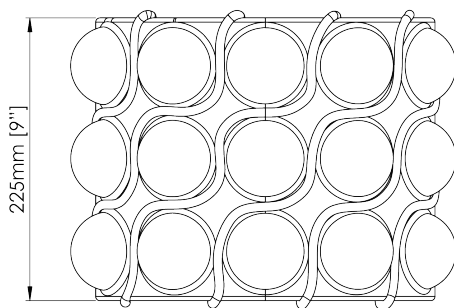

PORTA ROMANA

Bolla Wall Light

TWL166 | **Puttling**

Puttling

HEIGHT
235mm | 9 1/4"

CONSTRUCTED FROM
Glazed ceramic

WATTAGE
25W

WIDTH
290mm | 11 1/2"

WEIGHT
2.25kg | 5 lbs

LAMPING
2 x 320lm (3.2w) LED G9 Capsule

PROJECTION
130mm | 5 1/4"

MATERIAL
Glazed ceramic

VOLTAGE
120V

FINISHES

Almond
Myrtle
Puttling
Safari
Tigers Eye

Wall Fixing

Custom

Bolla Wall Light

TWL166

HEIGHT
235mm | 9 1/4"

WIDTH
290mm | 11 1/2"

PROJECTION
130mm | 5 1/4"

TOP VIEW

RIGHT VIEW

FRONT VIEW

REAR VIEW

© Porta Romana 2025

Dimensions and weights are provided as a guide. All Porta Romana Products are made by hand and variations can occur in some products. The products you are buying or marketing are exclusive designs belonging to Porta Romana. Please do not submit design sheets featuring our products to other manufacturing companies nor to other parties who might. Any manufacturer found to be reproducing Porta Romana products will be breaching copyright law and will be actively pursued