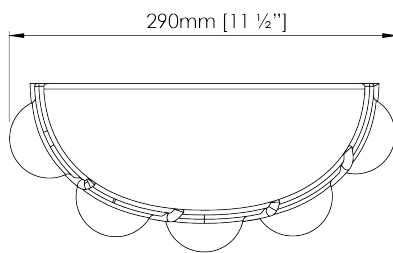

PORTA ROMANA

Bolla Wall Light

TWL166 | **Puttling**

Puttling

HEIGHT
235mm | 9 1/4"

CONSTRUCTED FROM
Glazed ceramic

WATTAGE
25W

WIDTH
290mm | 11 1/2"

WEIGHT
2.25kg | 5 lbs

LAMPING
2 x 320lm (3.2w) LED G9 Capsule

PROJECTION
130mm | 5 1/4"

MATERIAL
Glazed ceramic

VOLTAGE
120V

FINISHES

Almond
Myrtle
Puttling
Safari
Tigers Eye

Wall Fixing

Custom

Bolla Wall Light

TWL166

HEIGHT
235mm | 9 1/4"

WIDTH
290mm | 11 1/2"

PROJECTION
130mm | 5 1/4"

TOP VIEW

RIGHT VIEW

FRONT VIEW

REAR VIEW

© Porta Romana 2025

Dimensions and weights are provided as a guide. All Porta Romana Products are made by hand and variations can occur in some products. The products you are buying or marketing are exclusive designs belonging to Porta Romana. Please do not submit design sheets featuring our products to other manufacturing companies nor to other parties who might. Any manufacturer found to be reproducing Porta Romana products will be breaching copyright law and will be actively pursued